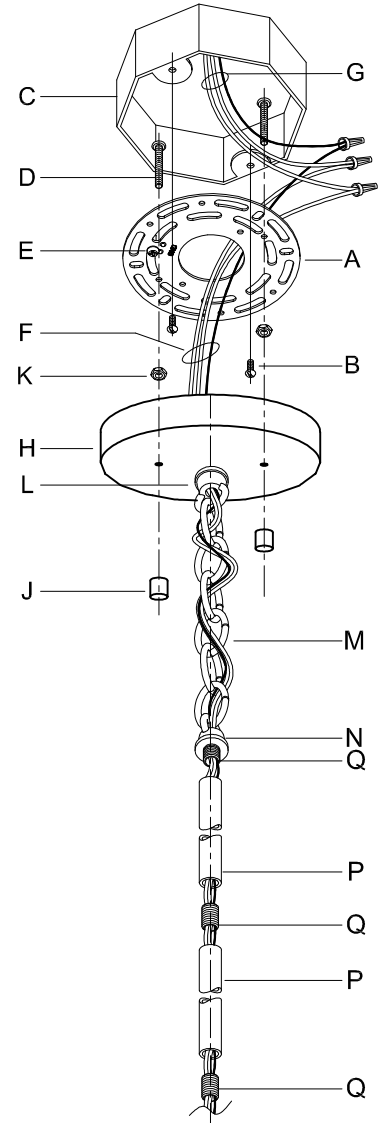

Assembly & Installation Instructions

CAUTION: Read instructions carefully and turn electricity off at main circuit breaker panel before beginning installation.

WARNING - If any Special Control Devices are used with this Fixture, Follow the Instructions Carefully to assure full compliance with N.E.C. requirements. If there are any questions, contact a Qualified Electrical Contractor.
WARNING - This product contains chemicals known to the State of California to cause cancer, birth defects and /or other reproductive harm. Thoroughly wash hands after installing, handling, cleaning, or otherwise touching this product.
CAUTION - All glass is fragile, use care when handling Glass component(s) and or Lamp(s).

CANOPY MOUNTING & WIRE CONNECTION ASSEMBLY STEPS:

ADJUST HEIGHT WITH "D"
 N → A (TO LOCK)
 RÉGLEZ LA HAUTEUR AVEC "D"
 N → A (À VERROUILLER)
 AJUSTA LA ALTURA CON "D"
 N → A (APRETAR)

**B, C, G & U
 (NOT FURNISHED)
 (NON FOURNIE)
 (NO INCLUIDA)**

1. D,E → A
2. K → D
3. B,A → C
4. F → N
5. N → P
6. P → Q
7. M → L,N
8. F → P,N,M,L
9. F → G
10. H,J → D
11. P,Q → R
12. Y,T,V → S
13. X → W,Z
14. U → S

Instructions d'Assemblage et Installation

MISE EN GARDE: Lire les instructions avec soin et couper le courant au disjoncteur central avant de commencer l'installation.