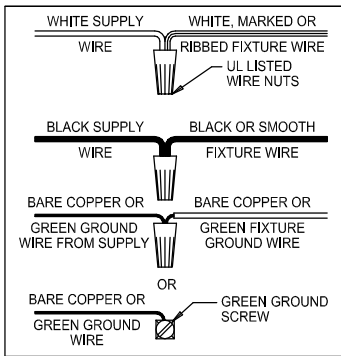

Assembly & Installation Instructions

CAUTION: Read instructions carefully and turn electricity off at main circuit breaker panel before beginning installation.

WARNING - If any Special Control Devices are used with this Fixture, Follow the Instructions Carefully to assure full compliance with N.E.C. requirements. If there are any questions, contact a Qualified Electrical Contractor.
WARNING - This product contains chemicals known to the State of California to cause cancer, birth defects and /or other reproductive harm. Thoroughly wash hands after installing, handling, cleaning, or otherwise touching this product.
CAUTION - All glass is fragile, use care when handling Glass component(s) and or Lamp(s).

CANOPY MOUNTING & WIRE CONNECTION ASSEMBLY STEPS:

ADJUST HEIGHT WITH "D"
 N → A (TO LOCK)
 RÉGLEZ LA HAUTEUR AVEC "D"
 N → A (À VERROUILLER)
 AJUSTA LA ALTURA CON "D"
 N → A (APRETAR)

**B, C, G & U
 (NOT FURNISHED)
 (NON FOURNIE)
 (NO INCLUIDA)**