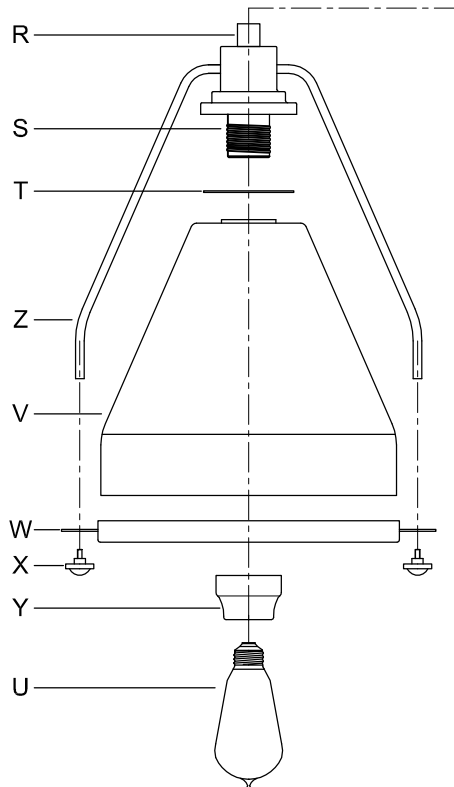

ADJUST HEIGHT WITH "D"
N → A (TO LOCK)
RÉGLEZ LA HAUTEUR AVEC "D"
N → A (À VERROUILLER)
AJUSTA LA ALTURA CON "D"
N → A (APRETAR)

**B, C, G & U
(NOT FURNISHED)
(NON FOURNIE)
(NO INCLUIDA)**

1. D,E → A
2. K → D
3. B,A → C
4. F → N
5. N → P
6. P → Q
7. M → L,N
8. F → P,N,M,L
9. F → G
10. H,J → D
11. P,Q → R
12. Y,T,V → S
13. X → W,Z
14. U → S