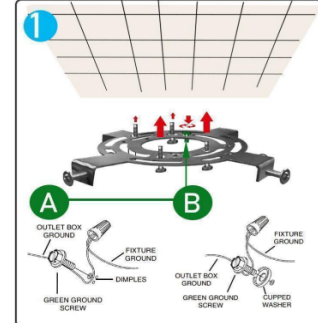

Signal line please do not move

When installing the wiring, please leave the signal wire naked to ensure that there are no obstacles around it to avoid affecting the remote control signal

White light switch, short press to turn on/off the white light;

full off, short press to turn off main light, color light and fan;

Brightness increase/decrease, short press to adjust 10 levels of brightness, long press to adjust brightness steplessly.

Color temperature plus or minus, short press to adjust 10 levels of temperature, long press to adjust the temperature steplessly;

fan direction, short press to switch forward and reverse