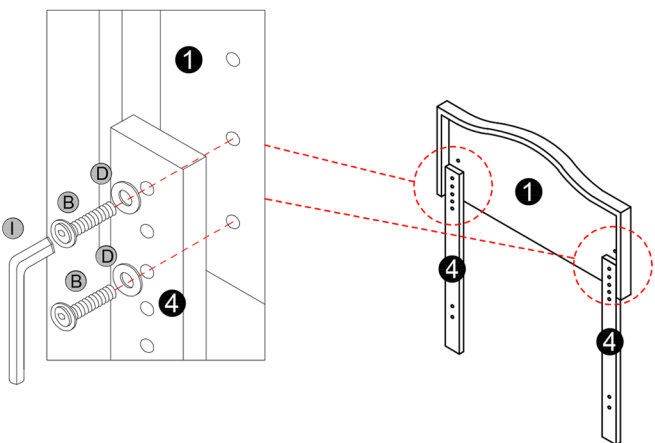

Bed Frame Installation Manual

Componets

1  1pc	2  1pc	3  4pcs
4  2pcs	5  1pc	6  1pc
7  2pcs	8  3pcs	9  1pc
10  1pc	11  1pc	12  1pc

Screws & Tools

A 2pcs  Bolt M8 x 25	B 4pcs  Bolt M8 x 45	C 5pcs  Bolt M8 x 45	D 4pcs  Spacer	E 2pcs  Angle iron
F 2pcs  Foot	G 1pc  Angle iron (Left)	H 1pc  Angle iron (Right)	I 1pc  Allen Key M5	J 2pcs  Screw M4 x 25

1

 B x 4  D x 4  I x 1

2

 G x 1  H x 1  I x 1