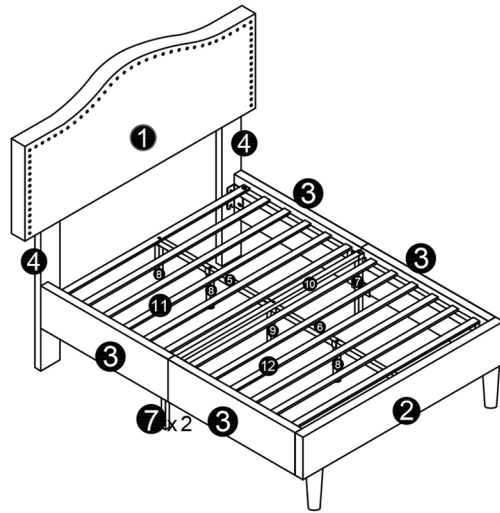

Bed Frame Installation Manual

Componets

1  1pc	2  1pc	3  4pcs
4  2pcs	5  1pc	6  1pc
7  2pcs	8  3pcs	9  1pc
10  1pc	11  1pc	12  1pc

Screws & Tools

A 2pcs  Bolt M8 x 25	B 4pcs  Bolt M8 x 45	C 5pcs  Bolt M8 x 45	D 4pcs  Spacer	E 2pcs  Angle iron
F 2pcs  Foot	G 1pc  Angle iron (Left)	H 1pc  Angle iron (Right)	I 1pc  Allen Key M5	J 2pcs  Screw M4 x 25

1

 B x 4  D x 4  I x 1

2

 G x 1  H x 1  I x 1