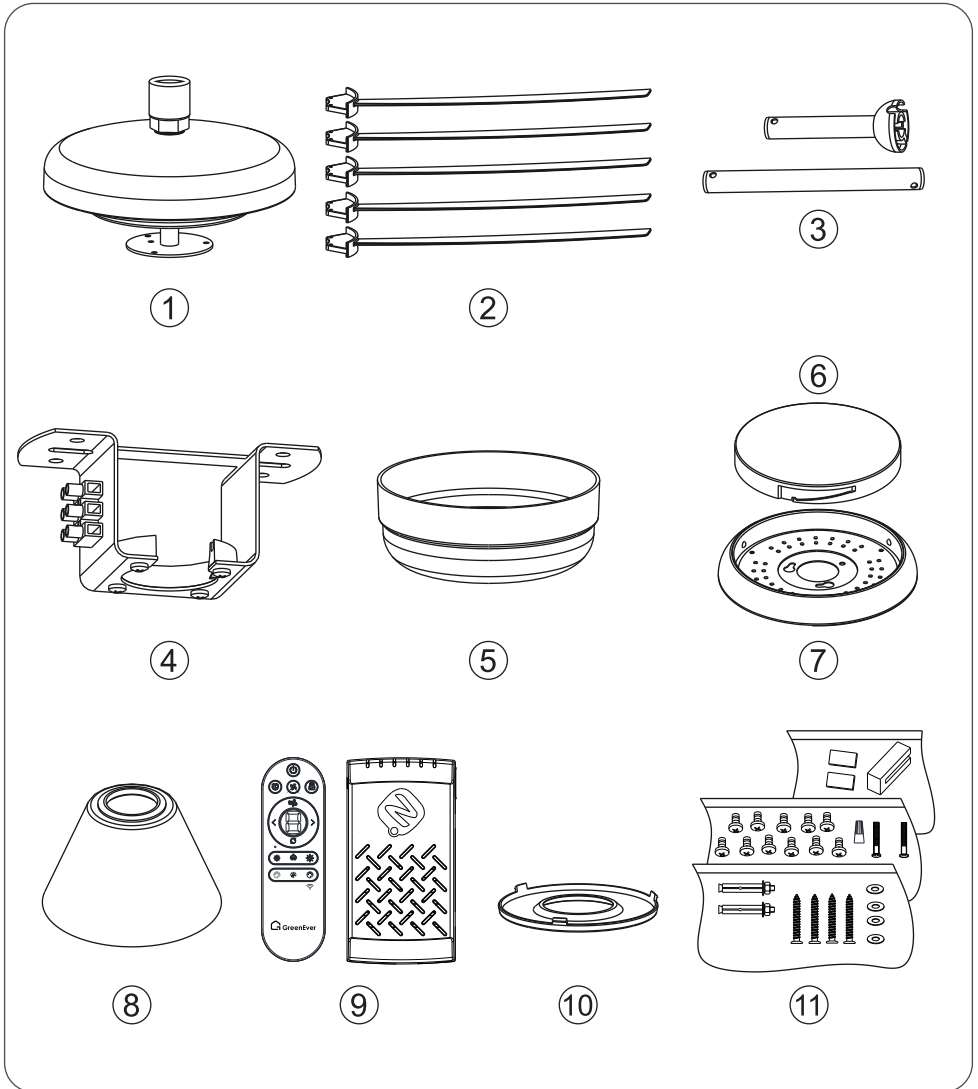

Ceiling Fan with Light Specification Sheet

Models & Finishes
CFL-0009-BK: Matte Black
CFL-0009-BW: Black&Walnut
CFL-0009-WH: White

DOE

Included Components

Electrical, Light & Motor Specs

No.	Name	Qty.
①	Motor Assembly	1
②	Blades	5
③	Downrod (5 inches and 10 inches, 5 inches one with hanger ball)	1 Set
④	Mounting Bracket	1
⑤	Canopy	1
⑥	Light Shade	1
⑦	LED Light Kit	1
⑧	Upper Cover	1
⑨	Remote Set	1
⑩	Canopy Cover	1
⑪	Screws and Washers Package	1

Dimensions & Materials

Dimension/ Material	Specification
Product Width	52 in.
Downrod Size(s)	5 in., 10 in.
Number of Blades Accommodated	5
Blade Length - End to End	24.3 in.
Blade Width - At the Widest Point	4.6 in.
Package Length	26.8 in
Package Width	14.6 in
Package Height	7.7 in
Product Weight	11.4 lb.
Package Weight	14.5 lb.
Distance From Ceiling To Bottom Of Fan	5 in. Downrod; 11.81 in. / 10 in. Downrod; 16.73 in.
Body Material	Metal
Blade Material	ABS
Shade Material	PC
Shade Color	Milky White

Replacement Accessories & After-Sales Support

No.	Accessories
1	Remote
2	Remote Receiver
3	12 in. Downrod (Black, White, Gold, Brushed Nickel)
4	24 in. Downrod (Black, White, Gold, Brushed Nickel)
5	Extension Cord (with Light)
6	Extension Cord (without Light)
7	Light Plate