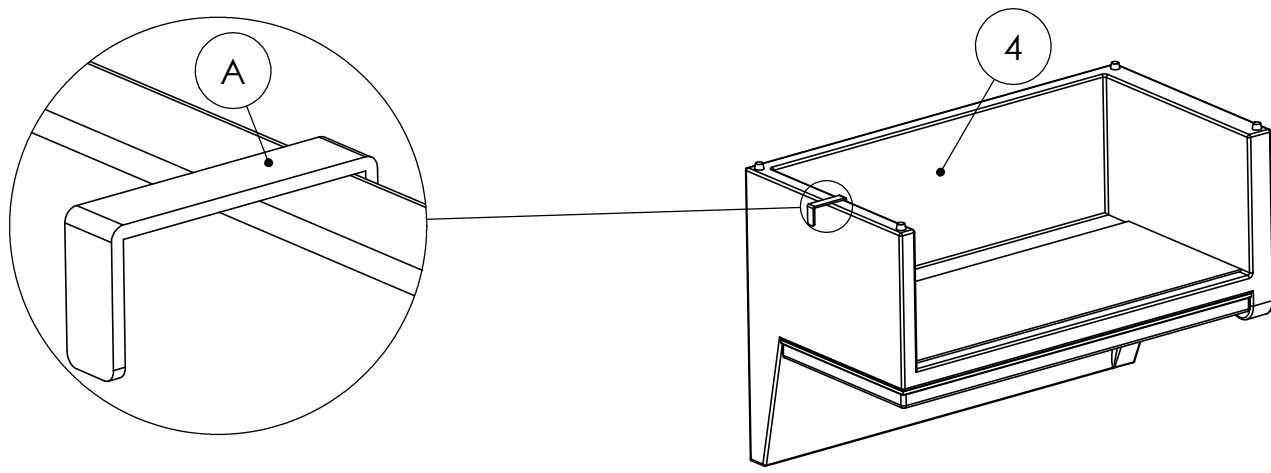

ASSEMBLY INSTRUCTION FOR Senna Outdoor Dining Banquette L Shape 132"

HARDWARE LIST			
A		U - CLAMP	3 PCS

COMPONENT LIST			
1		250604-SENNA OUTDOOR RAF DINING BENCH 49"	1 PCS
2		250602-SENNA OUTDOOR CORNER PC	1 PCS
3		250601-SENNA OUTDOOR DINING BENCH 49"	1 PCS
4		250605-SENNA OUTDOOR LAF DINING BENCH 49"	1 PCS

STEP 1

ASSEMBLY INSTRUCTION FOR Senna Outdoor Dining Banquette L Shape 132"

STEP 2

STEP 3

ASSEMBLY INSTRUCTION FOR Senna Outdoor Dining Banquette L Shape 132"

STEP 4

STEP 5

ASSEMBLY INSTRUCTION FOR Senna Outdoor Dining Banquette L Shape 132"