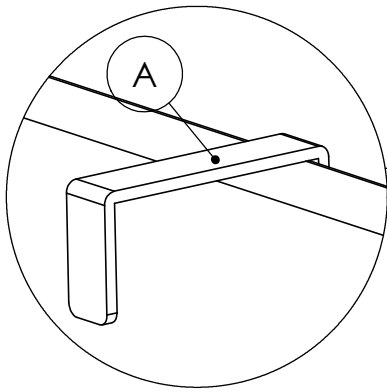

ASSEMBLY INSTRUCTION FOR Senna Outdoor Dining Banquette L Shape 132"

HARDWARE LIST			
A		U - CLAMP	3 PCS

COMPONENT LIST			
1		250604-SENNA OUTDOOR RAF DINING BENCH 49"	1 PCS
2		250602-SENNA OUTDOOR CORNER PC	1 PCS
3		250601-SENNA OUTDOOR DINING BENCH 49"	1 PCS
4		250605-SENNA OUTDOOR LAF DINING BENCH 49"	1 PCS

STEP 1

ASSEMBLY INSTRUCTION FOR Senna Outdoor Dining Banquette L Shape 132"

STEP 2

STEP 3

ASSEMBLY INSTRUCTION FOR Senna Outdoor Dining Banquette L Shape 132"

STEP 4

STEP 5

ASSEMBLY INSTRUCTION FOR Senna Outdoor Dining Banquette L Shape 132"