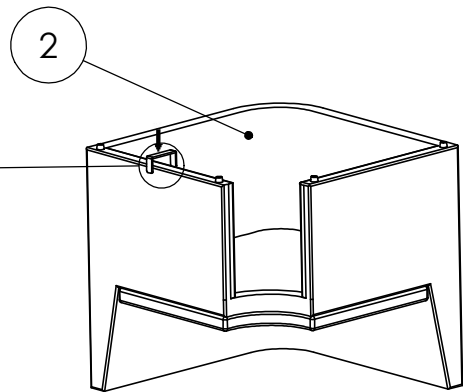

ASSEMBLY INSTRUCTION FOR Senna Outdoor Dining Banquette L Shape 132"

HARDWARE LIST			
A		U - CLAMP	3 PCS

COMPONENT LIST			
1		250604-SENNA OUTDOOR RAF DINING BENCH 49"	1 PCS
2		250602-SENNA OUTDOOR CORNER PC	1 PCS
3		250601-SENNA OUTDOOR DINING BENCH 49"	1 PCS
4		250605-SENNA OUTDOOR LAF DINING BENCH 49"	1 PCS

STEP 1

ASSEMBLY INSTRUCTION FOR Senna Outdoor Dining Banquette L Shape 132"

STEP 2

STEP 3

ASSEMBLY INSTRUCTION FOR Senna Outdoor Dining Banquette L Shape 132"

STEP 4

STEP 5

ASSEMBLY INSTRUCTION FOR Senna Outdoor Dining Banquette L Shape 132"