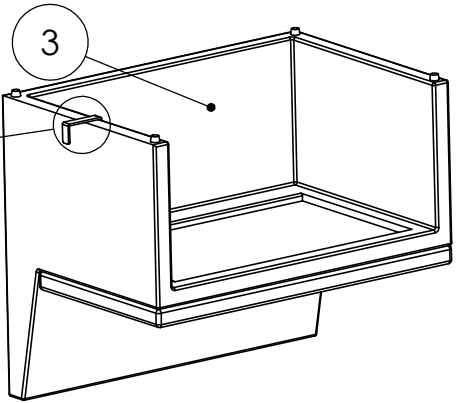

ASSEMBLY INSTRUCTION FOR Senna Outdoor Dining Banquette L Shape 132"

HARDWARE LIST			
A		U - CLAMP	3 PCS

COMPONENT LIST			
1		250604-SENNA OUTDOOR RAF DINING BENCH 49"	1 PCS
2		250602-SENNA OUTDOOR CORNER PC	1 PCS
3		250601-SENNA OUTDOOR DINING BENCH 49"	1 PCS
4		250605-SENNA OUTDOOR LAF DINING BENCH 49"	1 PCS

STEP 1

ASSEMBLY INSTRUCTION FOR Senna Outdoor Dining Banquette L Shape 132"

STEP 2

STEP 3

ASSEMBLY INSTRUCTION FOR Senna Outdoor Dining Banquette L Shape 132"

STEP 4

STEP 5

ASSEMBLY INSTRUCTION FOR Senna Outdoor Dining Banquette L Shape 132"