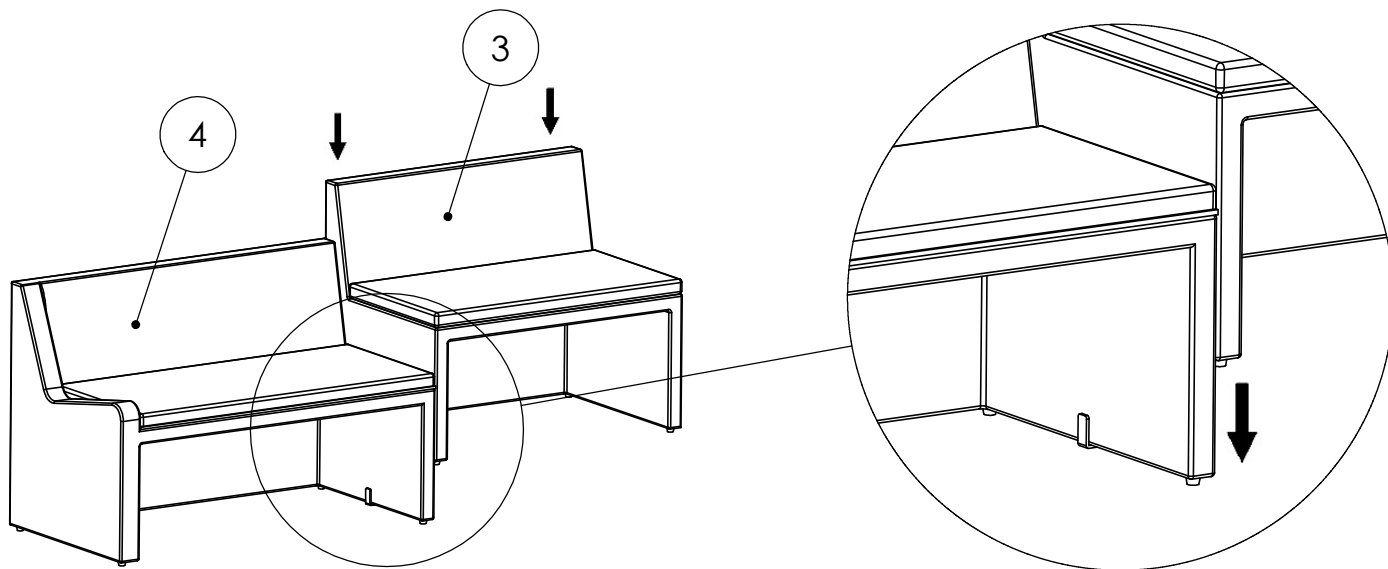

ASSEMBLY INSTRUCTION FOR Senna Outdoor Dining Banquette L Shape 132"

HARDWARE LIST			
A		U - CLAMP	3 PCS

COMPONENT LIST			
1		250604-SENNA OUTDOOR RAF DINING BENCH 49"	1 PCS
2		250602-SENNA OUTDOOR CORNER PC	1 PCS
3		250601-SENNA OUTDOOR DINING BENCH 49"	1 PCS
4		250605-SENNA OUTDOOR LAF DINING BENCH 49"	1 PCS

STEP 1

ASSEMBLY INSTRUCTION FOR Senna Outdoor Dining Banquette L Shape 132"

STEP 2

STEP 3

ASSEMBLY INSTRUCTION FOR Senna Outdoor Dining Banquette L Shape 132"

STEP 4

STEP 5

ASSEMBLY INSTRUCTION FOR Senna Outdoor Dining Banquette L Shape 132"