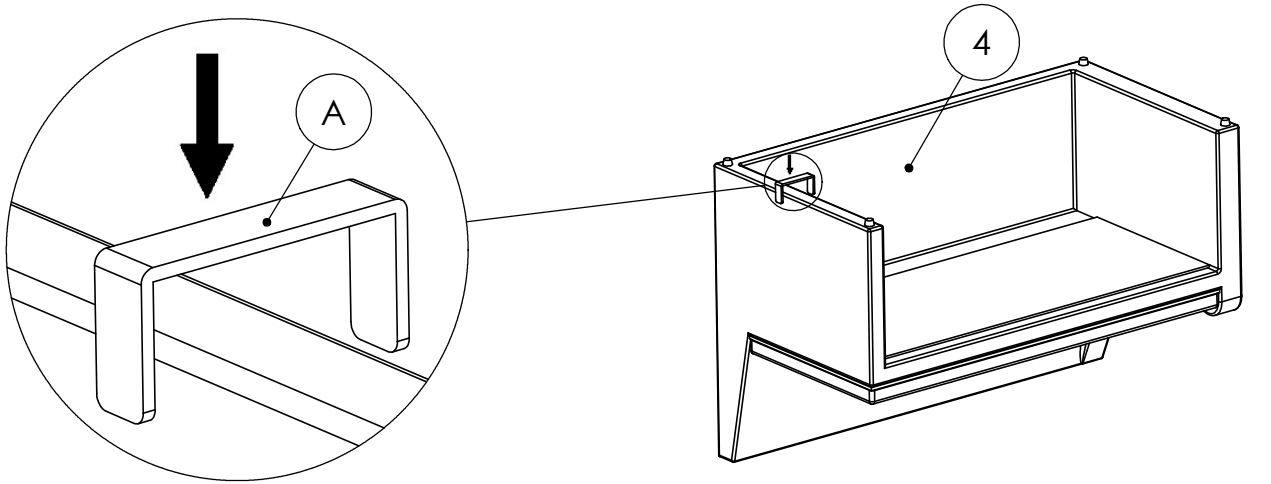

ASSEMBLY INSTRUCTION FOR Senna Outdoor Dining Banquette L Shape 132"

HARDWARE LIST			
A		U - CLAMP	3 PCS

COMPONENT LIST			
1		250604-SENNA OUTDOOR RAF DINING BENCH 49"	1 PCS
2		250602-SENNA OUTDOOR CORNER PC	1 PCS
3		250601-SENNA OUTDOOR DINING BENCH 49"	1 PCS
4		250605-SENNA OUTDOOR LAF DINING BENCH 49"	1 PCS

STEP 1

ASSEMBLY INSTRUCTION FOR Senna Outdoor Dining Banquette L Shape 132"

STEP 2

STEP 3

ASSEMBLY INSTRUCTION FOR Senna Outdoor Dining Banquette L Shape 132"

STEP 4

STEP 5

ASSEMBLY INSTRUCTION FOR Senna Outdoor Dining Banquette L Shape 132"