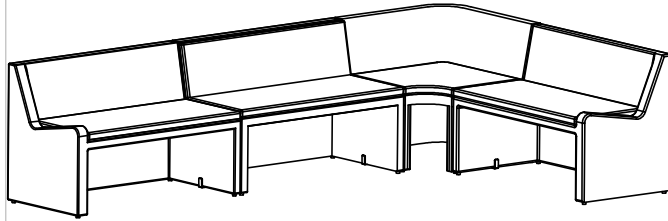

ASSEMBLY INSTRUCTION FOR Senna Outdoor Dining Banquette L Shape 132"

HARDWARE LIST			
A		U - CLAMP	3 PCS

COMPONENT LIST			
1		250604-SENNA OUTDOOR RAF DINING BENCH 49"	1 PCS
2		250602-SENNA OUTDOOR CORNER PC	1 PCS
3		250601-SENNA OUTDOOR DINING BENCH 49"	1 PCS
4		250605-SENNA OUTDOOR LAF DINING BENCH 49"	1 PCS

STEP 1

ASSEMBLY INSTRUCTION FOR Senna Outdoor Dining Banquette L Shape 132"

STEP 2

STEP 3

ASSEMBLY INSTRUCTION FOR Senna Outdoor Dining Banquette L Shape 132"

STEP 4

STEP 5

ASSEMBLY INSTRUCTION FOR Senna Outdoor Dining Banquette L Shape 132"