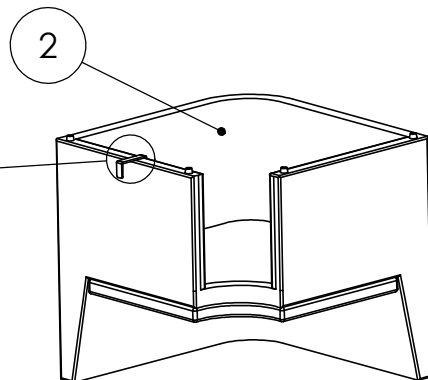

ASSEMBLY INSTRUCTION FOR Senna Outdoor Dining Banquette L Shape 132"

HARDWARE LIST			
A		U - CLAMP	3 PCS

COMPONENT LIST			
1		250604-SENNA OUTDOOR RAF DINING BENCH 49"	1 PCS
2		250602-SENNA OUTDOOR CORNER PC	1 PCS
3		250601-SENNA OUTDOOR DINING BENCH 49"	1 PCS
4		250605-SENNA OUTDOOR LAF DINING BENCH 49"	1 PCS

STEP 1

ASSEMBLY INSTRUCTION FOR Senna Outdoor Dining Banquette L Shape 132"

STEP 2

STEP 3

ASSEMBLY INSTRUCTION FOR Senna Outdoor Dining Banquette L Shape 132"

STEP 4

STEP 5

ASSEMBLY INSTRUCTION FOR Senna Outdoor Dining Banquette L Shape 132"