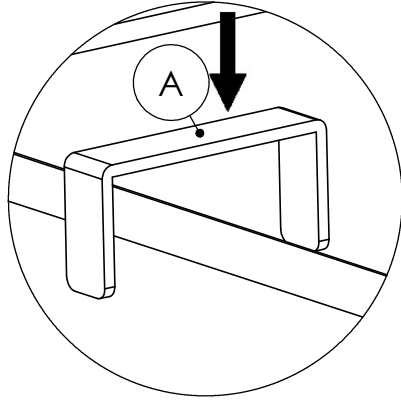

ASSEMBLY INSTRUCTION FOR Senna Outdoor Dining Banquette L Shape 132"

HARDWARE LIST			
A		U - CLAMP	3 PCS

COMPONENT LIST			
1		250604-SENNA OUTDOOR RAF DINING BENCH 49"	1 PCS
2		250602-SENNA OUTDOOR CORNER PC	1 PCS
3		250601-SENNA OUTDOOR DINING BENCH 49"	1 PCS
4		250605-SENNA OUTDOOR LAF DINING BENCH 49"	1 PCS

STEP 1

ASSEMBLY INSTRUCTION FOR Senna Outdoor Dining Banquette L Shape 132"

STEP 2

STEP 3

ASSEMBLY INSTRUCTION FOR Senna Outdoor Dining Banquette L Shape 132"

STEP 4

STEP 5

ASSEMBLY INSTRUCTION FOR Senna Outdoor Dining Banquette L Shape 132"