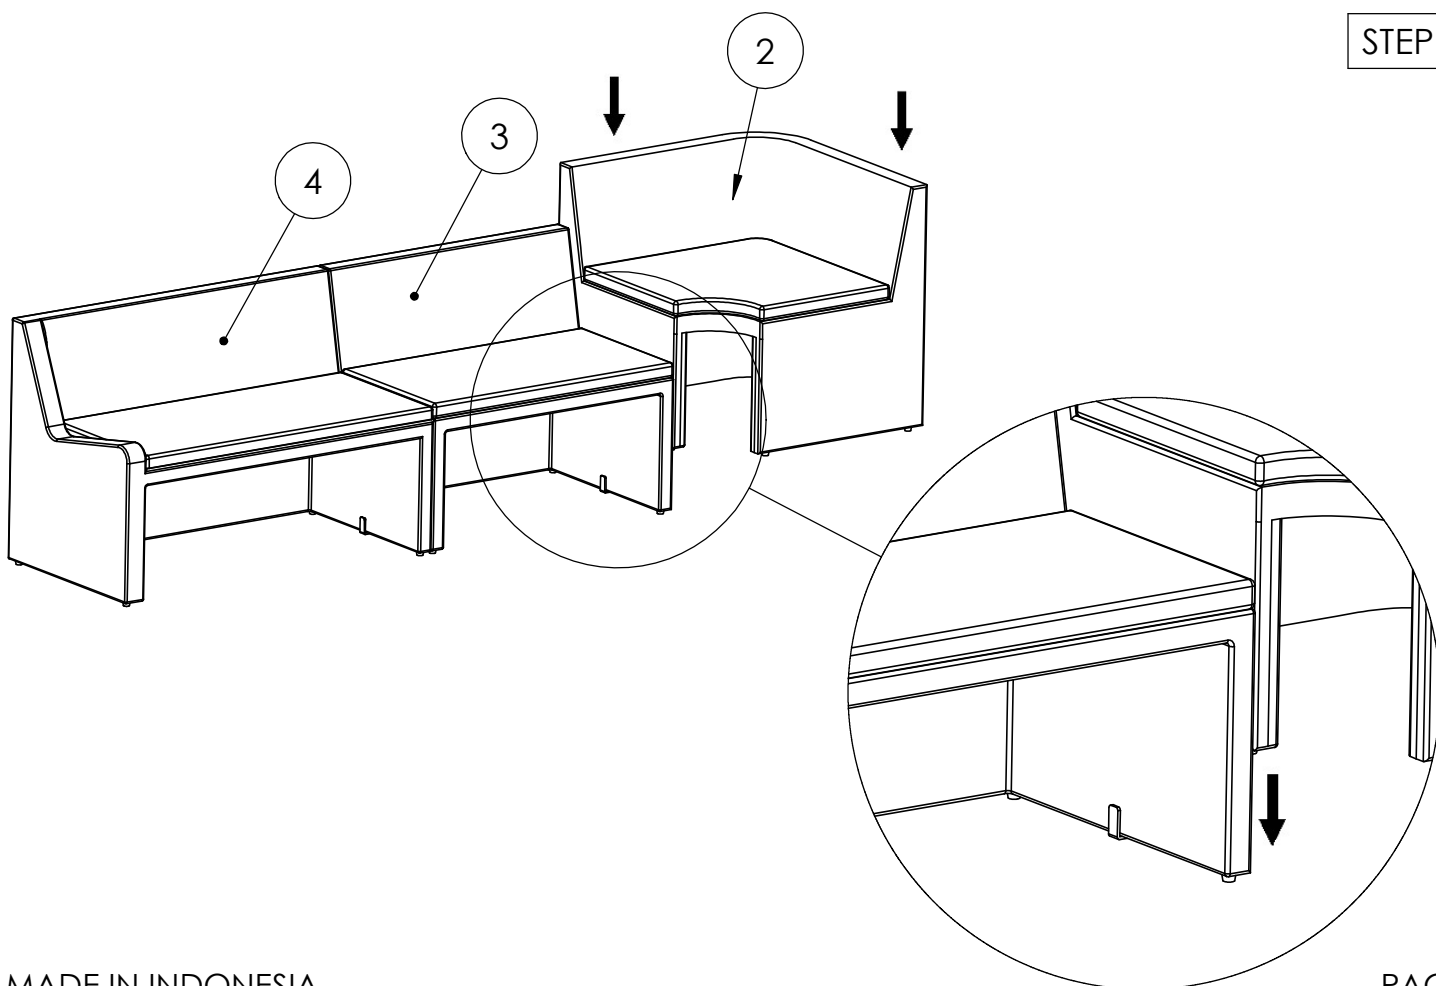

ASSEMBLY INSTRUCTION FOR Senna Outdoor Dining Banquette L Shape 132"

HARDWARE LIST			
A		U - CLAMP	3 PCS

COMPONENT LIST			
1		250604-SENNA OUTDOOR RAF DINING BENCH 49"	1 PCS
2		250602-SENNA OUTDOOR CORNER PC	1 PCS
3		250601-SENNA OUTDOOR DINING BENCH 49"	1 PCS
4		250605-SENNA OUTDOOR LAF DINING BENCH 49"	1 PCS

STEP 1

ASSEMBLY INSTRUCTION FOR Senna Outdoor Dining Banquette L Shape 132"

STEP 2

STEP 3

ASSEMBLY INSTRUCTION FOR Senna Outdoor Dining Banquette L Shape 132"

STEP 4

STEP 5

ASSEMBLY INSTRUCTION FOR Senna Outdoor Dining Banquette L Shape 132"