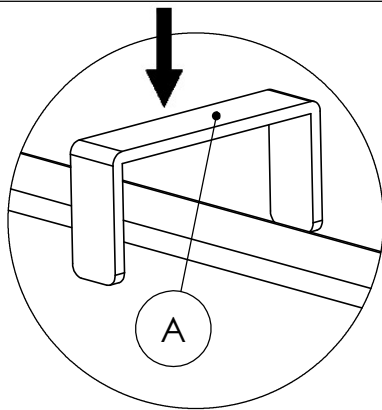

ASSEMBLY INSTRUCTION FOR Senna Outdoor Dining Banquette L Shape 132"

HARDWARE LIST			
A		U - CLAMP	3 PCS

COMPONENT LIST			
1		250604-SENNA OUTDOOR RAF DINING BENCH 49"	1 PCS
2		250602-SENNA OUTDOOR CORNER PC	1 PCS
3		250601-SENNA OUTDOOR DINING BENCH 49"	1 PCS
4		250605-SENNA OUTDOOR LAF DINING BENCH 49"	1 PCS

STEP 1

ASSEMBLY INSTRUCTION FOR Senna Outdoor Dining Banquette L Shape 132"

STEP 2

STEP 3

ASSEMBLY INSTRUCTION FOR Senna Outdoor Dining Banquette L Shape 132"

STEP 4

STEP 5

ASSEMBLY INSTRUCTION FOR Senna Outdoor Dining Banquette L Shape 132"