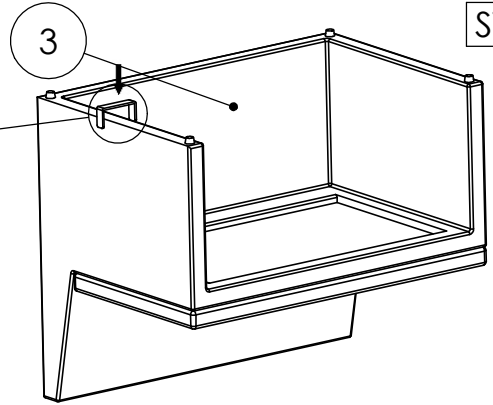

ASSEMBLY INSTRUCTION FOR Senna Outdoor Dining Banquette L Shape 132"

HARDWARE LIST			
A		U - CLAMP	3 PCS

COMPONENT LIST			
1		250604-SENNA OUTDOOR RAF DINING BENCH 49"	1 PCS
2		250602-SENNA OUTDOOR CORNER PC	1 PCS
3		250601-SENNA OUTDOOR DINING BENCH 49"	1 PCS
4		250605-SENNA OUTDOOR LAF DINING BENCH 49"	1 PCS

STEP 1

ASSEMBLY INSTRUCTION FOR Senna Outdoor Dining Banquette L Shape 132"

STEP 2

STEP 3

ASSEMBLY INSTRUCTION FOR Senna Outdoor Dining Banquette L Shape 132"

STEP 4

STEP 5

ASSEMBLY INSTRUCTION FOR Senna Outdoor Dining Banquette L Shape 132"