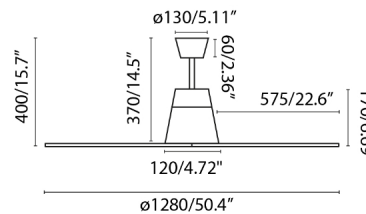

TYPHOON is a ceiling fan designed by Jordi Busquets ideal for the ventilation of rooms from 13m² to 17.6m². This fan has IP44 so it can be used both indoors and outdoors. It has anti-corrosion treatment of the metal parts. Operated by remote control, included. This white ceiling fan has a DC motor and has 6 adjustable speeds. TYPHOON has a reverse function, so you can use it in summer and winter, thus reducing your electricity consumption. This fan is suitable for sloping ceilings. Product with UL certification, to comply with the strictest safety and performance standards required in the American market.

General characteristics

Fixation	Ceiling
Type	I
IP	20
voltage	100V-120V
Hertz	50/60Hz
Max. Power	17W
Fan Power (W)	3-5-8-12-21-31
Airflow (m3/min)	183
Airflow (CFM)	6463
RPM	50-71-93-115-138-162
Reverse function	Yes
Engine type	DC
Pitched ceiling	Yes

Material

Body/Structure	Steel
Blade material	ABS

Finish

Body/Structure	White
Blade finish	White
Downrod diameter	21mm
US Certification	Portátiles cETLus

Lighting characteristics

Light source included	Yes
Light source	SMD LED
Dimmable	No
Temperature	3000K
Lumens	800lm
CRI	>80

Driver

Additional information

Length of the included rods

153mm

Optional downrod model

No dispone