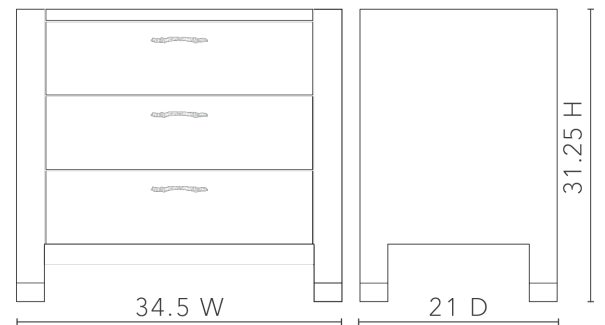

Camden 3-Drawer End Table, Sand White

CDN-130-469-88

- 34.5W x 21D x 31.25H
- Clear Lacquered Bleached Grasscloth
- Polished Brass Finished Cast Metal
- Finished Back, Soft Close Undermount Glides

Sand
White