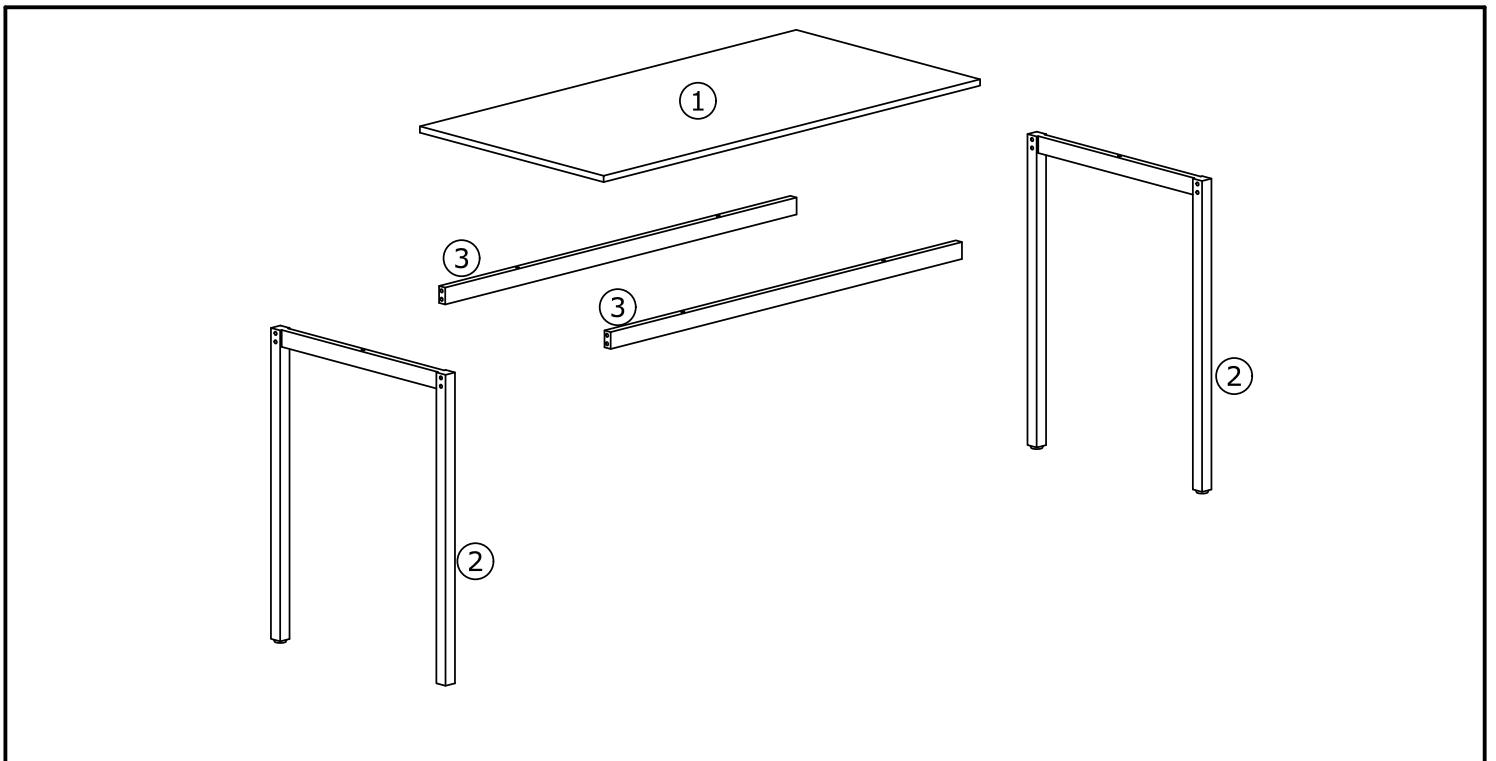

WORKING DESK  
SIZE: 120\*60\*75CM  
(1PC)

MADE IN CHINA

We believe that design can always light up your life.  
If you have any questions or concerns, please feel free to  
contact us via Amazon platform, We will reply within 24 hours

<p>①x1</p> 	<p>②x2</p> 	<p>③x2</p> 	
<p>A M6*50mm</p>  <p>14pcs+2</p>	<p>B M8*15</p>  <p>4pcs+2</p>	<p>C</p>  <p>1pc</p>	<p>30*30</p>  <p>2pcs</p>

2

3

Finish