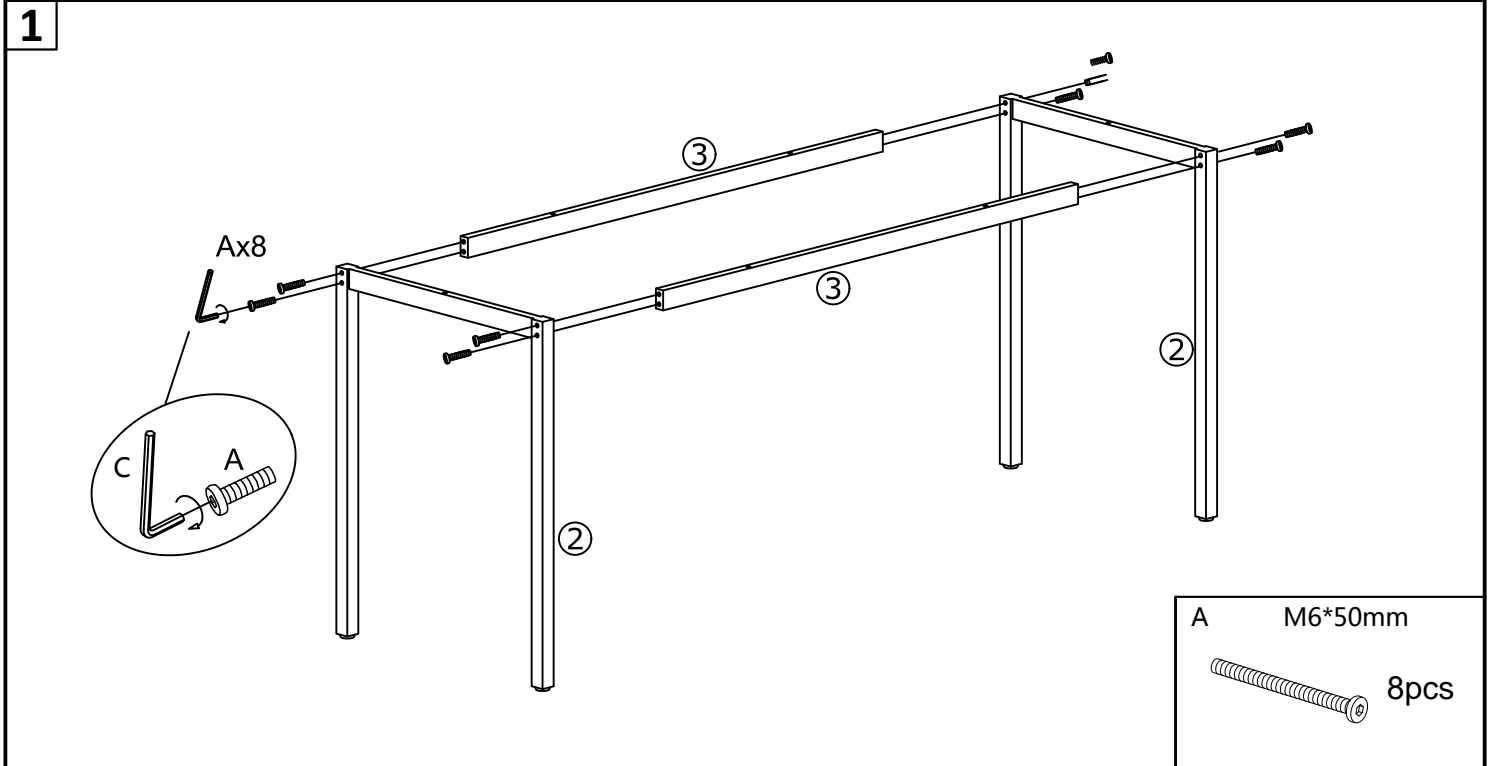

WORKING DESK  
SIZE: 120\*60\*75CM  
(1PC)

MADE IN CHINA

We believe that design can always light up your life.  
If you have any questions or concerns, please feel free to  
contact us via Amazon platform, We will reply within 24 hours

<p>①x1</p> 	<p>②x2</p> 	<p>③x2</p> 	
<p>A M6*50mm</p>  <p>14pcs+2</p>	<p>B M8*15</p>  <p>4pcs+2</p>	<p>C</p>  <p>1pc</p>	<p>30*30</p>  <p>2pcs</p>

2

3

Finish