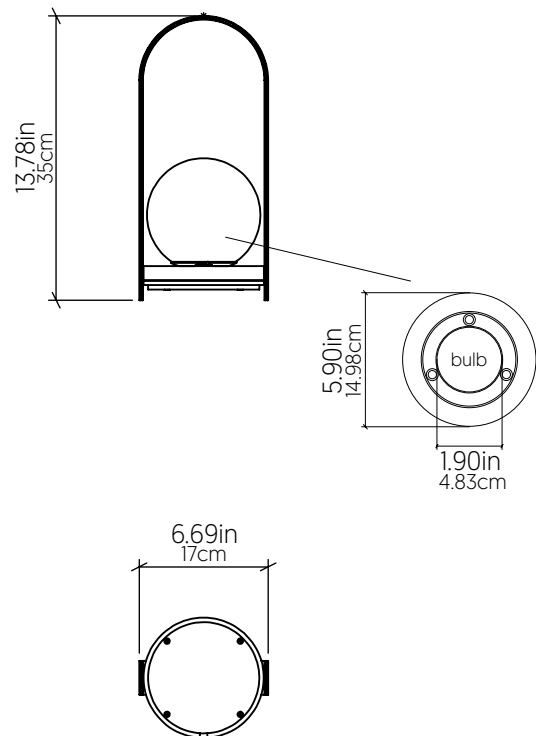

7104 [E-26]

Name: Strap Accord Table Lamp 7104
 Collection: Strap
 Application: Table Lamp
 Construction: Natural Wood Veneer, MDF

Fixture Image

Specifications

Light Source: 1x 25W 120V - 240V [E26]
 Light Bulbs not Included
 Color Temperature: Lamp dependent
 CRI: Lamp dependent
 Delivered Lumens: Lamp dependent
 Total Power: Lamp dependent
 Input Voltage: 120V - 240V
 Input Frequency: 60 Hz
 Canopy Dimension: N/A
 Lamp Type: E26- A15 [1.9" diameter]

Technical Drawing

Photometric Graph

Standards