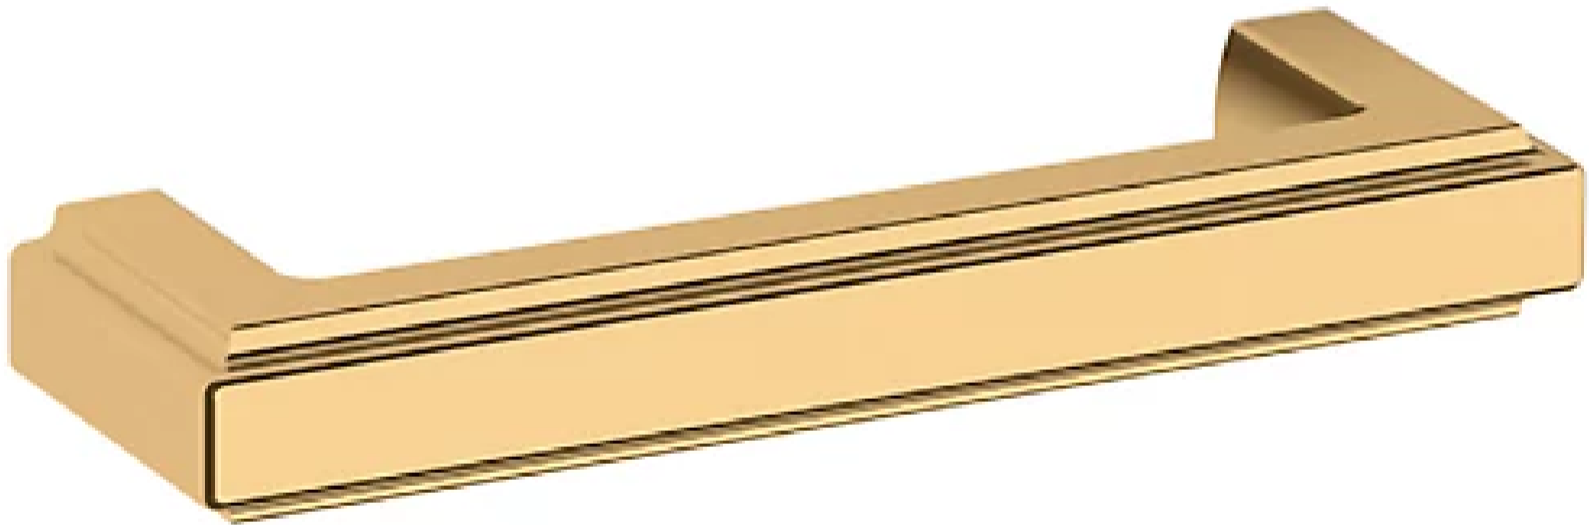

4426 RAISED PULL

4" CTC

SPECIFICATIONS

STYLE	Traditional
PROJECTION	1.38

4426 RAISED PULL

4" CTC

ESTATE PORTFOLIO

Model Number:
4426.003.BIN

Key Features

- Just the smallest of details can mean all the difference. The clean step up detailing of this pull and the Raised family shows that a small detail can make a big impact.

FINISHES OPTIONS

Satin Nickel - 150, US15

Lifetime (PVD) Polished Nickel - 055

Polished Chrome - 260

Lifetime (PVD) Polished Brass - 003

Lifetime (PVD) Satin Brass - 044

Satin Black - 190

Venetian Bronze - 112, 11P

Non-lacquered Brass - 031

all measurements in inches