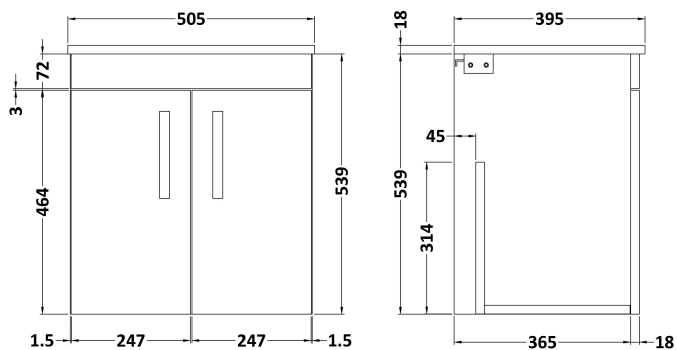

CUSTOMER DATA SHEET

DESCRIPTION:

500 Wall Hung 2-Door & Basin 2

CUSTOMER DATA SHEET - FURNITURE

DESCRIPTION: 500 Wall Hung 2-Door Basin Unit

PRODUCT DIMENSIONS

Height (mm)	Width (mm)	Depth (mm)	Nett Wgt Kg
540	500	383	10

PACKAGING DIMENSIONS

Height (mm)	Width (mm)	Depth (mm)	Gross Wgt Kg
405	520	560	10

PACKAGING DATA

Box Colour	Brown Cardboard Box		
Box Qty	1	Label Colour	White Label
Label Size	100 x 50	Label Qty	2

OUTER BOX DIMENSIONS (If Applicable)

CUSTOMER DATA SHEET - CERAMICS

DESCRIPTION: 500mm Minimalist Basin 1Th

PRODUCT DIMENSIONS

Height (mm)	Width (mm)	Depth (mm)	Nett Wgt Kg
170	500	390	9

PACKAGING DIMENSIONS

Height (mm)	Width (mm)	Depth (mm)	Gross Wgt Kg
400	520	200	9

PACKAGING DATA

Box Colour	Brown Cardboard Box		
Box Qty	1	Label Colour	White Label
Label Size	105 x 50	Label Qty	1

OUTER BOX DIMENSIONS (If Applicable)

Height (mm)	Width (mm)	Depth (mm)	Gross Wgt Kg

PRODUCT DETAILS