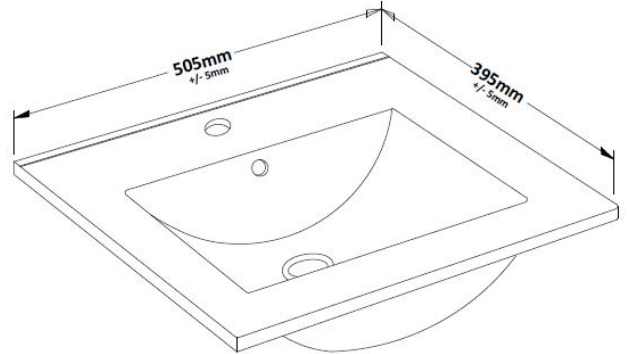

CUSTOMER DATA SHEET

DESCRIPTION:

500 Wall Hung 2-Door & Basin 2

CUSTOMER DATA SHEET - FURNITURE

DESCRIPTION: 500 Wall Hung 2-Door Basin Unit

PRODUCT DIMENSIONS

Height (mm)	Width (mm)	Depth (mm)	Nett Wgt Kg
540	500	383	10

PACKAGING DIMENSIONS

Height (mm)	Width (mm)	Depth (mm)	Gross Wgt Kg
405	520	560	10

PACKAGING DATA

Box Colour	Brown Cardboard Box		
Box Qty	1	Label Colour	White Label
Label Size	100 x 50	Label Qty	2

OUTER BOX DIMENSIONS (If Applicable)

Height (mm)	Width (mm)	Depth (mm)	Gross Wgt Kg

PRODUCT DETAILS

Country of Origin	United Kingdom			
Fitting Instruction	No			
Constr' Method	Cam & Wood Dowel			
Cabinet Finish	MFC Textured Woodgrain			
Cab Thickness (mm)	18			
Drawer Included	No			
No of Shelves	0			
Hinge Inc'	Yes, Supplied			
Fixings Inc'	Yes			
Handle Inc'	Yes, Supplied			
Handle Type	Strap			
Certification	FSC	Yes	CE	N/A
Colour	Hacienda Black			
Constr' Type	Rigid			
Fascia Finish	MFC Textured Woodgrain			
Fas Thickness (mm)	18			
Drawer Type	Not Applicable			
Hinge Type	95 Degree Clip-On Soft Close			
Adjustable Legs	No, Not Required			
Handle Style	Contemporary			
Waste Shroud	No			

CUSTOMER DATA SHEET - CERAMICS

DESCRIPTION: 500mm Minimalist Basin 1Th

PRODUCT DIMENSIONS

Height (mm)	Width (mm)	Depth (mm)	Nett Wgt Kg
170	500	390	9

PACKAGING DIMENSIONS

Height (mm)	Width (mm)	Depth (mm)	Gross Wgt Kg
400	520	200	9