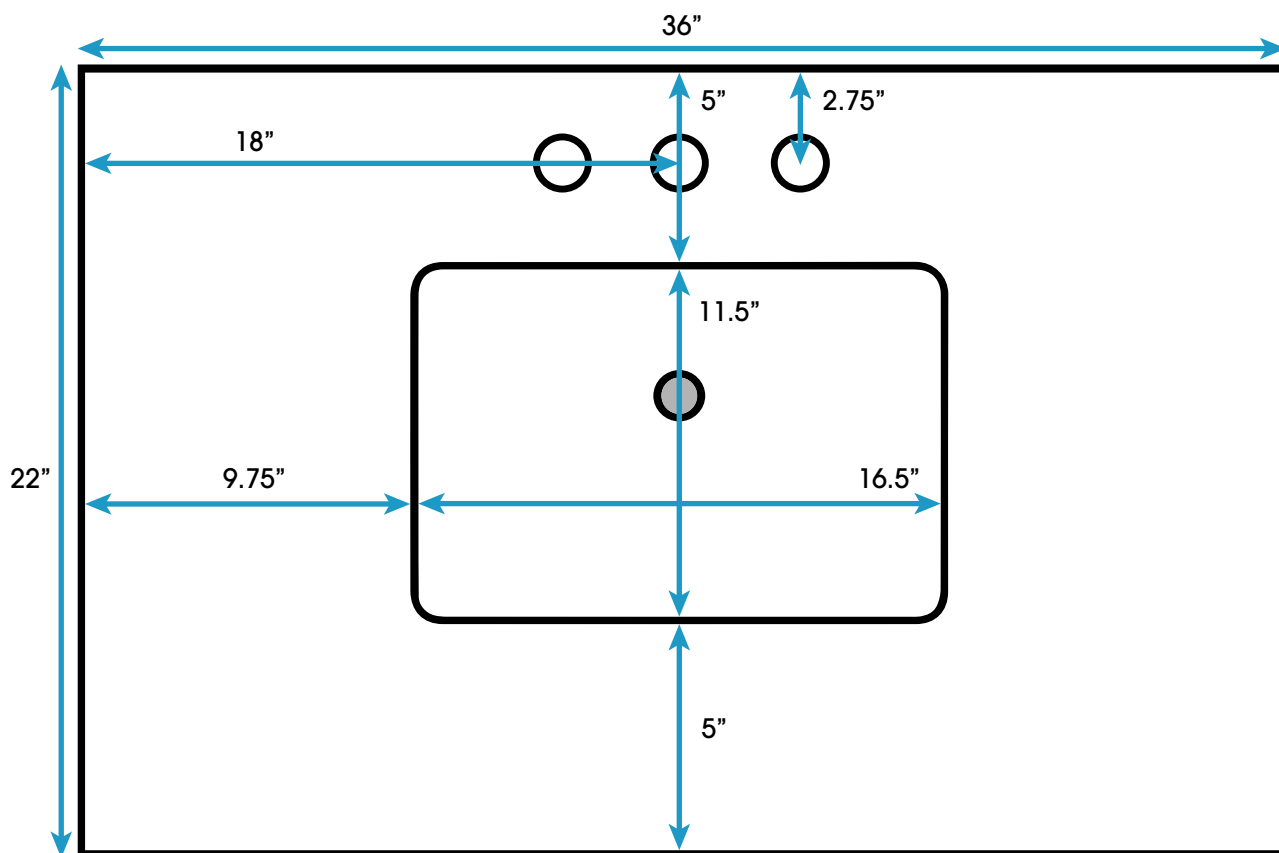

Kensington 36-inch Bath Vanity **(Top View)**

**All measurements are approximate and rounded to the nearest quarter inch
Please allow for a slight margin of error**