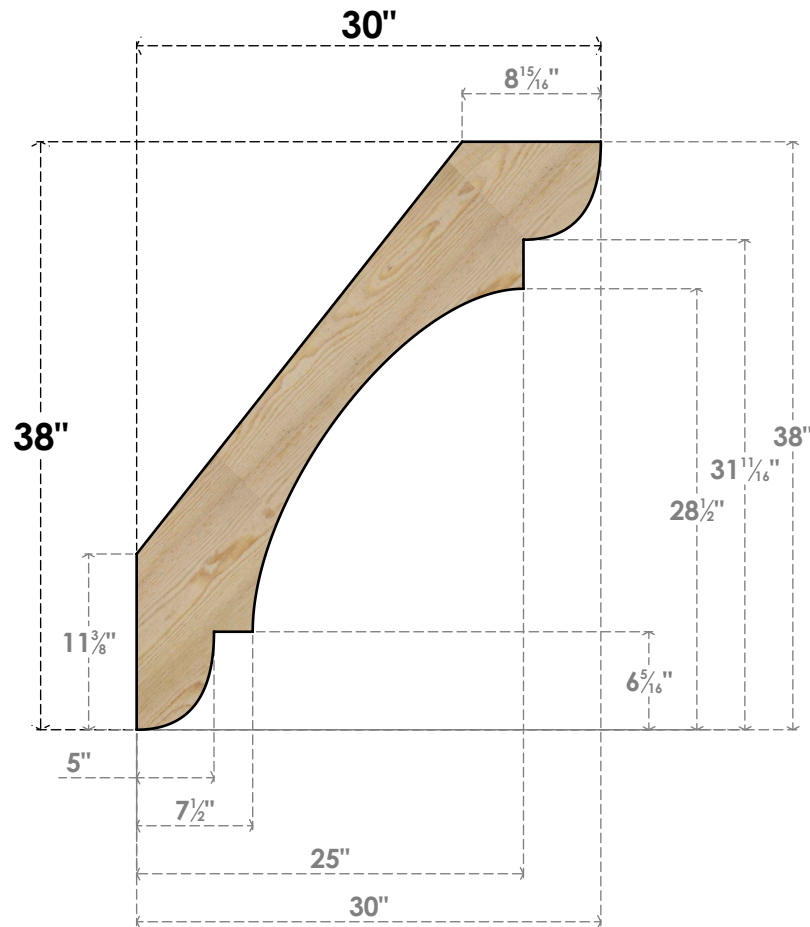

BRC06X30X38OLY00RDF

6"W X 30"D X 38"H OLYMPIC ROUGH SAWN BRACE, DOUGLAS FIR

SIDE

FRONT

EKENA MILLWORK
 2300 WEST MAIN ST.
 CLARKSVILLE, TX 75426
 TOLL FREE: 866-607-0453
 WWW.EKENAMILLWORK.COM

NOTES

1. INSTALLATION TO BE COMPLETED IN ACCORDANCE WITH MANUFACTURER'S SPECIFICATIONS.
2. DRAWING MAY NOT BE TO SCALE
3. THIS DRAWING IS INTENDED FOR DESIGN AND PLANNING PURPOSES ONLY.
4. ALL INFORMATION CONTAINED HEREIN WAS CURRENT AT THE TIME OF DEVELOPMENT BUT MUST BE REVIEWED AND APPROVED BY THE PRODUCT MANUFACTURER TO BE CONSIDERED ACCURATE.
5. PRODUCTS ARE NOT KILN DRIED. THIS ITEM IS UNIQUE AND WILL CONTAIN THE NATURAL VARIATIONS THAT THE WOOD SPECIES OFFERS. THIS MAY RESULT IN VARIATIONS UP TO 1/4"