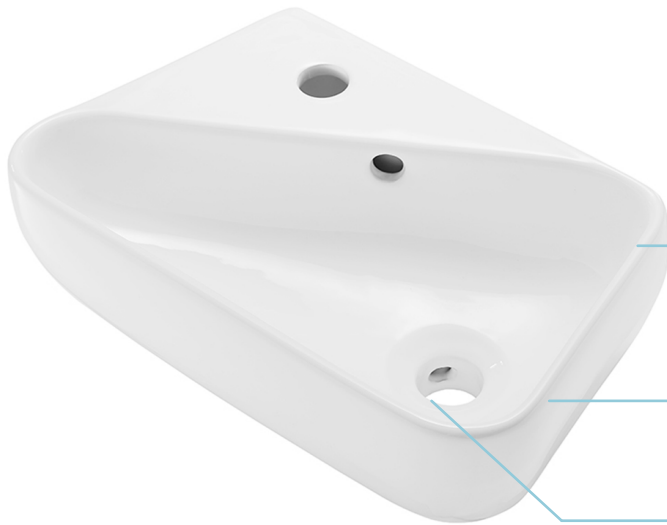

### Features

- Glazed ceramic for added durability
- Pre-drilled faucet
- High gloss finish
- Offset center drain hole
- Sleek modern design

### Specifications

- Crafted of durable glazed ceramic
- High gloss finish protects from scratches and stains
- Easy to mount and simple to clean
- One year limited warranty
- Faucet sold separately
- Overflow drain included

Model SKU	L x W x H	Product Weight	Faucet
SM-WS312	18" x 11" x 6"	18lbs.	Right
SM-WS314	18" x 11" x 6"	18lbs.	Left