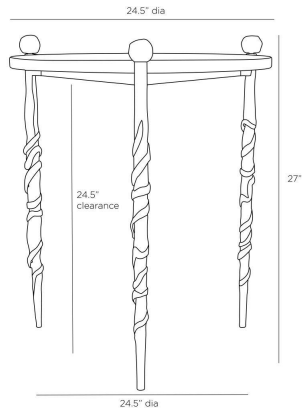

ARTERIO RS

BLACKTHORN END TABLE

BARRY DIXON

GDFEI03

H: 27 IN, Dia: 24.50 IN

Galaxy

Inspired by a gnarled wood walking stick that belonged to my grandfather, the blackened iron legs of this table are organic and unique just like the galaxy marble top. Use as a side table or a tea table in front of a sofa. Finish will vary.

APPEARANCE

Material	Marble, Iron
Finish	Galaxy, Blackened
Finish Will Vary	Yes
Top Coat/Sealant	No

DIMENSIONS

Foot Print	Dia: 24.50 IN
Table Top	H: 1 IN, Dia: 23.50 IN
Front Leg	H: 27 IN, Dia: 0.5 IN
Diagonal Dimension	34 IN
Clearance	24.5 IN