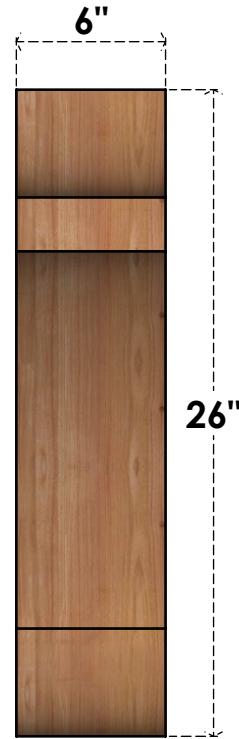

BRC06X22X26OLY00RWR

6"W X 22"D X 26"H OLYMPIC ROUGH SAWN BRACE, WESTERN RED CEDAR

SIDE

FRONT

EKENA MILLWORK
 2300 WEST MAIN ST.
 CLARKSVILLE, TX 75426
 TOLL FREE: 866-607-0453
 WWW.EKENAMILLWORK.COM

NOTES

1. INSTALLATION TO BE COMPLETED IN ACCORDANCE WITH MANUFACTURER'S SPECIFICATIONS.
2. DRAWING MAY NOT BE TO SCALE
3. THIS DRAWING IS INTENDED FOR DESIGN AND PLANNING PURPOSES ONLY.
4. ALL INFORMATION CONTAINED HEREIN WAS CURRENT AT THE TIME OF DEVELOPMENT BUT MUST BE REVIEWED AND APPROVED BY THE PRODUCT MANUFACTURER TO BE CONSIDERED ACCURATE.
5. PRODUCTS ARE NOT KILN DRIED. THIS ITEM IS UNIQUE AND WILL CONTAIN THE NATURAL VARIATIONS THAT THE WOOD SPECIES OFFERS. THIS MAY RESULT IN VARIATIONS UP TO 1/4"