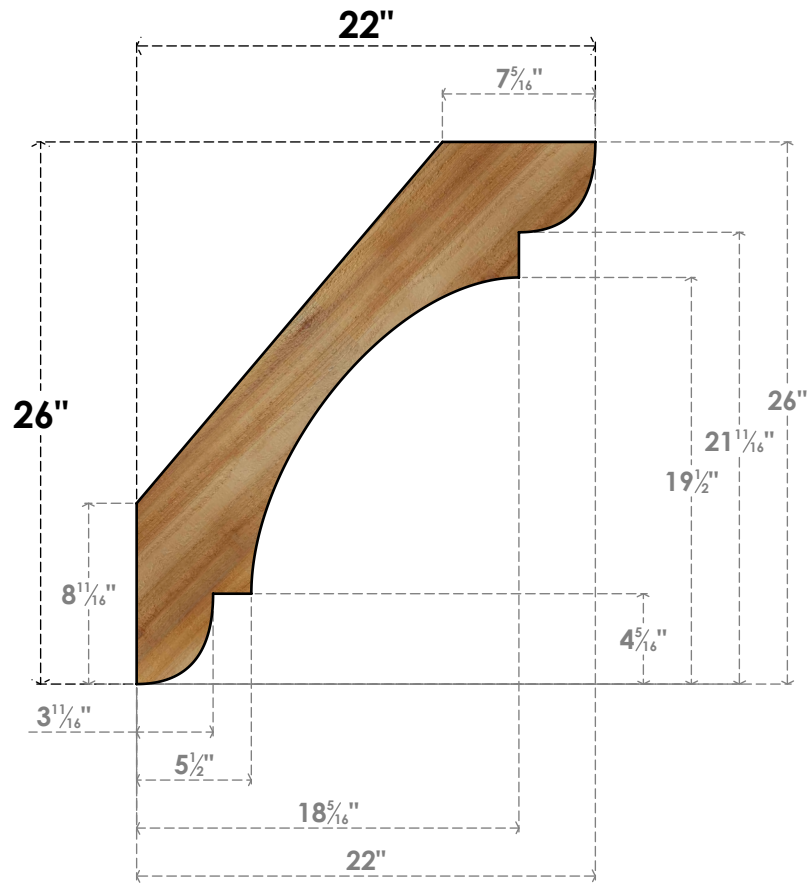

BRC06X22X26OLY00RWR

6"W X 22"D X 26"H OLYMPIC ROUGH SAWN BRACE, WESTERN RED CEDAR

SIDE

FRONT

EKENA MILLWORK
 2300 WEST MAIN ST.
 CLARKSVILLE, TX 75426
 TOLL FREE: 866-607-0453
 WWW.EKENAMILLWORK.COM

NOTES

1. INSTALLATION TO BE COMPLETED IN ACCORDANCE WITH MANUFACTURER'S SPECIFICATIONS.
2. DRAWING MAY NOT BE TO SCALE
3. THIS DRAWING IS INTENDED FOR DESIGN AND PLANNING PURPOSES ONLY.
4. ALL INFORMATION CONTAINED HEREIN WAS CURRENT AT THE TIME OF DEVELOPMENT BUT MUST BE REVIEWED AND APPROVED BY THE PRODUCT MANUFACTURER TO BE CONSIDERED ACCURATE.
5. PRODUCTS ARE NOT KILN DRIED. THIS ITEM IS UNIQUE AND WILL CONTAIN THE NATURAL VARIATIONS THAT THE WOOD SPECIES OFFERS. THIS MAY RESULT IN VARIATIONS UP TO 1/4"