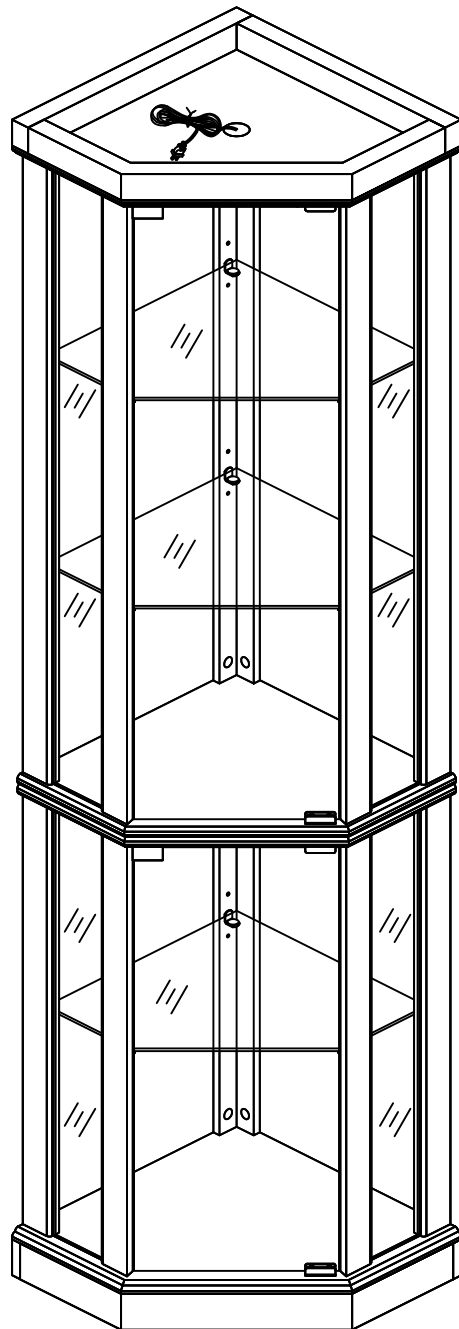

Corner Glass Cabinet

Assembly Instruction

List of Parts

Hardware

A x 24+2

Ø6 x 34mm

B x 24+2

Ø15 x 10mm

C x 2

D x 48+2

Ø3.5*12mm

E x 2

F x 2

G x 2

H x 24+2

Ø25mm