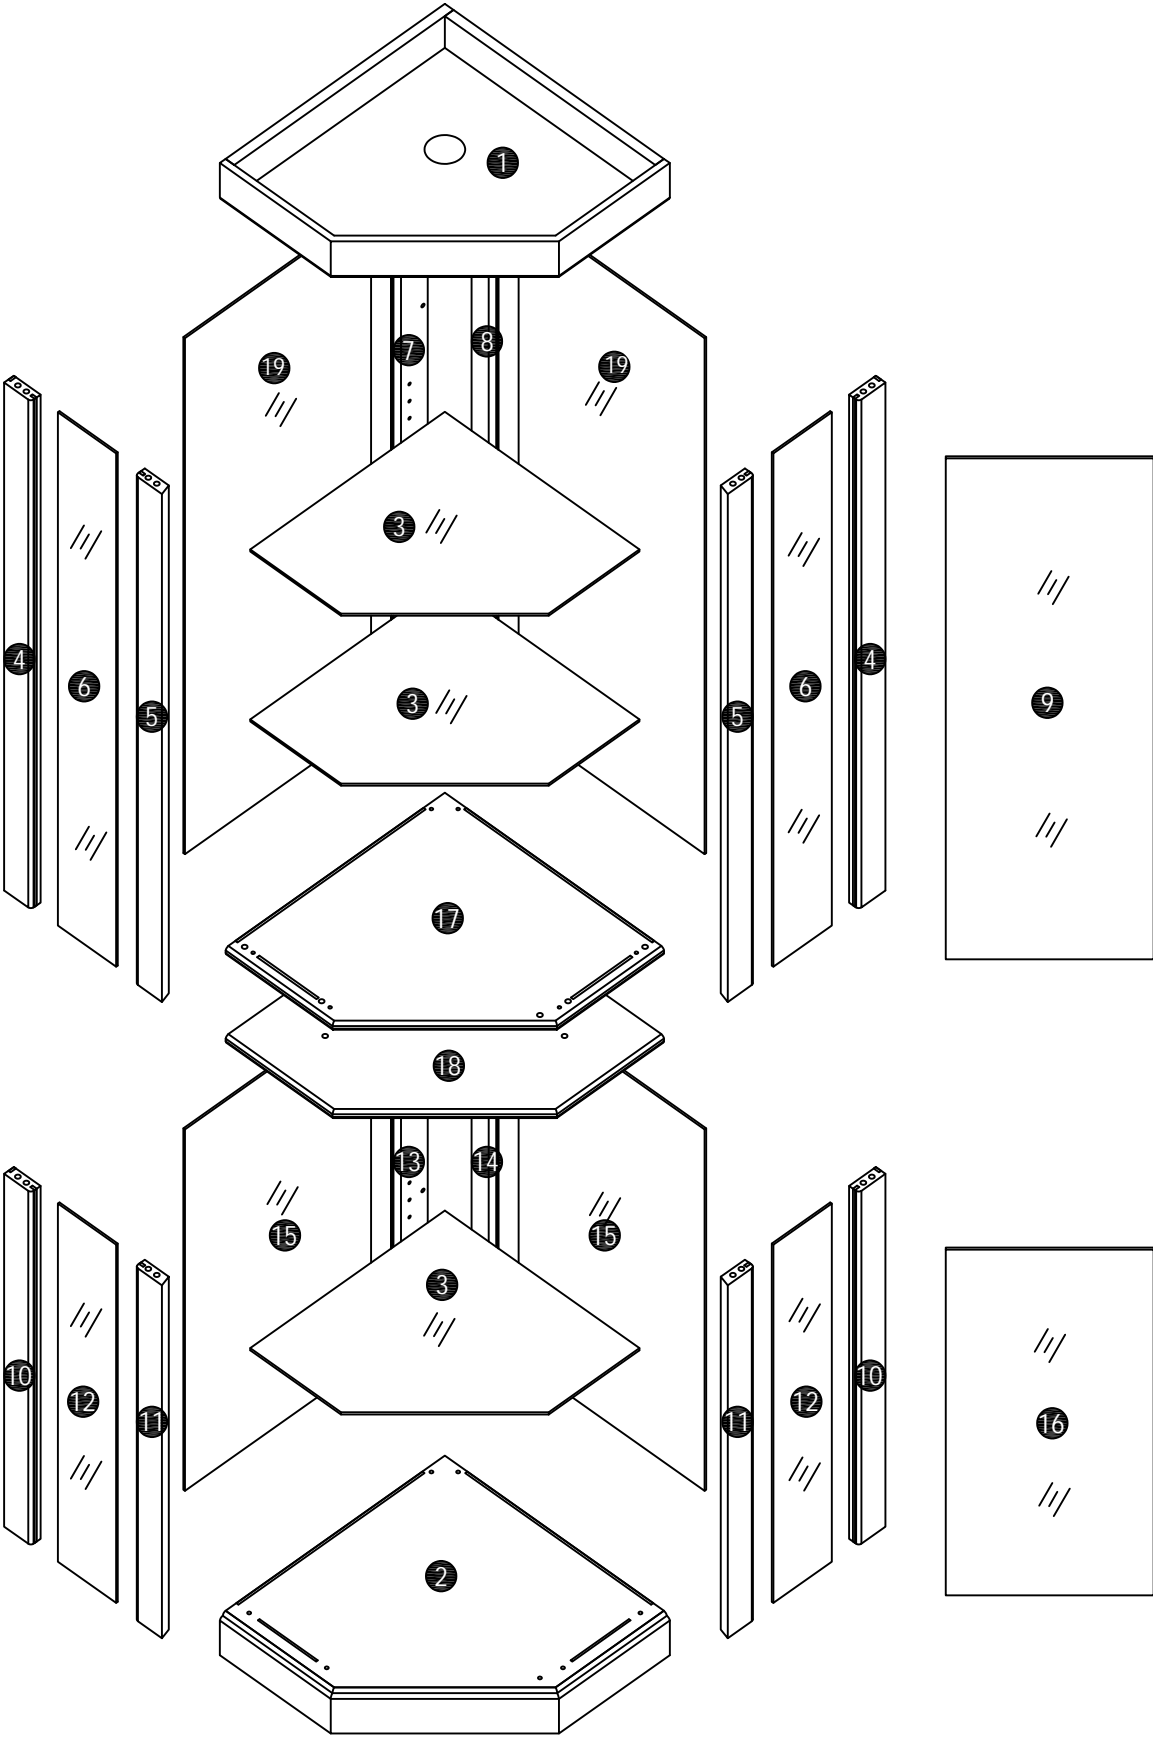

Corner Glass Cabinet

Assembly Instruction

List of Parts

Hardware

A x 24+2

Ø6 x 34mm

B x 24+2

Ø15 x 10mm

C x 2

D x 48+2

Ø3.5*12mm

E x 2

F x 2

G x 2

H x 24+2

Ø25mm