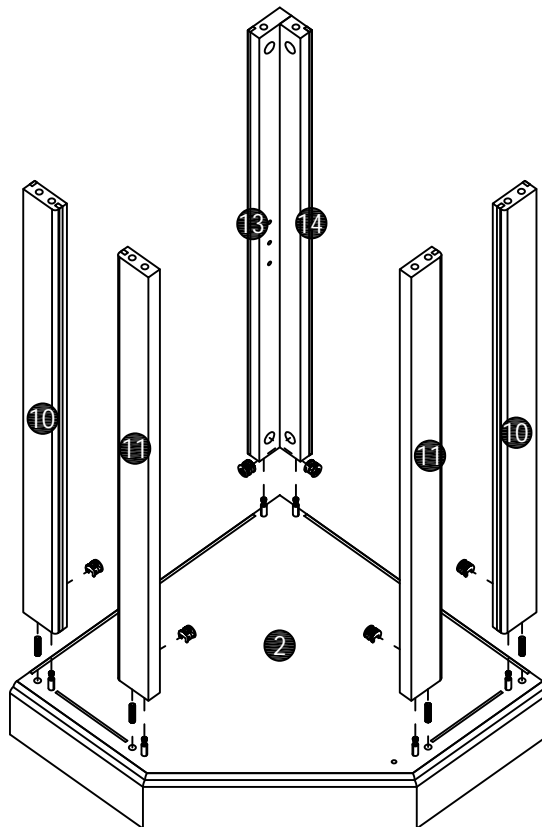

Corner Glass Cabinet

Assembly Instruction

List of Parts

Hardware

A x 24+2

Ø6 x 34mm

B x 24+2

Ø15 x 10mm

M x 1

STEP3

B x 6

Ø15 x 10mm

P x 4

Ø8 x 30mm

STEP4

STEP5

B x 6

Ø15 x 10mm

P x 4

Ø8 x 30mm

STEP6

A x 6

Ø6 x 34mm

STEP7

A x 6	Q x 4
	
Ø6 x 34mm	Ø3*16mm
L x 2	
	
Ø3.5*14mm	
I x 1	
	
M x 1	
	

STEP8

B x 6

Ø15 x 10mm
P x 4

Ø8 x 30mm

STEP9

STEP10

B x 6