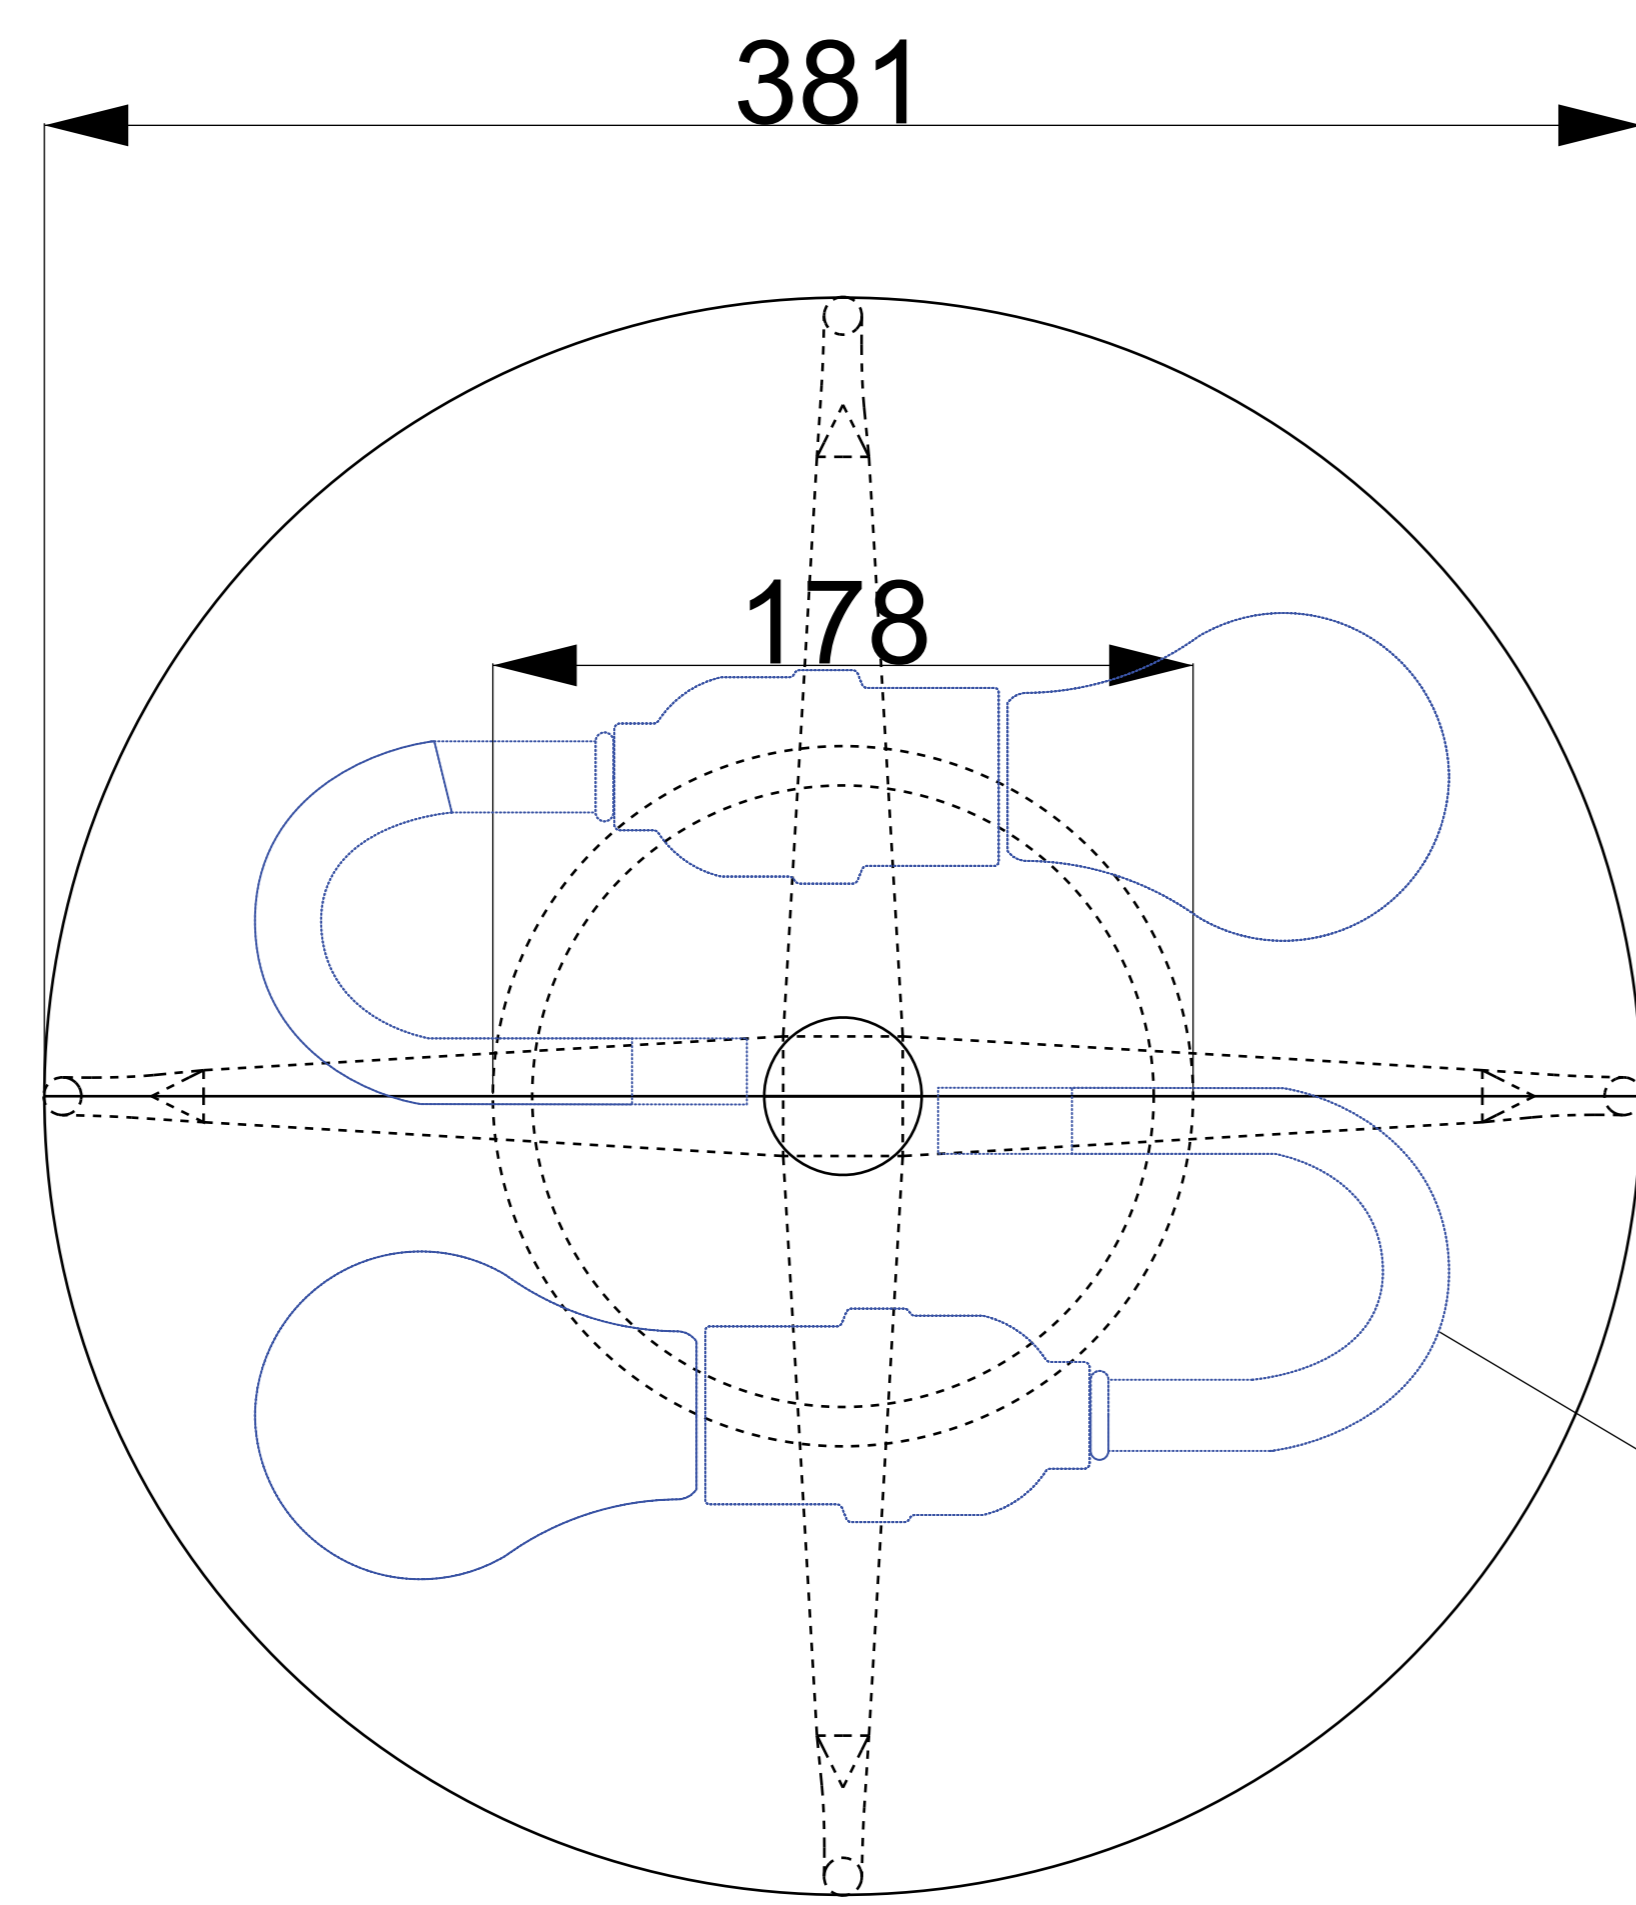

# TRIPOD TABLE LAMP

"S" CLUSTER SOCKET  
WITH EDISON BULBS  
60 WATT EACH