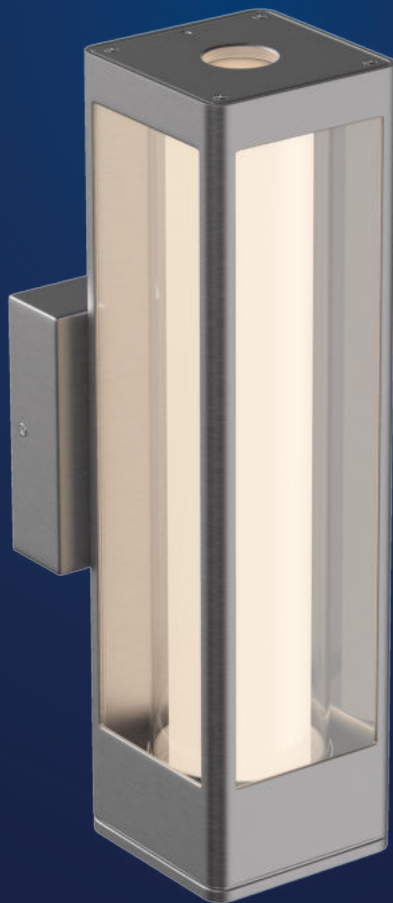

Wall Sconce Lights

LIGHT SPECIFICATIONS LED OUTDOOR WALL SCNCE SPECIFICATIONS

• PRODUCT MODEL	
• WATTS	12W
• LUMENS	680LM
• COLOR TEMPERATURE	4000K
• CRI	RA>80
• VOLTAGE	120V DIMMABLE
• IP RATED	ETL WET LOCATION
• OPERATING TEMPRATURE	-20~45°C
• MATERIAL	ALUMINUM+ACRYLIC+GLASS
• FINISH	SILVER
• MOUNTING	WALL MOUNTING
• SHADE SHAPE	CYLINDER
• SHADE MATERIAL	ACRYLIC+GLASS
• SHADE COLOR	WHITE ACRYLIC+CLEAR GLASS
• WARRANTY	5-YEAR LIMITED
• FIXTURE SIZE	4-3/4" x 13-7/8" x 5"
• CASE QUANTITY	4 PACK
• INNER CARTON SIZE	17.5x16.5x36cm
• NET WEIGHT	1.72KG
• GROSS WEIGHT	1.94KG
• MASTER CARTON SIZE	36x34.5x41.5cm
• NET WEIGHT	6.79KG
• GROSS WEIGHT	8.48KG