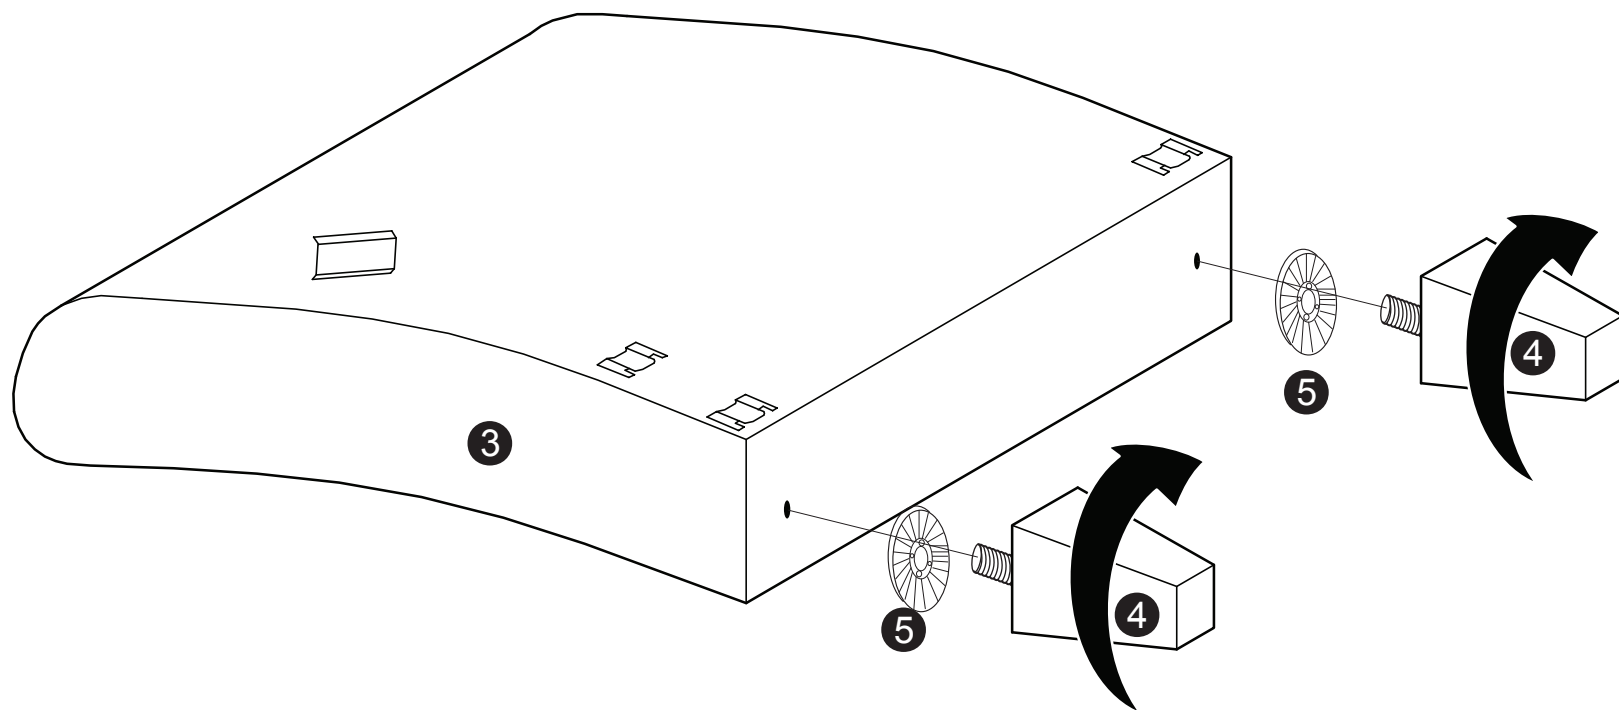

WESTIN WITH GREY ARM LOVE SEAT

ASSEMBLY INSTRUCTIONS

PATENT PENDING

WARNING

- This product has been designed for seating three (3) averages adult. To prevent injury and damage to this unit, PROHIBIT jumping on it.
 - This product is designed for home use and not intended for commercial use.
 - Children under the age of 5, small infants and babies should not sleep alone on this product for safety reasons.
 - Recommended # of people needed for handling: 2 (however it is always better to have an extra hand.)
 - THIS INSTRUCTION BOOKLET CONTAINS **IMPORTANT** SAFETY INFORMATION. PLEASE READ AND KEEP FOR FUTURE REFERENCE.
-

PARTS

Seat Body
QTY:1

Backrest
QTY:1

Arm
QTY:1 Pair

Leg
QTY:4

M10 Washer
(Outer Dim : 45mm)
QTY:4

Step 1 :

Step 2 :