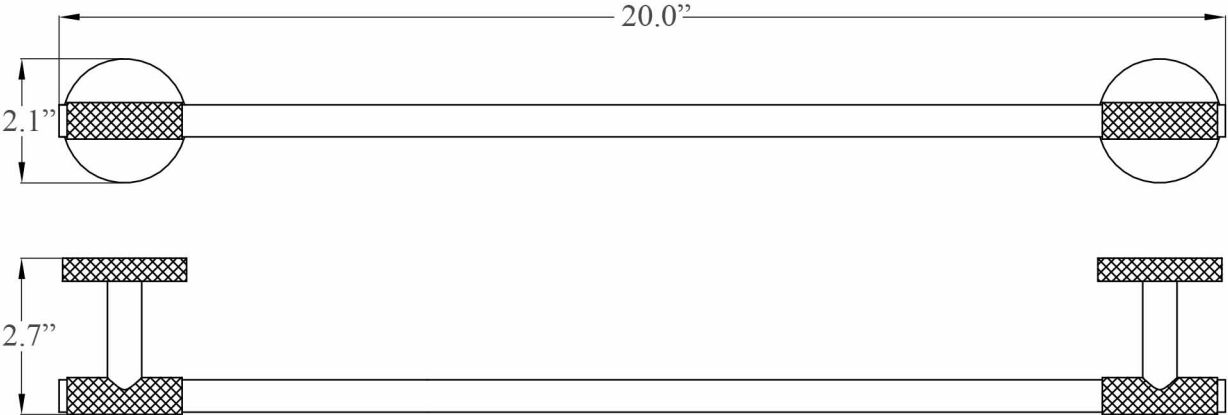

Collection Klass	Model Klass WSBC 256890A	Dimensions Metric <i>1 inch = 2.54 cm</i> <i>1 inch = 25.4 mm</i>	 1051 Lea Drive - Collegeville, PA 19426 Tel. 215 513 9400 - Fax 610 831 0215 www.ws bathcollections.com - info@ws bathcollections.com
------------------------------	--------------------------------------	---	---

* WS Bath Collections reserves the right to revise dimensions or information on this sheet without notice

<p>Collections Klass</p>	<p>Model Klass WSBC 256808</p>	<p>Dimensions Metric <i>1 inch = 2.54 cm</i> <i>1 inch = 25.4 mm</i></p>	<p> 1051 Lea Drive - Collegeville, PA 19426 Tel. 215 513 9400 - Fax 610 831 0215 www.wsbatchcollections.com - info@wsbatchcollections.com</p>
---------------------------------------	---	--	---

Klass WSBC 256810

* WS Bath Collections reserves the right to revise dimensions or information on this sheet without notice

Collections |
Klass

Model |
Klass WSBC 256810

Dimensions Metric
1 inch = 2.54 cm
1 inch = 25.4 mm

Collections |
Klass

Model |
Klass WSBC 256804

Dimensions Metric
1 inch = 2.54 cm
1 inch = 25.4 mm

WS[®] BATH COLLECTIONS
1051 Lea Drive - Collegeville, PA 19426
Tel. 215 513 9400 - Fax 610 831 0215
www.ws bathcollections.com - info@ws bathcollections.com