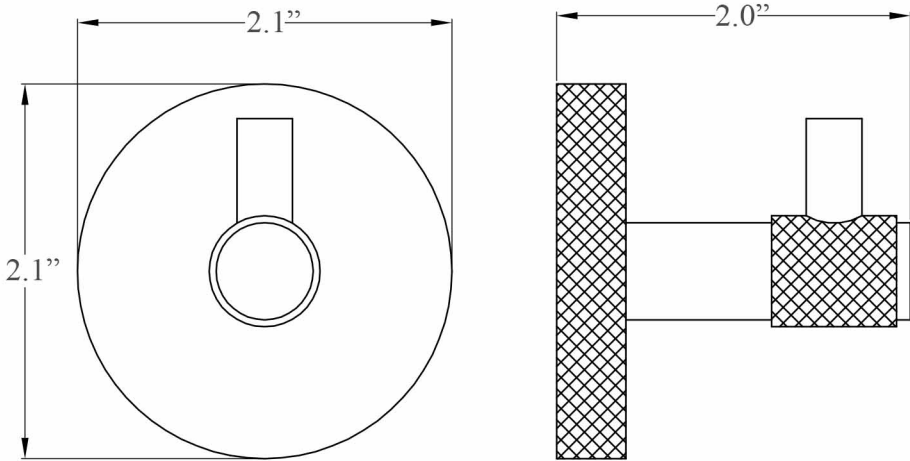

Collection Klass	Model Klass WSBC 256890A	Dimensions Metric <i>1 inch = 2.54 cm</i> <i>1 inch = 25.4 mm</i>	 1051 Lea Drive - Collegeville, PA 19426 Tel. 215 513 9400 - Fax 610 831 0215 www.ws bathcollections.com - info@ws bathcollections.com
------------------------------	--------------------------------------	---	---

* WS Bath Collections reserves the right to revise dimensions or information on this sheet without notice

<p>Collections Klass</p>	<p>Model Klass WSBC 256808</p>	<p>Dimensions Metric <i>1 inch = 2.54 cm</i> <i>1 inch = 25.4 mm</i></p>	<p> 1051 Lea Drive - Collegeville, PA 19426 Tel. 215 513 9400 - Fax 610 831 0215 www.wsbatchcollections.com - info@wsbatchcollections.com</p>
---------------------------------------	---	--	---

Klass WSBC 256810

* WS Bath Collections reserves the right to revise dimensions or information on this sheet without notice

Collections |
Klass

Model |
Klass WSBC 256810

Dimensions Metric
1 inch = 2.54 cm
1 inch = 25.4 mm

Collections |
Klass

Model |
Klass WSBC 256804

Dimensions Metric
1 inch = 2.54 cm
1 inch = 25.4 mm

WS[®] BATH COLLECTIONS
1051 Lea Drive - Collegeville, PA 19426
Tel. 215 513 9400 - Fax 610 831 0215
www.ws bathcollections.com - info@ws bathcollections.com