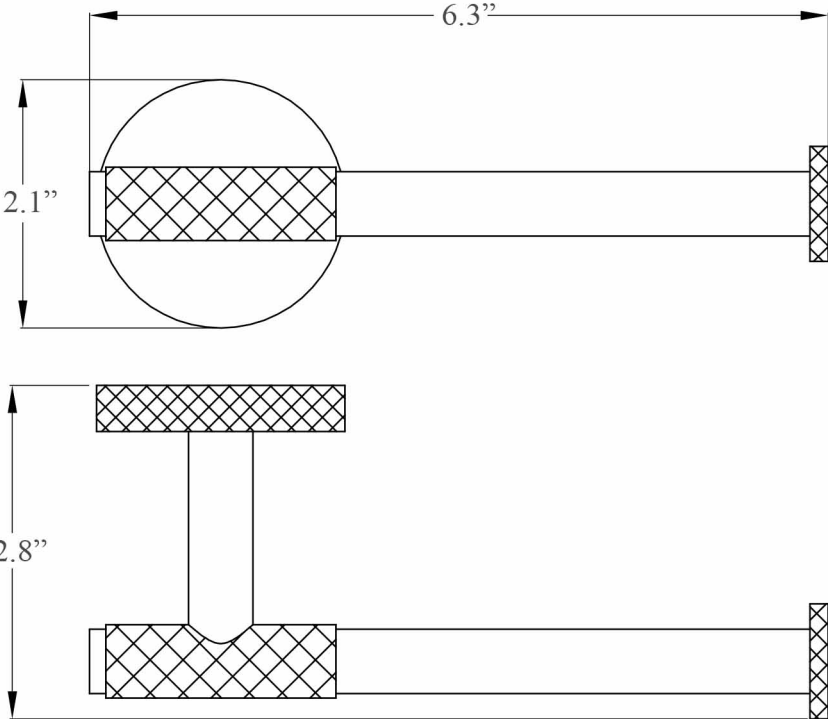

* WS Bath Collections reserves the right to revise dimensions or information on this sheet without notice

Collections |
Klass

Model |
Klass WSBC 256804

Dimensions Metric
1 inch = 2.54 cm
1 inch = 25.4 mm

WS® BATH COLLECTIONS
1051 Lea Drive - Collegeville, PA 19426
Tel. 215 513 9400 - Fax 610 831 0215
www.ws bathcollections.com - info@ws bathcollections.com