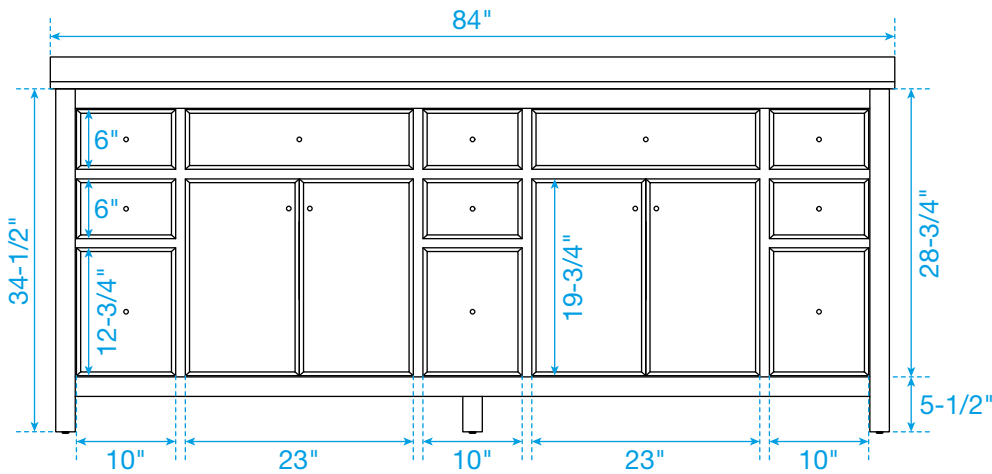

WYNDHAM COLLECTION

TOP VIEW OF VANITY CABINET

*Note: Due to high probability of breakage, the backsplash comes in two pieces, cut from the same piece. All measurements are $\pm 1/4$ ".

WC-9292-84-DBL
Quartz

WYNDHAM COLLECTION

Note: Side splash is reversible. Due to high probability of breakage, the backsplash comes in two pieces, cut from the same piece. All measurements are $\pm 1/4"$.

WC-QC3-84-DBL-TOP