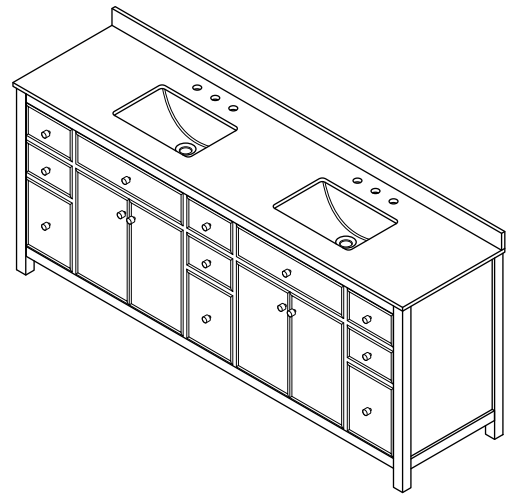

WYNDHAM COLLECTION

TOP VIEW OF VANITY CABINET

*Note: Due to high probability of breakage, the backsplash comes in two pieces, cut from the same piece. All measurements are $\pm 1/4$ ".

WC-9292-84-DBL
Quartz

WYNDHAM COLLECTION

Note: Side splash is reversible. Due to high probability of breakage, the backsplash comes in two pieces, cut from the same piece. All measurements are $\pm 1/4"$.

WC-QC3-84-DBL-TOP