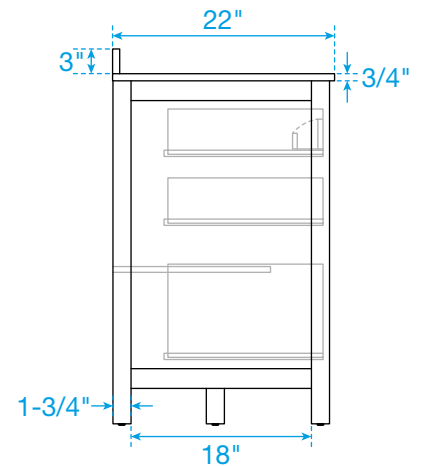

WYNDHAM COLLECTION

TOP VIEW OF VANITY CABINET

*Note: Due to high probability of breakage, the backsplash comes in two pieces, cut from the same piece. All measurements are $\pm 1/4$ ".

WC-9292-84-DBL
Quartz

WYNDHAM COLLECTION

Note: Side splash is reversible. Due to high probability of breakage, the backsplash comes in two pieces, cut from the same piece. All measurements are $\pm 1/4"$.

WC-QC3-84-DBL-TOP