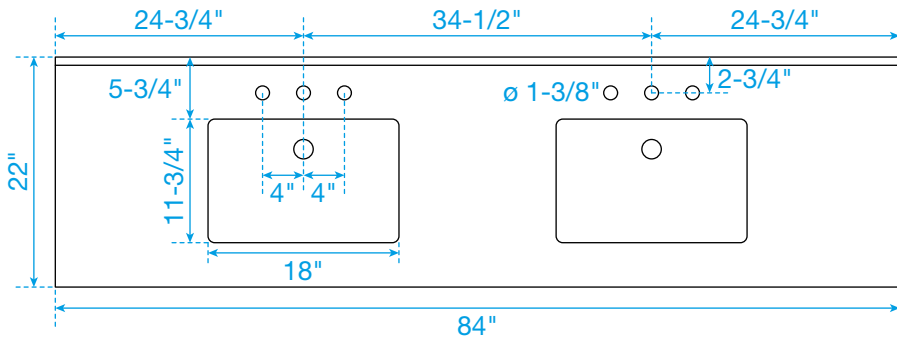

WYNDHAM COLLECTION

TOP VIEW OF VANITY CABINET

*Note: Due to high probability of breakage, the backsplash comes in two pieces, cut from the same piece. All measurements are $\pm 1/4$ ".

WC-9292-84-DBL
Quartz

WYNDHAM COLLECTION

Note: Side splash is reversible. Due to high probability of breakage, the backsplash comes in two pieces, cut from the same piece. All measurements are $\pm 1/4"$.

WC-QC3-84-DBL-TOP