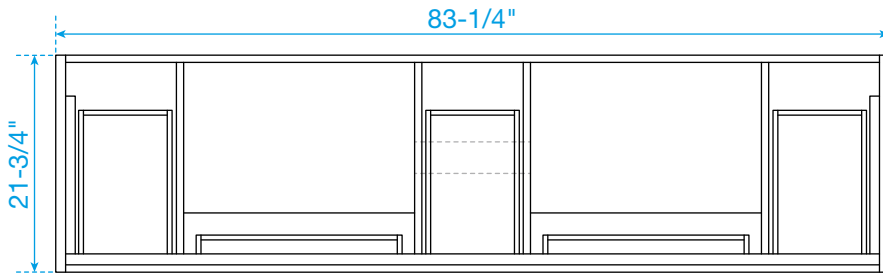

WYNDHAM COLLECTION

TOP VIEW OF VANITY CABINET

*Note: Due to high probability of breakage, the backsplash comes in two pieces, cut from the same piece. All measurements are $\pm 1/4$ ".

WC-9292-84-DBL
Quartz

WYNDHAM COLLECTION

Note: Side splash is reversible. Due to high probability of breakage, the backsplash comes in two pieces, cut from the same piece. All measurements are $\pm 1/4"$.

WC-QC3-84-DBL-TOP