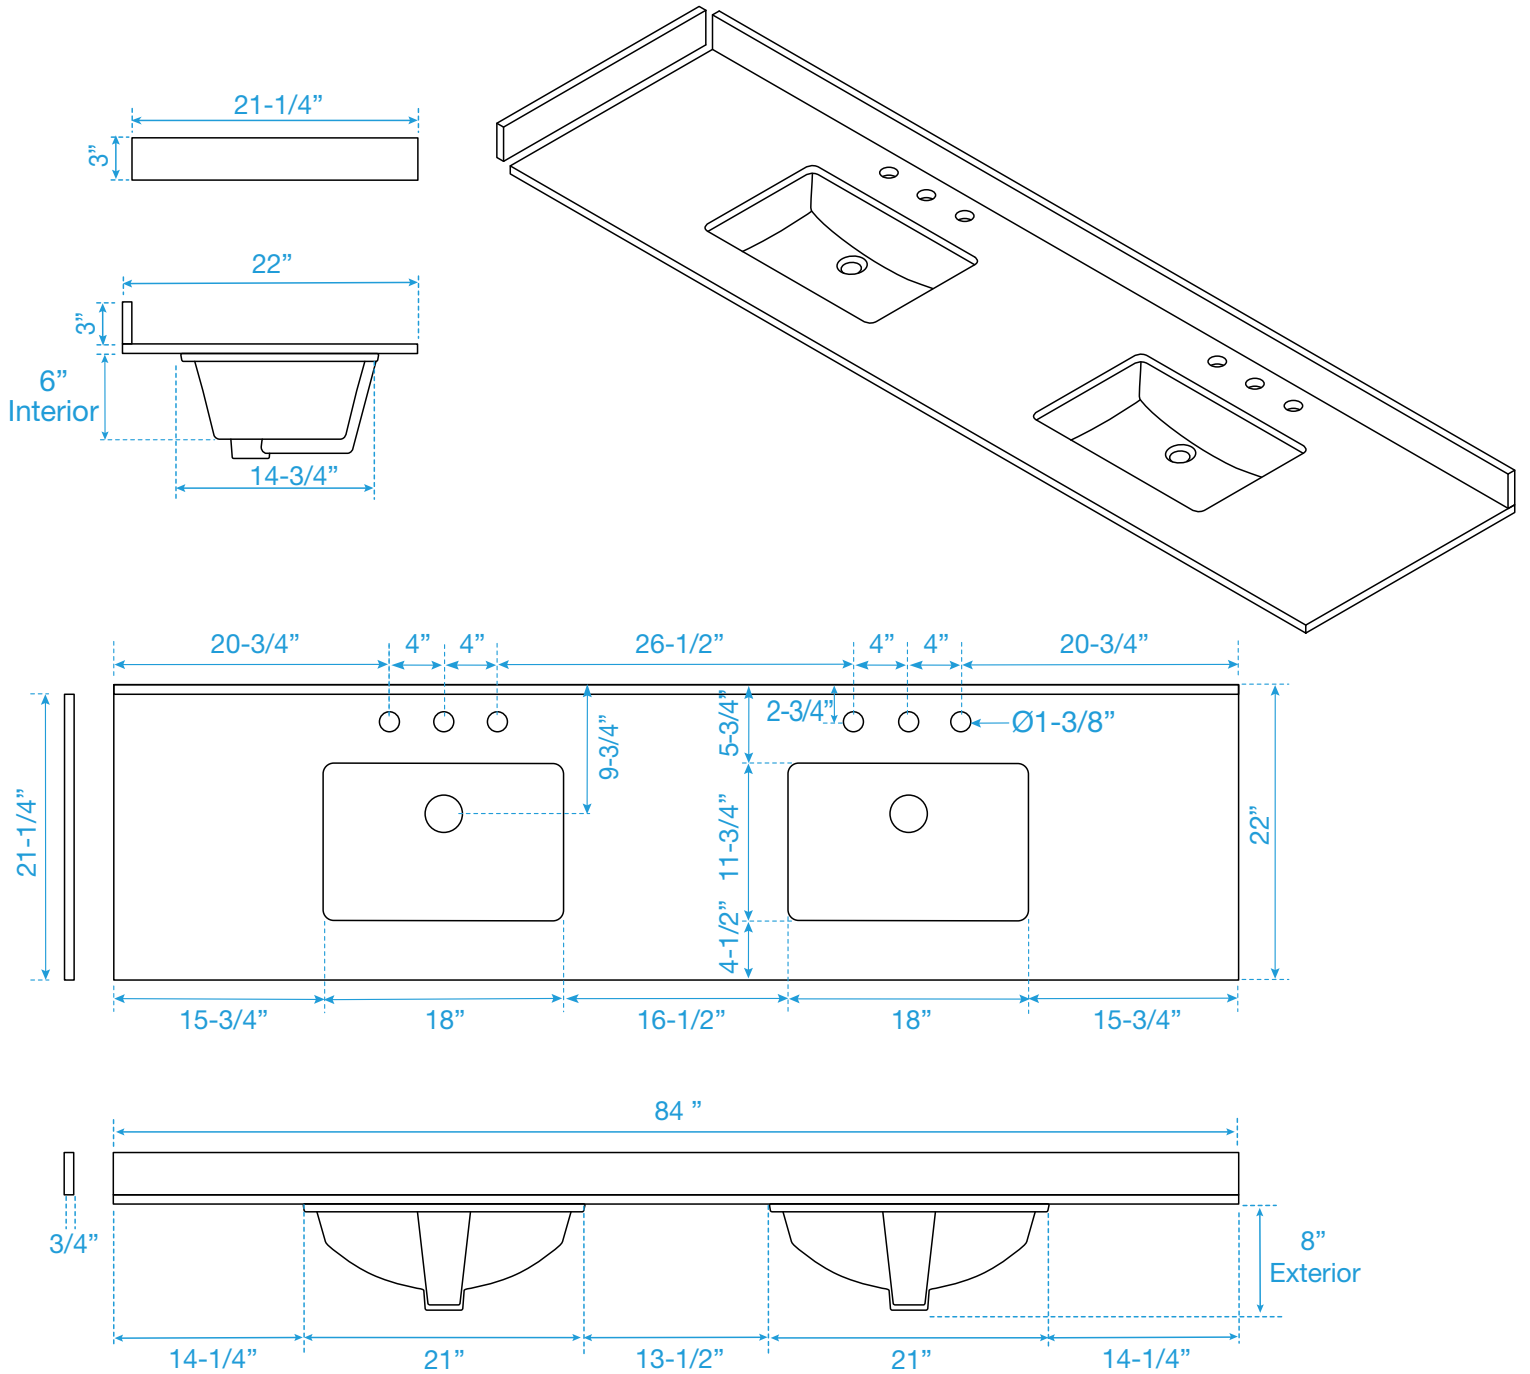

WYNDHAM COLLECTION

TOP VIEW OF VANITY CABINET

*Note: Due to high probability of breakage, the backsplash comes in two pieces, cut from the same piece. All measurements are $\pm 1/4$ ".

WC-9292-84-DBL
Quartz

WYNDHAM COLLECTION

Note: Side splash is reversible. Due to high probability of breakage, the backsplash comes in two pieces, cut from the same piece. All measurements are $\pm 1/4"$.

WC-QC3-84-DBL-TOP