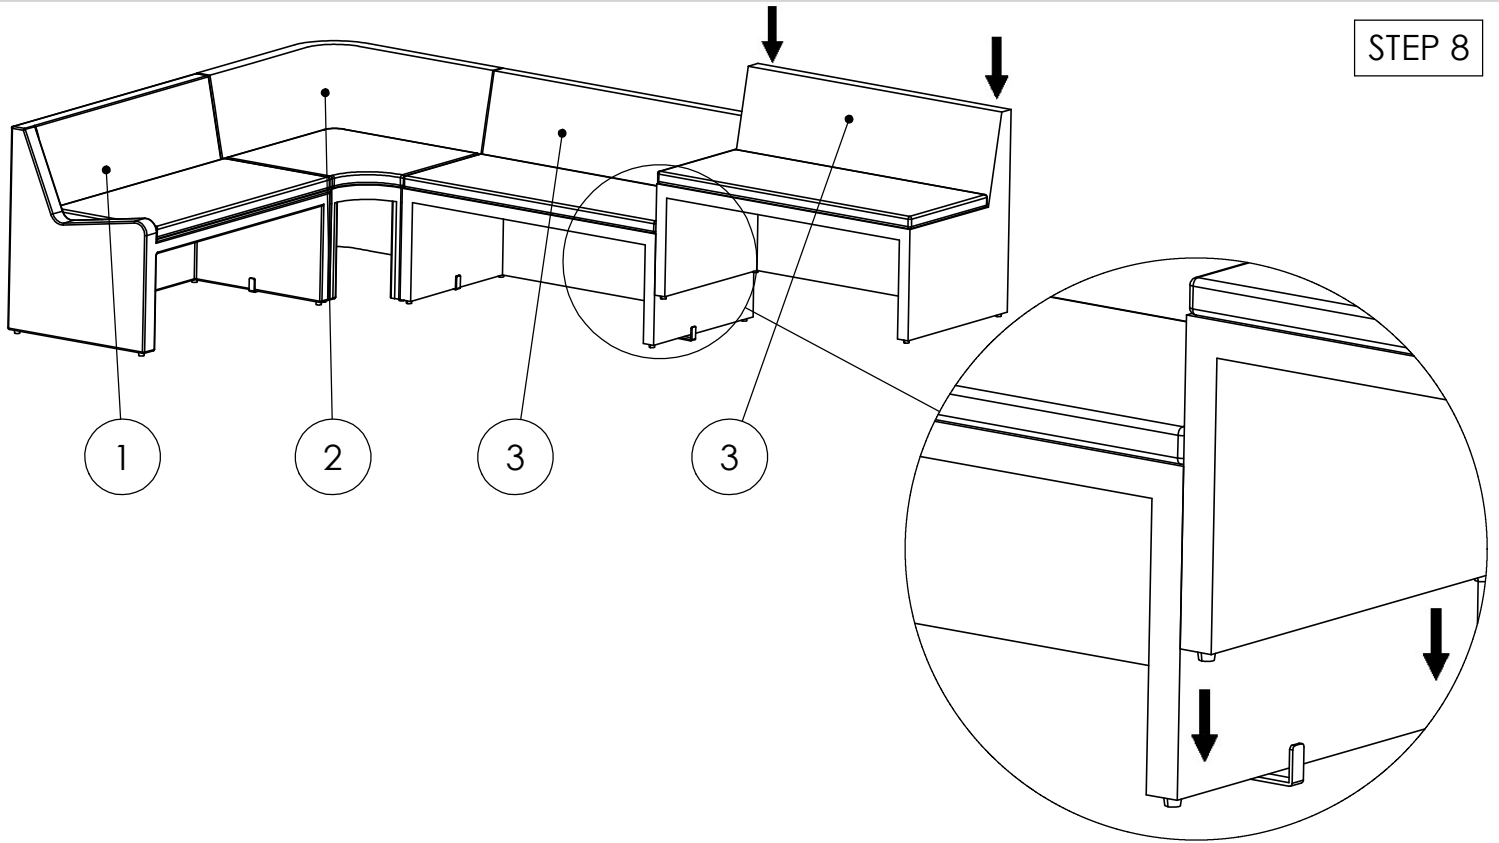

ASSEMBLY INSTRUCTION FOR Senna Outdoor Dining Banquette U Shape 166"

HARDWARE LIST			
A		U - CLAMP	5 PCS

COMPONENT LIST			
1		250603-SENNA OUTDOOR LAF DINING BENCH 49"	1 PCS
2		250602-SENNA OUTDOOR CORNER PC	2 PCS
3		250601-SENNA OUTDOOR DINING BENCH 49"	2 PCS
4		250604-SENNA OUTDOOR RAF DINING BENCH 49"	1 PCS

STEP 1

ASSEMBLY INSTRUCTION FOR Senna Outdoor Dining Banquette U Shape 166"

STEP 2

STEP 3

ASSEMBLY INSTRUCTION FOR Senna Outdoor Dining Banquette U Shape 166"

STEP 4

STEP 5

ASSEMBLY INSTRUCTION FOR Senna Outdoor Dining Banquette U Shape 166"

STEP 6

STEP 7

ASSEMBLY INSTRUCTION FOR Senna Outdoor Dining Banquette U Shape 166"

ASSEMBLY INSTRUCTION FOR Senna Outdoor Dining Banquette U Shape 166"

STEP 10