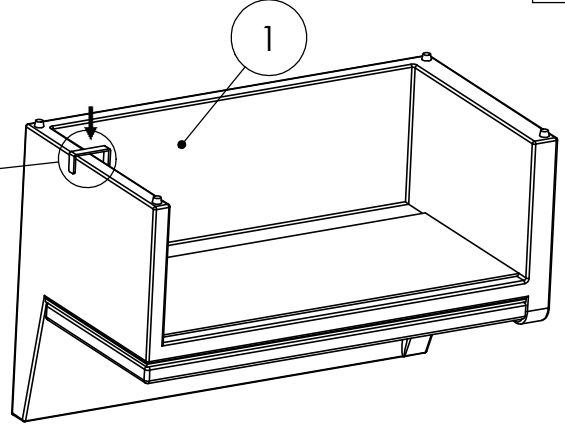

ASSEMBLY INSTRUCTION FOR Senna Outdoor Dining Banquette U Shape 166"

HARDWARE LIST			
A		U - CLAMP	5 PCS

COMPONENT LIST			
1		250603-SENNA OUTDOOR LAF DINING BENCH 49"	1 PCS
2		250602-SENNA OUTDOOR CORNER PC	2 PCS
3		250601-SENNA OUTDOOR DINING BENCH 49"	2 PCS
4		250604-SENNA OUTDOOR RAF DINING BENCH 49"	1 PCS

STEP 1

ASSEMBLY INSTRUCTION FOR Senna Outdoor Dining Banquette U Shape 166"

STEP 2

STEP 3

ASSEMBLY INSTRUCTION FOR Senna Outdoor Dining Banquette U Shape 166"

STEP 4

STEP 5

ASSEMBLY INSTRUCTION FOR Senna Outdoor Dining Banquette U Shape 166"