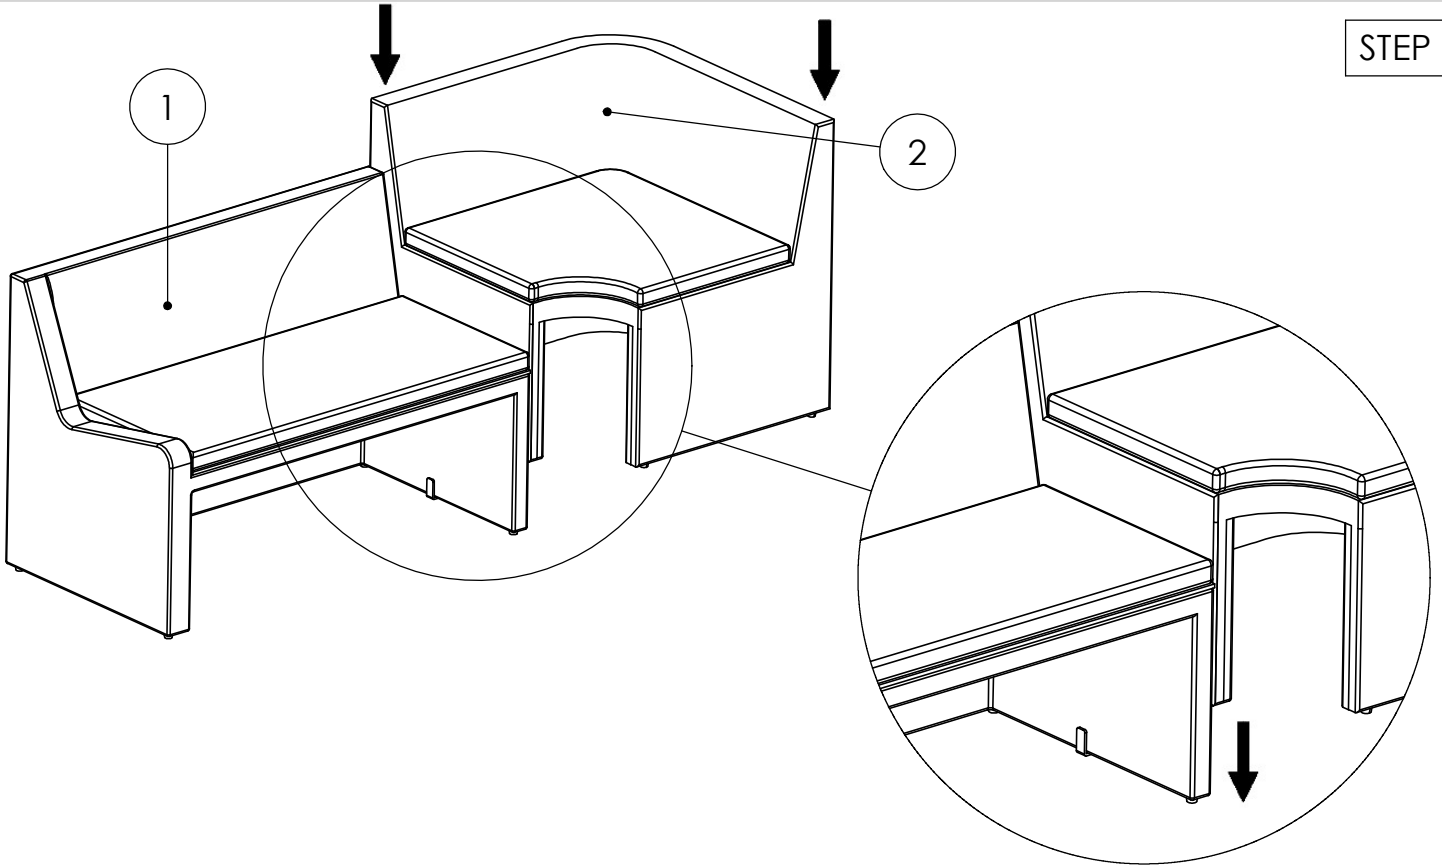

ASSEMBLY INSTRUCTION FOR Senna Outdoor Dining Banquette U Shape 166"

HARDWARE LIST			
A		U - CLAMP	5 PCS

COMPONENT LIST			
1		250603-SENNA OUTDOOR LAF DINING BENCH 49"	1 PCS
2		250602-SENNA OUTDOOR CORNER PC	2 PCS
3		250601-SENNA OUTDOOR DINING BENCH 49"	2 PCS
4		250604-SENNA OUTDOOR RAF DINING BENCH 49"	1 PCS

STEP 1

ASSEMBLY INSTRUCTION FOR Senna Outdoor Dining Banquette U Shape 166"

STEP 2

STEP 3

ASSEMBLY INSTRUCTION FOR Senna Outdoor Dining Banquette U Shape 166"

STEP 4

STEP 5

ASSEMBLY INSTRUCTION FOR Senna Outdoor Dining Banquette U Shape 166"

STEP 6

STEP 7

ASSEMBLY INSTRUCTION FOR Senna Outdoor Dining Banquette U Shape 166"

ASSEMBLY INSTRUCTION FOR Senna Outdoor Dining Banquette U Shape 166"

STEP 10