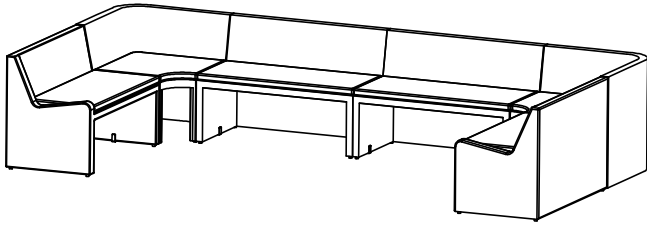

ASSEMBLY INSTRUCTION FOR Senna Outdoor Dining Banquette U Shape 166"

HARDWARE LIST			
A		U - CLAMP	5 PCS

COMPONENT LIST			
1		250603-SENNA OUTDOOR LAF DINING BENCH 49"	1 PCS
2		250602-SENNA OUTDOOR CORNER PC	2 PCS
3		250601-SENNA OUTDOOR DINING BENCH 49"	2 PCS
4		250604-SENNA OUTDOOR RAF DINING BENCH 49"	1 PCS

STEP 1

ASSEMBLY INSTRUCTION FOR Senna Outdoor Dining Banquette U Shape 166"

STEP 2

STEP 3

ASSEMBLY INSTRUCTION FOR Senna Outdoor Dining Banquette U Shape 166"

STEP 4

STEP 5

ASSEMBLY INSTRUCTION FOR Senna Outdoor Dining Banquette U Shape 166"

STEP 6

STEP 7

ASSEMBLY INSTRUCTION FOR Senna Outdoor Dining Banquette U Shape 166"

ASSEMBLY INSTRUCTION FOR Senna Outdoor Dining Banquette U Shape 166"

STEP 10