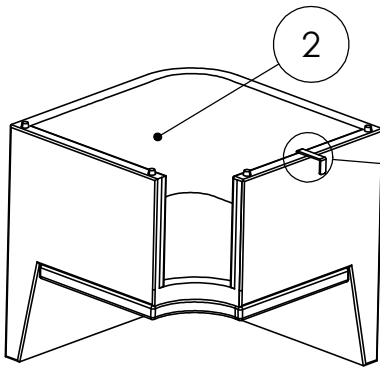

ASSEMBLY INSTRUCTION FOR Senna Outdoor Dining Banquette U Shape 166"

HARDWARE LIST			
A		U - CLAMP	5 PCS

COMPONENT LIST			
1		250603-SENNA OUTDOOR LAF DINING BENCH 49"	1 PCS
2		250602-SENNA OUTDOOR CORNER PC	2 PCS
3		250601-SENNA OUTDOOR DINING BENCH 49"	2 PCS
4		250604-SENNA OUTDOOR RAF DINING BENCH 49"	1 PCS

STEP 1

ASSEMBLY INSTRUCTION FOR Senna Outdoor Dining Banquette U Shape 166"

STEP 2

STEP 3

ASSEMBLY INSTRUCTION FOR Senna Outdoor Dining Banquette U Shape 166"

STEP 4

STEP 5

ASSEMBLY INSTRUCTION FOR Senna Outdoor Dining Banquette U Shape 166"

STEP 6

STEP 7

ASSEMBLY INSTRUCTION FOR Senna Outdoor Dining Banquette U Shape 166"

ASSEMBLY INSTRUCTION FOR Senna Outdoor Dining Banquette U Shape 166"

STEP 10