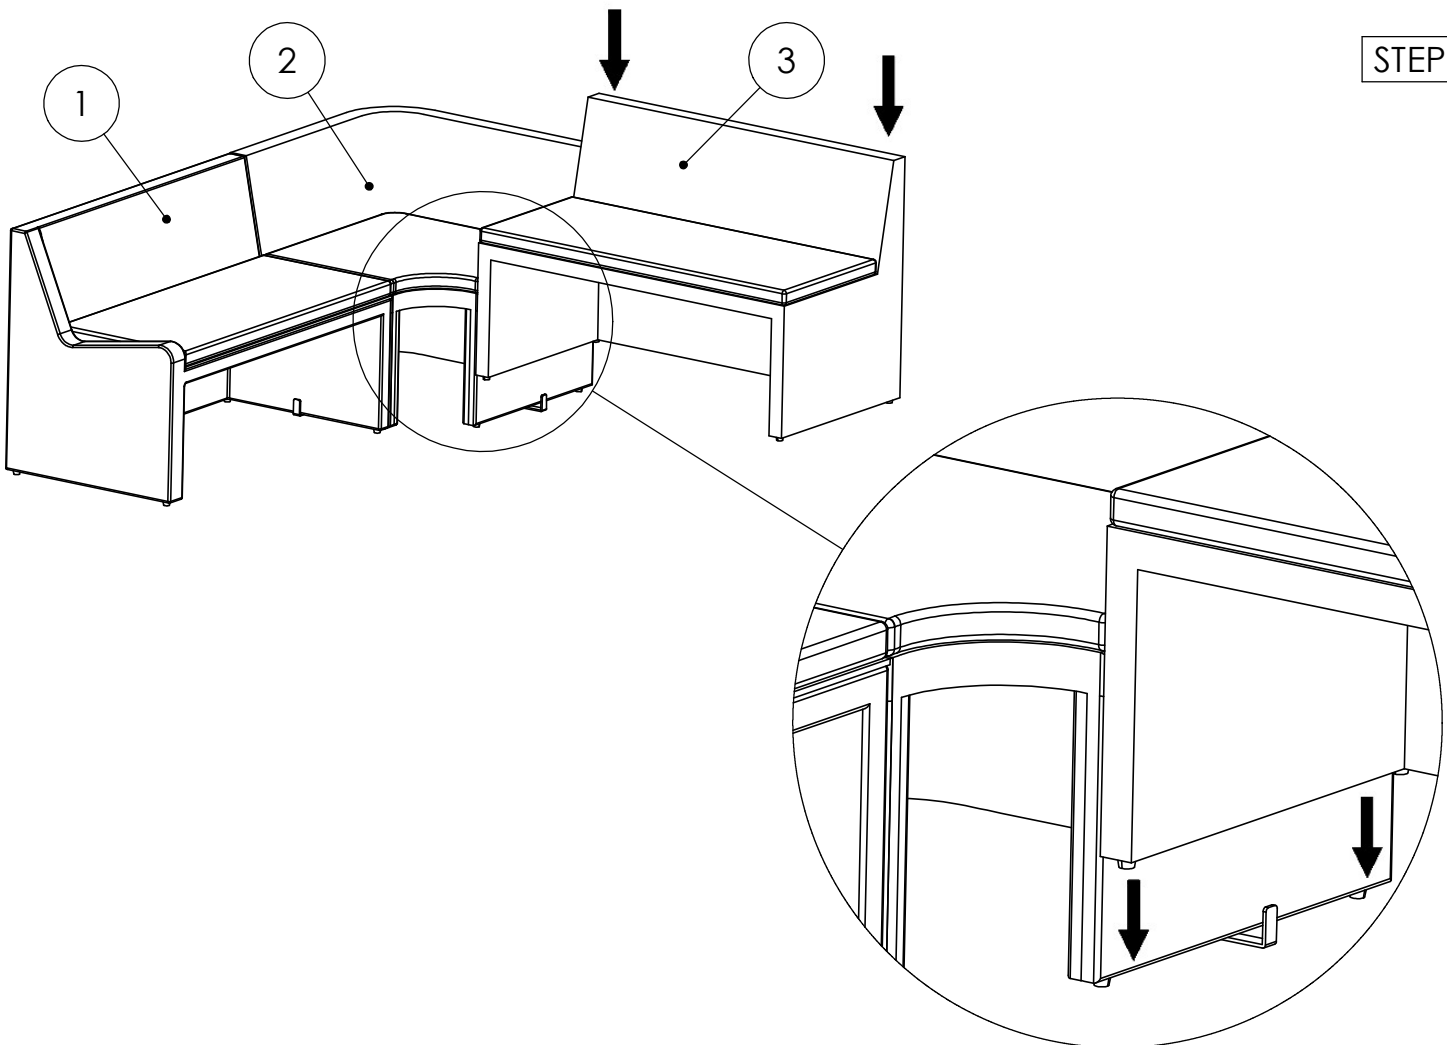

ASSEMBLY INSTRUCTION FOR Senna Outdoor Dining Banquette U Shape 166"

HARDWARE LIST			
A		U - CLAMP	5 PCS

COMPONENT LIST			
1		250603-SENNA OUTDOOR LAF DINING BENCH 49"	1 PCS
2		250602-SENNA OUTDOOR CORNER PC	2 PCS
3		250601-SENNA OUTDOOR DINING BENCH 49"	2 PCS
4		250604-SENNA OUTDOOR RAF DINING BENCH 49"	1 PCS

STEP 1

ASSEMBLY INSTRUCTION FOR Senna Outdoor Dining Banquette U Shape 166"

STEP 2

STEP 3

ASSEMBLY INSTRUCTION FOR Senna Outdoor Dining Banquette U Shape 166"

STEP 4

STEP 5

ASSEMBLY INSTRUCTION FOR Senna Outdoor Dining Banquette U Shape 166"

STEP 6

STEP 7

ASSEMBLY INSTRUCTION FOR Senna Outdoor Dining Banquette U Shape 166"

ASSEMBLY INSTRUCTION FOR Senna Outdoor Dining Banquette U Shape 166"

STEP 10