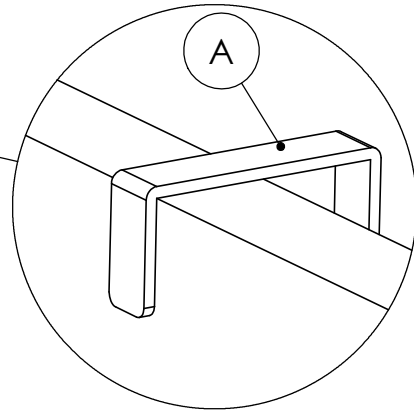

ASSEMBLY INSTRUCTION FOR Senna Outdoor Dining Banquette U Shape 166"

HARDWARE LIST			
A		U - CLAMP	5 PCS

COMPONENT LIST			
1		250603-SENNA OUTDOOR LAF DINING BENCH 49"	1 PCS
2		250602-SENNA OUTDOOR CORNER PC	2 PCS
3		250601-SENNA OUTDOOR DINING BENCH 49"	2 PCS
4		250604-SENNA OUTDOOR RAF DINING BENCH 49"	1 PCS

STEP 1

ASSEMBLY INSTRUCTION FOR Senna Outdoor Dining Banquette U Shape 166"

STEP 2

STEP 3

ASSEMBLY INSTRUCTION FOR Senna Outdoor Dining Banquette U Shape 166"

STEP 4

STEP 5

ASSEMBLY INSTRUCTION FOR Senna Outdoor Dining Banquette U Shape 166"

STEP 6

STEP 7

ASSEMBLY INSTRUCTION FOR Senna Outdoor Dining Banquette U Shape 166"

ASSEMBLY INSTRUCTION FOR Senna Outdoor Dining Banquette U Shape 166"

STEP 10