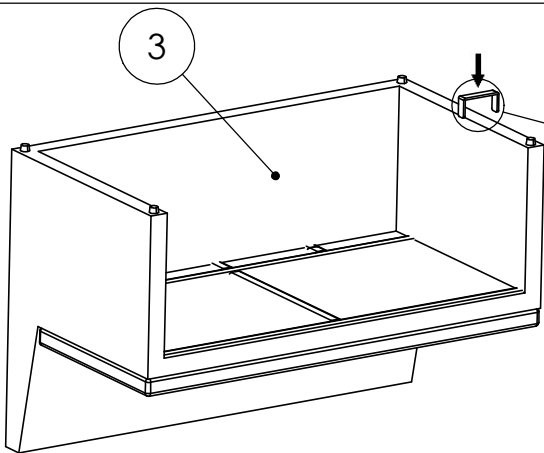

ASSEMBLY INSTRUCTION FOR Senna Outdoor Dining Banquette U Shape 166"

HARDWARE LIST			
A		U - CLAMP	5 PCS

COMPONENT LIST			
1		250603-SENNA OUTDOOR LAF DINING BENCH 49"	1 PCS
2		250602-SENNA OUTDOOR CORNER PC	2 PCS
3		250601-SENNA OUTDOOR DINING BENCH 49"	2 PCS
4		250604-SENNA OUTDOOR RAF DINING BENCH 49"	1 PCS

STEP 1

ASSEMBLY INSTRUCTION FOR Senna Outdoor Dining Banquette U Shape 166"

STEP 2

STEP 3

ASSEMBLY INSTRUCTION FOR Senna Outdoor Dining Banquette U Shape 166"

STEP 4

STEP 5

ASSEMBLY INSTRUCTION FOR Senna Outdoor Dining Banquette U Shape 166"