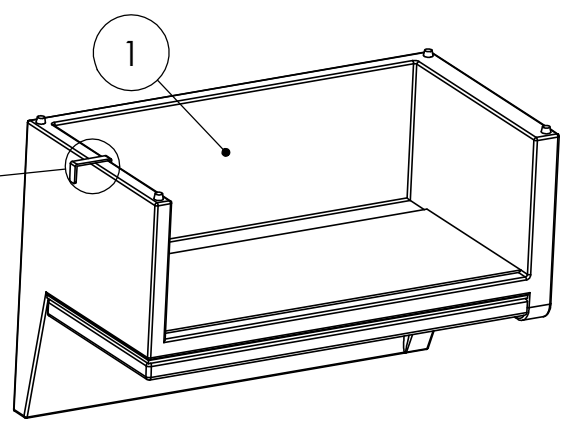

ASSEMBLY INSTRUCTION FOR Senna Outdoor Dining Banquette U Shape 166"

HARDWARE LIST			
A		U - CLAMP	5 PCS

COMPONENT LIST			
1		250603-SENNA OUTDOOR LAF DINING BENCH 49"	1 PCS
2		250602-SENNA OUTDOOR CORNER PC	2 PCS
3		250601-SENNA OUTDOOR DINING BENCH 49"	2 PCS
4		250604-SENNA OUTDOOR RAF DINING BENCH 49"	1 PCS

STEP 1

ASSEMBLY INSTRUCTION FOR Senna Outdoor Dining Banquette U Shape 166"

STEP 2

STEP 3

ASSEMBLY INSTRUCTION FOR Senna Outdoor Dining Banquette U Shape 166"

STEP 4

STEP 5

ASSEMBLY INSTRUCTION FOR Senna Outdoor Dining Banquette U Shape 166"