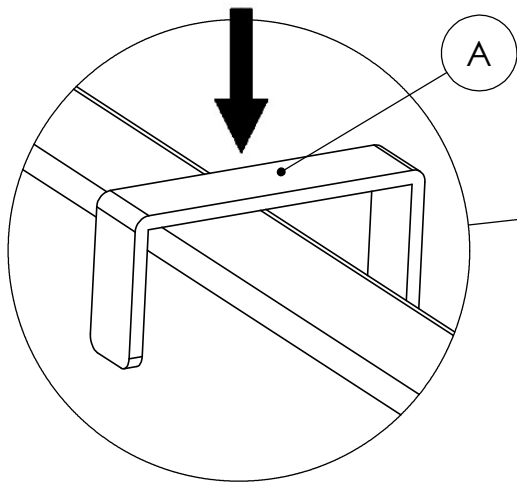

ASSEMBLY INSTRUCTION FOR Senna Outdoor Dining Banquette U Shape 166"

HARDWARE LIST			
A		U - CLAMP	5 PCS

COMPONENT LIST			
1		250603-SENNA OUTDOOR LAF DINING BENCH 49"	1 PCS
2		250602-SENNA OUTDOOR CORNER PC	2 PCS
3		250601-SENNA OUTDOOR DINING BENCH 49"	2 PCS
4		250604-SENNA OUTDOOR RAF DINING BENCH 49"	1 PCS

STEP 1

ASSEMBLY INSTRUCTION FOR Senna Outdoor Dining Banquette U Shape 166"

STEP 2

STEP 3

ASSEMBLY INSTRUCTION FOR Senna Outdoor Dining Banquette U Shape 166"

STEP 4

STEP 5

ASSEMBLY INSTRUCTION FOR Senna Outdoor Dining Banquette U Shape 166"

STEP 6

STEP 7

ASSEMBLY INSTRUCTION FOR Senna Outdoor Dining Banquette U Shape 166"

ASSEMBLY INSTRUCTION FOR Senna Outdoor Dining Banquette U Shape 166"

STEP 10