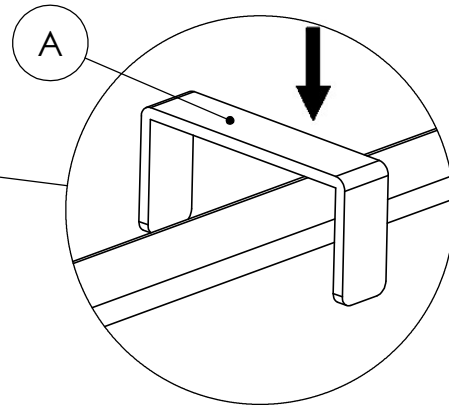

ASSEMBLY INSTRUCTION FOR Senna Outdoor Dining Banquette U Shape 166"

HARDWARE LIST			
A		U - CLAMP	5 PCS

COMPONENT LIST			
1		250603-SENNA OUTDOOR LAF DINING BENCH 49"	1 PCS
2		250602-SENNA OUTDOOR CORNER PC	2 PCS
3		250601-SENNA OUTDOOR DINING BENCH 49"	2 PCS
4		250604-SENNA OUTDOOR RAF DINING BENCH 49"	1 PCS

STEP 1

ASSEMBLY INSTRUCTION FOR Senna Outdoor Dining Banquette U Shape 166"

STEP 2

STEP 3

ASSEMBLY INSTRUCTION FOR Senna Outdoor Dining Banquette U Shape 166"

STEP 4

STEP 5

ASSEMBLY INSTRUCTION FOR Senna Outdoor Dining Banquette U Shape 166"

STEP 6

STEP 7

ASSEMBLY INSTRUCTION FOR Senna Outdoor Dining Banquette U Shape 166"

ASSEMBLY INSTRUCTION FOR Senna Outdoor Dining Banquette U Shape 166"

STEP 10