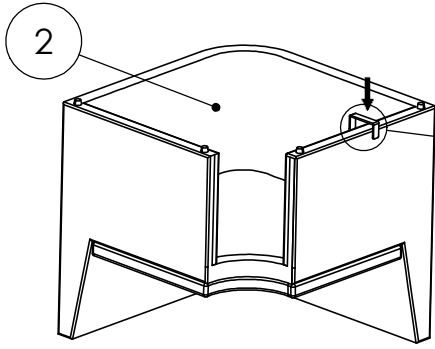

ASSEMBLY INSTRUCTION FOR Senna Outdoor Dining Banquette U Shape 166"

HARDWARE LIST			
A		U - CLAMP	5 PCS

COMPONENT LIST			
1		250603-SENNA OUTDOOR LAF DINING BENCH 49"	1 PCS
2		250602-SENNA OUTDOOR CORNER PC	2 PCS
3		250601-SENNA OUTDOOR DINING BENCH 49"	2 PCS
4		250604-SENNA OUTDOOR RAF DINING BENCH 49"	1 PCS

STEP 1

ASSEMBLY INSTRUCTION FOR Senna Outdoor Dining Banquette U Shape 166"

STEP 2

STEP 3

ASSEMBLY INSTRUCTION FOR Senna Outdoor Dining Banquette U Shape 166"

STEP 4

STEP 5

ASSEMBLY INSTRUCTION FOR Senna Outdoor Dining Banquette U Shape 166"

STEP 6

STEP 7

ASSEMBLY INSTRUCTION FOR Senna Outdoor Dining Banquette U Shape 166"

ASSEMBLY INSTRUCTION FOR Senna Outdoor Dining Banquette U Shape 166"

STEP 10