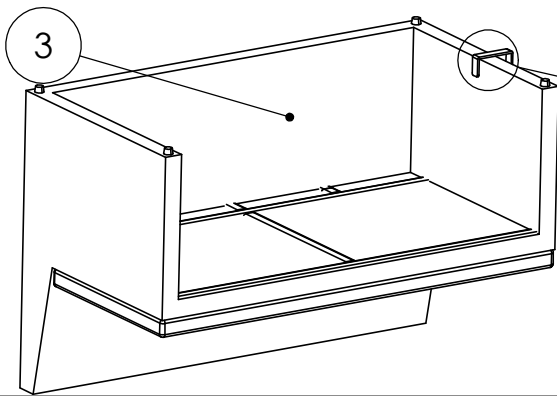

ASSEMBLY INSTRUCTION FOR Senna Outdoor Dining Banquette U Shape 166"

HARDWARE LIST			
A		U - CLAMP	5 PCS

COMPONENT LIST			
1		250603-SENNA OUTDOOR LAF DINING BENCH 49"	1 PCS
2		250602-SENNA OUTDOOR CORNER PC	2 PCS
3		250601-SENNA OUTDOOR DINING BENCH 49"	2 PCS
4		250604-SENNA OUTDOOR RAF DINING BENCH 49"	1 PCS

STEP 1

ASSEMBLY INSTRUCTION FOR Senna Outdoor Dining Banquette U Shape 166"

STEP 2

STEP 3

ASSEMBLY INSTRUCTION FOR Senna Outdoor Dining Banquette U Shape 166"

STEP 4

STEP 5

ASSEMBLY INSTRUCTION FOR Senna Outdoor Dining Banquette U Shape 166"

STEP 6

STEP 7

ASSEMBLY INSTRUCTION FOR Senna Outdoor Dining Banquette U Shape 166"

ASSEMBLY INSTRUCTION FOR Senna Outdoor Dining Banquette U Shape 166"

STEP 10