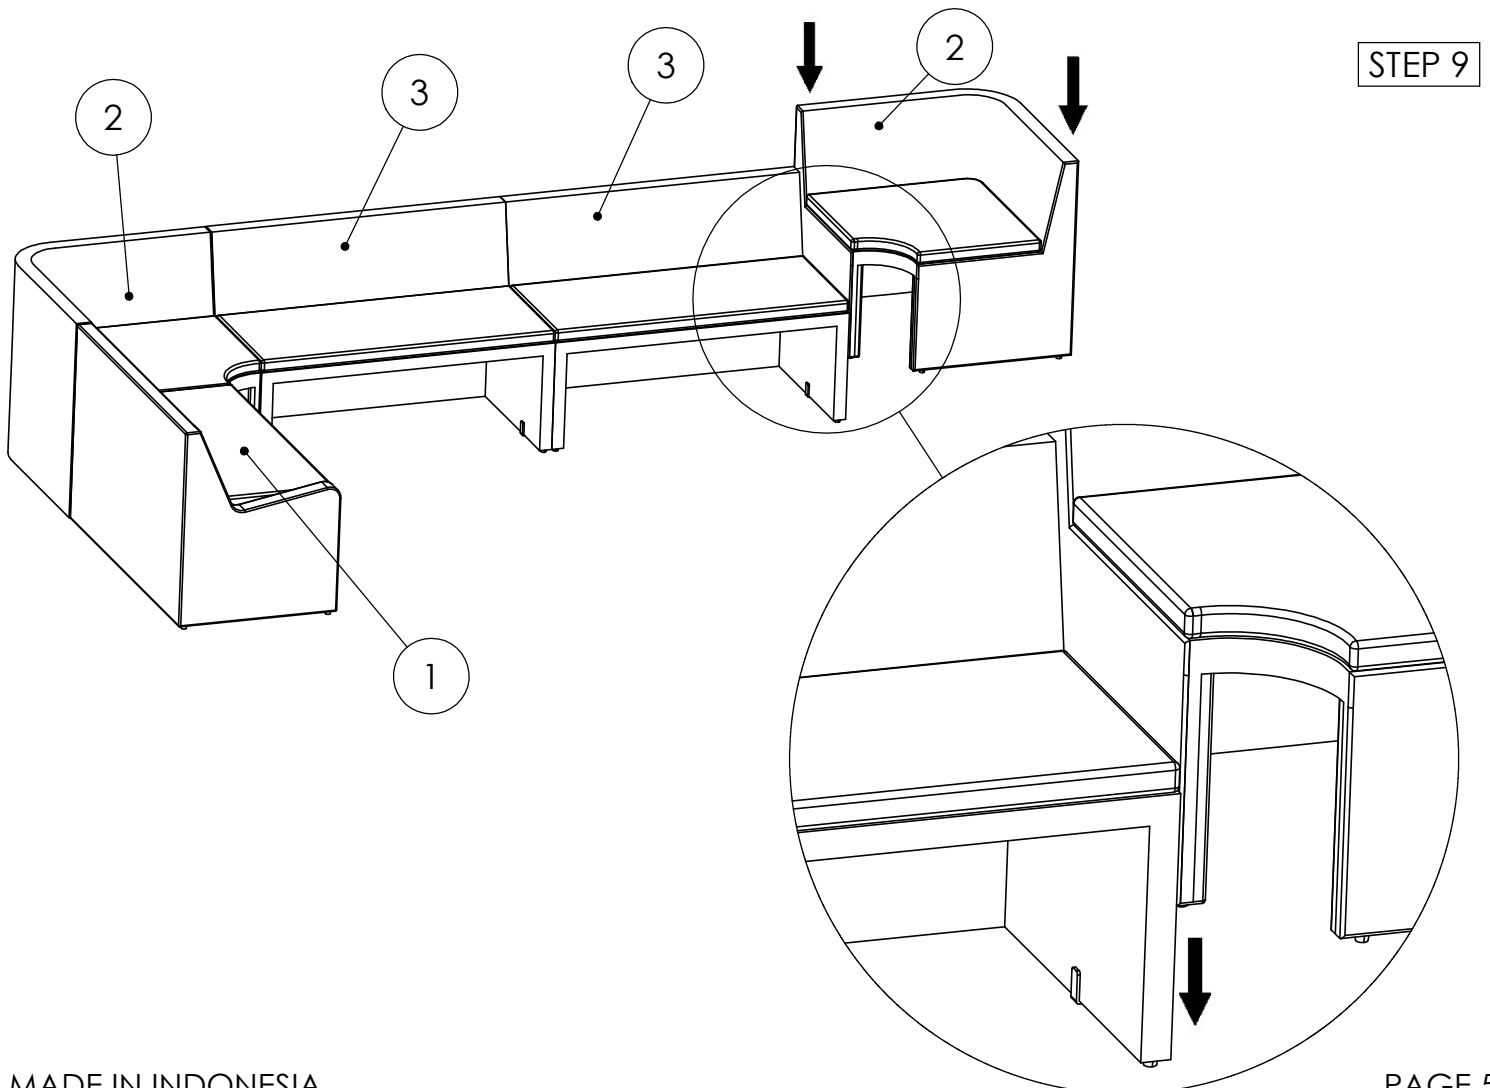

ASSEMBLY INSTRUCTION FOR Senna Outdoor Dining Banquette U Shape 166"

HARDWARE LIST			
A		U - CLAMP	5 PCS

COMPONENT LIST			
1		250603-SENNA OUTDOOR LAF DINING BENCH 49"	1 PCS
2		250602-SENNA OUTDOOR CORNER PC	2 PCS
3		250601-SENNA OUTDOOR DINING BENCH 49"	2 PCS
4		250604-SENNA OUTDOOR RAF DINING BENCH 49"	1 PCS

STEP 1

ASSEMBLY INSTRUCTION FOR Senna Outdoor Dining Banquette U Shape 166"

STEP 2

STEP 3

ASSEMBLY INSTRUCTION FOR Senna Outdoor Dining Banquette U Shape 166"

STEP 4

STEP 5

ASSEMBLY INSTRUCTION FOR Senna Outdoor Dining Banquette U Shape 166"

STEP 6

STEP 7

ASSEMBLY INSTRUCTION FOR Senna Outdoor Dining Banquette U Shape 166"

ASSEMBLY INSTRUCTION FOR Senna Outdoor Dining Banquette U Shape 166"

STEP 10