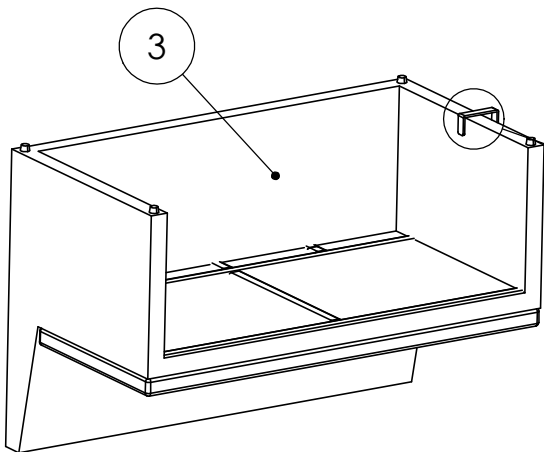

ASSEMBLY INSTRUCTION FOR Senna Outdoor Dining Banquette U Shape 166"

HARDWARE LIST			
A		U - CLAMP	5 PCS

COMPONENT LIST			
1		250603-SENNA OUTDOOR LAF DINING BENCH 49"	1 PCS
2		250602-SENNA OUTDOOR CORNER PC	2 PCS
3		250601-SENNA OUTDOOR DINING BENCH 49"	2 PCS
4		250604-SENNA OUTDOOR RAF DINING BENCH 49"	1 PCS

STEP 1

ASSEMBLY INSTRUCTION FOR Senna Outdoor Dining Banquette U Shape 166"

STEP 2

STEP 3

ASSEMBLY INSTRUCTION FOR Senna Outdoor Dining Banquette U Shape 166"

STEP 4

STEP 5

ASSEMBLY INSTRUCTION FOR Senna Outdoor Dining Banquette U Shape 166"

STEP 6

STEP 7

ASSEMBLY INSTRUCTION FOR Senna Outdoor Dining Banquette U Shape 166"

ASSEMBLY INSTRUCTION FOR Senna Outdoor Dining Banquette U Shape 166"

STEP 10