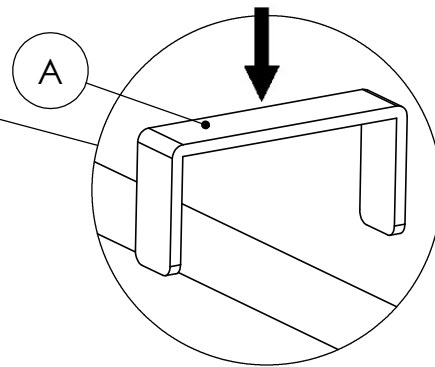

ASSEMBLY INSTRUCTION FOR Senna Outdoor Dining Banquette U Shape 166"

HARDWARE LIST			
A		U - CLAMP	5 PCS

COMPONENT LIST			
1		250603-SENNA OUTDOOR LAF DINING BENCH 49"	1 PCS
2		250602-SENNA OUTDOOR CORNER PC	2 PCS
3		250601-SENNA OUTDOOR DINING BENCH 49"	2 PCS
4		250604-SENNA OUTDOOR RAF DINING BENCH 49"	1 PCS

STEP 1

ASSEMBLY INSTRUCTION FOR Senna Outdoor Dining Banquette U Shape 166"

STEP 2

STEP 3

ASSEMBLY INSTRUCTION FOR Senna Outdoor Dining Banquette U Shape 166"

STEP 4

STEP 5

ASSEMBLY INSTRUCTION FOR Senna Outdoor Dining Banquette U Shape 166"

STEP 6

STEP 7

ASSEMBLY INSTRUCTION FOR Senna Outdoor Dining Banquette U Shape 166"

ASSEMBLY INSTRUCTION FOR Senna Outdoor Dining Banquette U Shape 166"

STEP 10