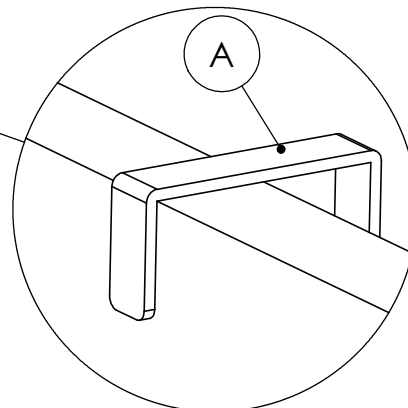

ASSEMBLY INSTRUCTION FOR Senna Outdoor Dining Banquette U Shape 166"

HARDWARE LIST			
A		U - CLAMP	5 PCS

COMPONENT LIST			
1		250603-SENNA OUTDOOR LAF DINING BENCH 49"	1 PCS
2		250602-SENNA OUTDOOR CORNER PC	2 PCS
3		250601-SENNA OUTDOOR DINING BENCH 49"	2 PCS
4		250604-SENNA OUTDOOR RAF DINING BENCH 49"	1 PCS

STEP 1

ASSEMBLY INSTRUCTION FOR Senna Outdoor Dining Banquette U Shape 166"

STEP 2

STEP 3

ASSEMBLY INSTRUCTION FOR Senna Outdoor Dining Banquette U Shape 166"

STEP 4

STEP 5

ASSEMBLY INSTRUCTION FOR Senna Outdoor Dining Banquette U Shape 166"

STEP 6

STEP 7

ASSEMBLY INSTRUCTION FOR Senna Outdoor Dining Banquette U Shape 166"

ASSEMBLY INSTRUCTION FOR Senna Outdoor Dining Banquette U Shape 166"

STEP 10