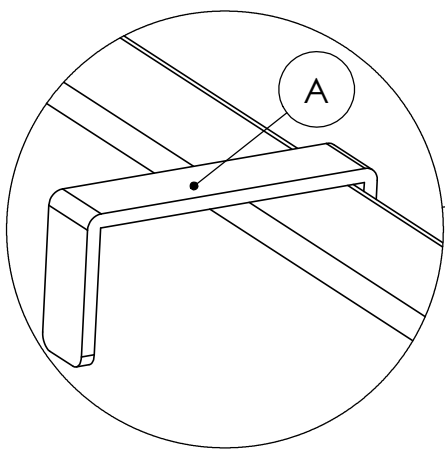

ASSEMBLY INSTRUCTION FOR Senna Outdoor Dining Banquette U Shape 166"

HARDWARE LIST			
A		U - CLAMP	5 PCS

COMPONENT LIST			
1		250603-SENNA OUTDOOR LAF DINING BENCH 49"	1 PCS
2		250602-SENNA OUTDOOR CORNER PC	2 PCS
3		250601-SENNA OUTDOOR DINING BENCH 49"	2 PCS
4		250604-SENNA OUTDOOR RAF DINING BENCH 49"	1 PCS

STEP 1

ASSEMBLY INSTRUCTION FOR Senna Outdoor Dining Banquette U Shape 166"

STEP 2

STEP 3

ASSEMBLY INSTRUCTION FOR Senna Outdoor Dining Banquette U Shape 166"

STEP 4

STEP 5

ASSEMBLY INSTRUCTION FOR Senna Outdoor Dining Banquette U Shape 166"

STEP 6

STEP 7

ASSEMBLY INSTRUCTION FOR Senna Outdoor Dining Banquette U Shape 166"

ASSEMBLY INSTRUCTION FOR Senna Outdoor Dining Banquette U Shape 166"

STEP 10