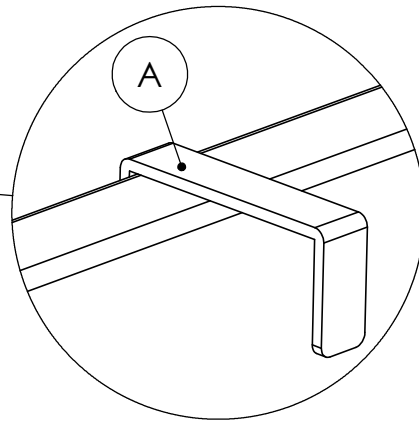

ASSEMBLY INSTRUCTION FOR Senna Outdoor Dining Banquette U Shape 166"

HARDWARE LIST			
A		U - CLAMP	5 PCS

COMPONENT LIST			
1		250603-SENNA OUTDOOR LAF DINING BENCH 49"	1 PCS
2		250602-SENNA OUTDOOR CORNER PC	2 PCS
3		250601-SENNA OUTDOOR DINING BENCH 49"	2 PCS
4		250604-SENNA OUTDOOR RAF DINING BENCH 49"	1 PCS

STEP 1

ASSEMBLY INSTRUCTION FOR Senna Outdoor Dining Banquette U Shape 166"

STEP 2

STEP 3

ASSEMBLY INSTRUCTION FOR Senna Outdoor Dining Banquette U Shape 166"

STEP 4

STEP 5

ASSEMBLY INSTRUCTION FOR Senna Outdoor Dining Banquette U Shape 166"

STEP 6

STEP 7

ASSEMBLY INSTRUCTION FOR Senna Outdoor Dining Banquette U Shape 166"

ASSEMBLY INSTRUCTION FOR Senna Outdoor Dining Banquette U Shape 166"

STEP 10