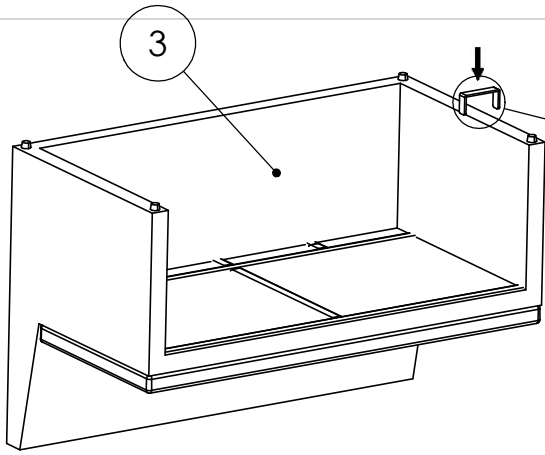

ASSEMBLY INSTRUCTION FOR Senna Outdoor Dining Banquette U Shape 166"

HARDWARE LIST			
A		U - CLAMP	5 PCS

COMPONENT LIST			
1		250603-SENNA OUTDOOR LAF DINING BENCH 49"	1 PCS
2		250602-SENNA OUTDOOR CORNER PC	2 PCS
3		250601-SENNA OUTDOOR DINING BENCH 49"	2 PCS
4		250604-SENNA OUTDOOR RAF DINING BENCH 49"	1 PCS

STEP 1

ASSEMBLY INSTRUCTION FOR Senna Outdoor Dining Banquette U Shape 166"

STEP 2

STEP 3

ASSEMBLY INSTRUCTION FOR Senna Outdoor Dining Banquette U Shape 166"

STEP 4

STEP 5

ASSEMBLY INSTRUCTION FOR Senna Outdoor Dining Banquette U Shape 166"

STEP 6

STEP 7

ASSEMBLY INSTRUCTION FOR Senna Outdoor Dining Banquette U Shape 166"

ASSEMBLY INSTRUCTION FOR Senna Outdoor Dining Banquette U Shape 166"

STEP 10