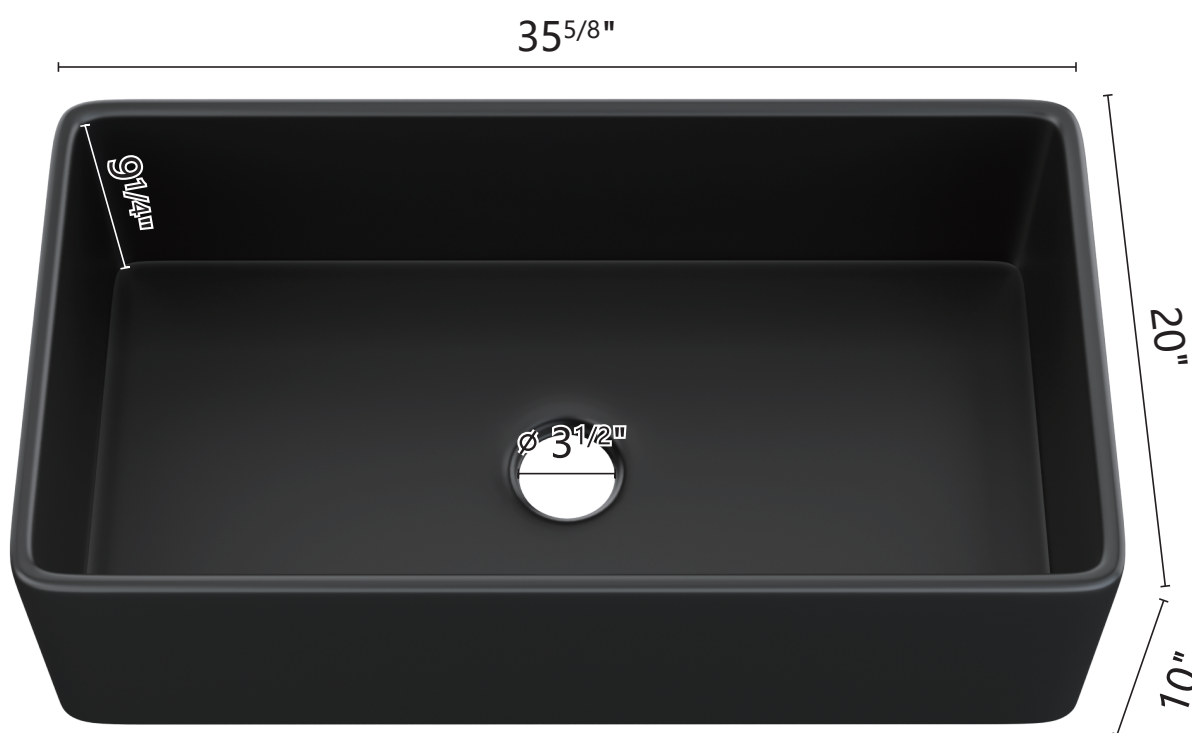

DIMENSION DETAILS

SINK

PRODUCT
INSTRUCTION
VIDEO

20×36×10inch SINGLE SINK

PRODUCT SIZE

KINDLY ATTENTION: To present a perfect installation, please measure the actual sink size for the cutout and trace for the countertop. Do not cut the countertop until you receive the sink. Because this fireclay sink size may vary in size by up to 1/4 inch during the high-temperature firing production.