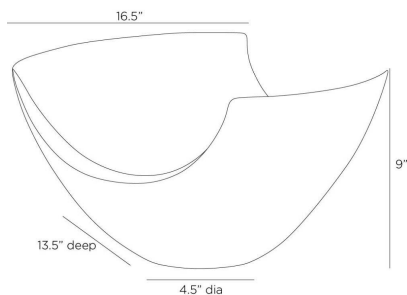

# ARTERIO RS

## GRAYSON CENTERPIECE

ATE03

H: 9 IN, W: 16.5 IN, D: 13.5 IN,  
Sparrow Reactive

Hollowed for lightness, this swooping form of our open bowl draws the eye with its architectural lines. Glazed in our new sparrow reactive finish with a gunmetal reactive interior, this porcelain centerpiece features subtle oxblood tones on each seam to highlight the wave-like shape. Finish will vary.

### DIMENSIONS

Foot Print	Dia: 4.50 IN
------------	--------------

### SHIPPING

Product Weight	7 lbs
Gross Weight 1	15 lbs
Shipping Box 1	H: 10 IN, L: 17 IN, W: 18 IN