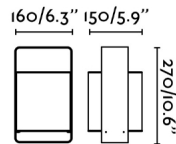

### General characteristics

Fixation	Table
voltage	120V
Hertz	60Hz
Cable length	0.02 ft
Switch type	On/Off
Max. Power	15W