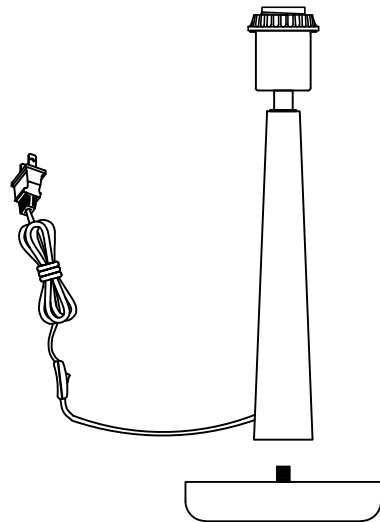

IMPORTANT SAFETY INSTRUCTIONS:
THIS PORTABLE LAMP HAS A
POLARIZED PLUG (ONE BLADE IS
WIDER THAN THE OTHER) AS A
SAFETY FEATURE TO REDUCE THE
RISK OF ELECTRIC SHOCK. THIS
PLUG WILL FIT IN A POLARIZED
OUTLET ONLY ONE WAY. IF THE
PLUG DOES NOT FIT FULLY IN THE
OUTLET, REVERSE THE PLUG. IF IT
STILL DOES NOT FIT, CONTACT A
QUALIFIED ELECTRICIAN. NEVER
USE WITH AN EXTENSION CORD
UNLESS THE PLUG CAN BE FULLY
INSERTED. DO NOT ALTER THE
PLUG.