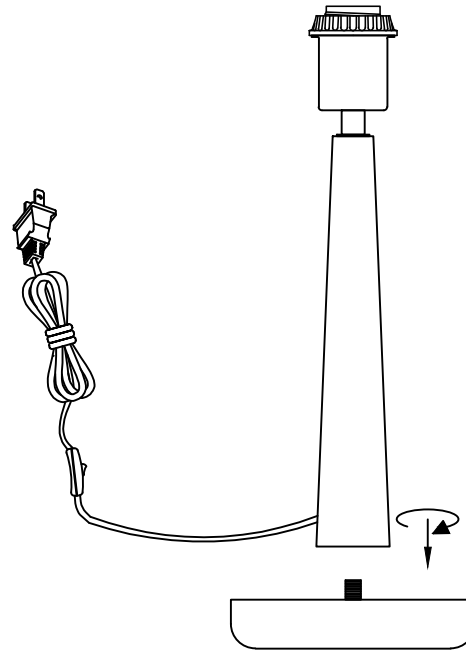

IMPORTANT SAFETY INSTRUCTIONS:
THIS PORTABLE LAMP HAS A
POLARIZED PLUG (ONE BLADE IS
WIDER THAN THE OTHER) AS A
SAFETY FEATURE TO REDUCE THE
RISK OF ELECTRIC SHOCK. THIS
PLUG WILL FIT IN A POLARIZED
OUTLET ONLY ONE WAY. IF THE
PLUG DOES NOT FIT FULLY IN THE
OUTLET, REVERSE THE PLUG. IF IT
STILL DOES NOT FIT, CONTACT A
QUALIFIED ELECTRICIAN. NEVER
USE WITH AN EXTENSION CORD
UNLESS THE PLUG CAN BE FULLY
INSERTED. DO NOT ALTER THE
PLUG.

1

2