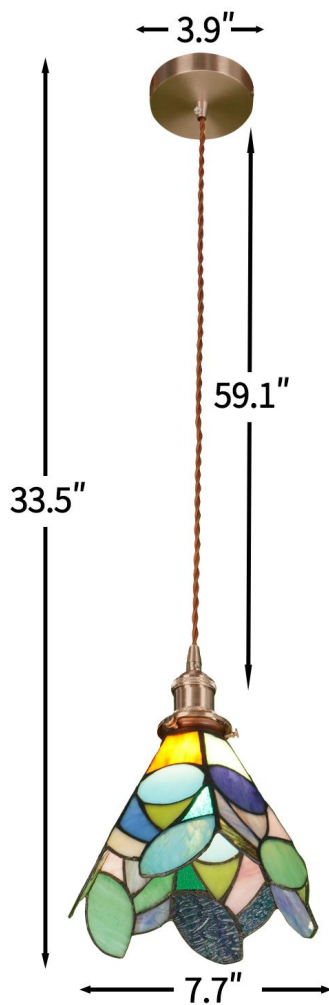

# PRODUCT SIZE

**E26\*1**

(Bulbs Not Included)

Material: Solid Copper + Glass

Lamp Body Color: Brass Finish

Control Method: Wall Control

Net Weight: 2.65 lbs