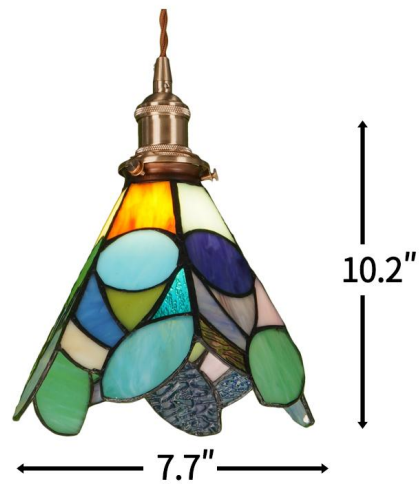

# PRODUCT SIZE

**E26\*1**

(Bulbs Not Included)

Material: Solid Copper + Glass

Lamp Body Color: Brass Finish

Control Method: Wall Control

Net Weight: 2.65 lbs