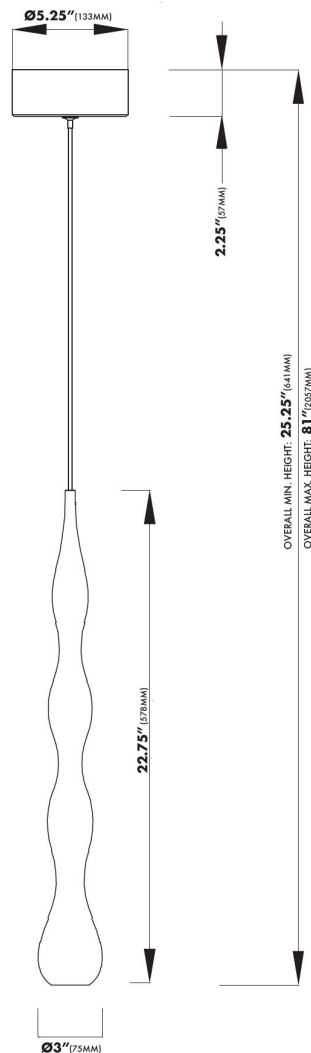

PROJECT:

TYPE:

CATALOG#:

DATE:

AVAILABLE FINISHES

DIMENSIONS

DESCRIPTION

Polaris, also known as North Star, may not be the brightest of the stars, although it is certainly the most known one. For generations, Polaris has helped people to navigate their way around the world, where Polaris LED Pendants will help to navigate at home. While considered as one of the most impressive creations by VONN, height adjustable Polaris Series Pendants create a sense of style, appearance and functionality, bringing a definitively unique touch to your home.

FEATURES

- LUMENS: 517LM
- WATTS: 7W
- VOLTAGE: 120V
- CRI: 83
- CCT: 3000K
- IP RATED: DRY LOCATION
- MATERIAL: ALUMINUM BODY
ACRYLIC PRISMATIC LENS
- FINISH: BLACK / WHITE
- LIFETIME: 50,000 HOURS
- DIMMABLE: LED (15% - 100%) with ELV - Electric Low Voltage Dimmers
- WARRANTY: 5-YEAR LIMITED

Theoretical Lumens: XXX LM (subject to change)

Theoretical Wattage: XXX W (subject to change)

***Please note lumens and wattage are subject to change and will be determined post production of the first articles.