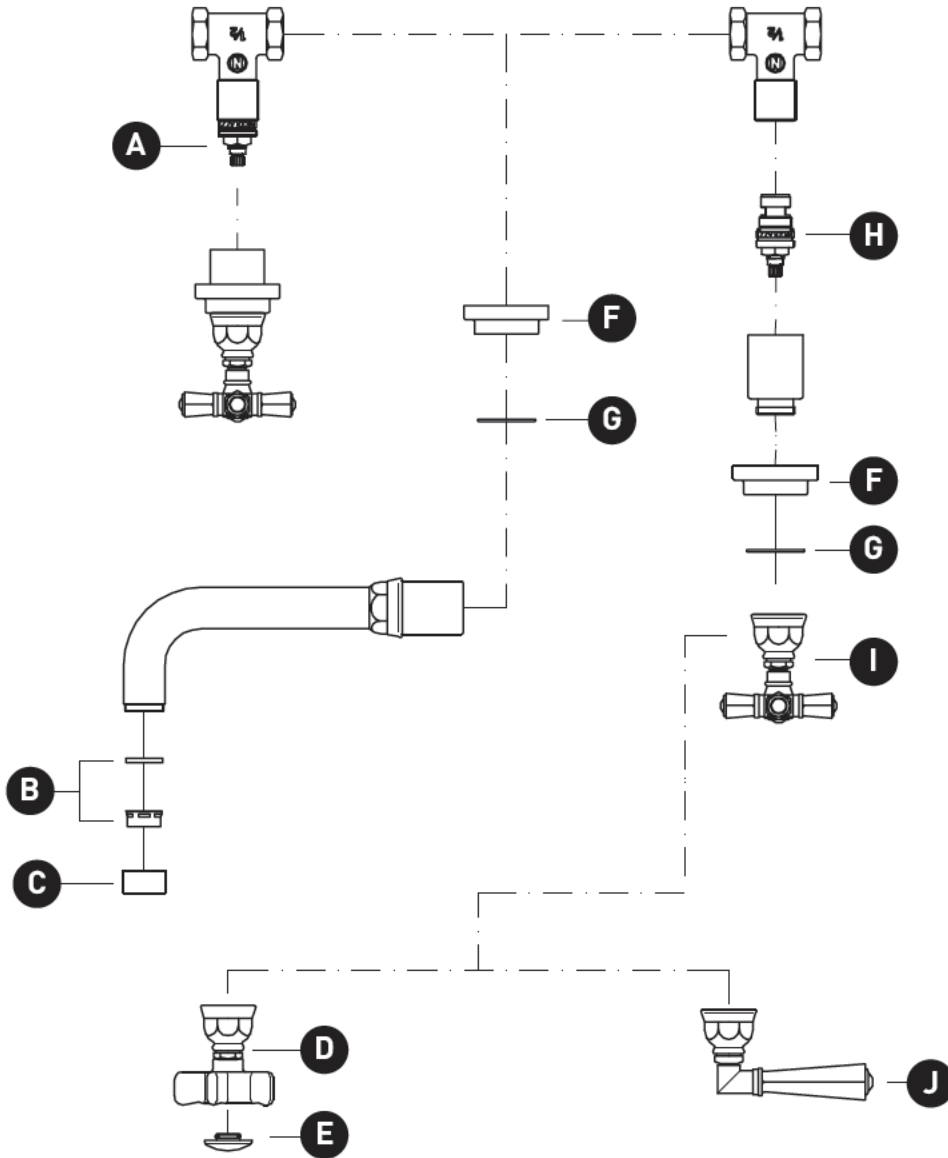

ORDER BY PART NUMBER

ILLUSTRATED PARTS

A2307

San Giovanni™ Wall Mount Lavatory Faucet

TRIM ONLY - ORDER C5039 TO COMPLETE

ID	Kit Number	Finish
A	C7075-2 (H)	N/A
B	C7086.12	N/A
C	C2207/4	N/A
D	C7618X*	See below
E	C7674/1*	See below
F	C7239*	See below
G	C7586.85	N/A
H	C7075-1 (C)	N/A
I	C7645IN*	See below
J	C7605*	See below

*Finish Determined by Suffix

Finish	Description
APC	Polished Chrome
MB	Matte Black
PN	Polished Nickel
STN	Satin Nickel
TCB	Tuscan Brass

For warranty or additional information, contact:

U.S.A.
houseofrohl.com/support
1-800-777-9762

QUEBEC / MARITIMES / WESTERN CANADA
houseofrohl.ca/support
1-866-473-8442

ONTARIO
houseofrohl.ca/support
1-800-287-5354

Riobel

PERRIN & ROWE
LONDON

victoria ⊕ albert

ROHL