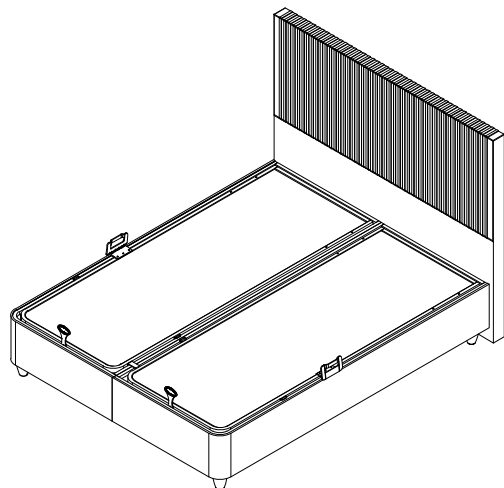

LYLA - MYFAIR BED BASE SETUP INSTRUCTION

A M8 1x 	B 10x 	C YSB M8x100 1x 
D YSB M8x25 2x 	E 1x 	F 2x 
G YHB 3,9x22 6x 	I PUL KALIN 3/8 INC 2x 	

LYLA - MYFAIR BED BASE SETUP INSTRUCTION

A M8 1x 	B 10x 	C YSB M8x100 1x 
D YSB M8x25 2x 	E 1x 	F 2x 
G YHB 3,9x22 6x 	I PUL KALIN 3/8 INC 2x 