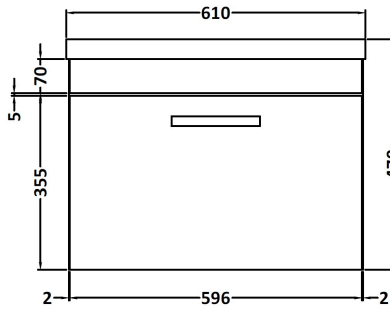

CUSTOMER DATA SHEET

DESCRIPTION: 600 Wh Single Drawer Vanity With Basin A