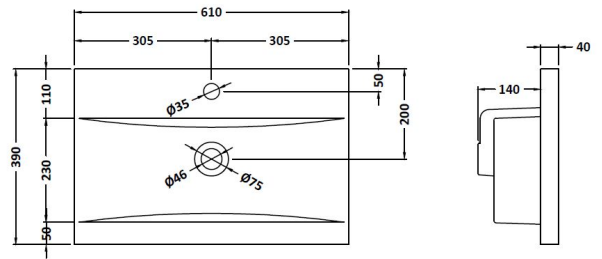

### PRODUCT DIMENSIONS

Height (mm)	Width (mm)	Depth (mm)	Nett Wgt Kg
430	600	383	16

### PACKAGING DIMENSIONS

Height (mm)	Width (mm)	Depth (mm)	Gross Wgt Kg
405	620	450	16

### OUTER BOX DIMENSIONS (If Applicable)

Height (mm)	Width (mm)	Depth (mm)	Gross Wgt Kg

# CUSTOMER DATA SHEET - CERAMICS

**DESCRIPTION:** 600 Mid-Edged Basin 1 Th

PRODUCT DIMENSIONS			
Height (mm)	Width (mm)	Depth (mm)	Nett Wgt Kg
180	610	390	11

PACKAGING DIMENSIONS			
Height (mm)	Width (mm)	Depth (mm)	Gross Wgt Kg
200	410	630	11