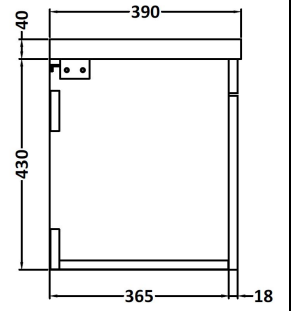

CUSTOMER DATA SHEET

DESCRIPTION: 600 Wh Single Drawer Vanity With Basin A