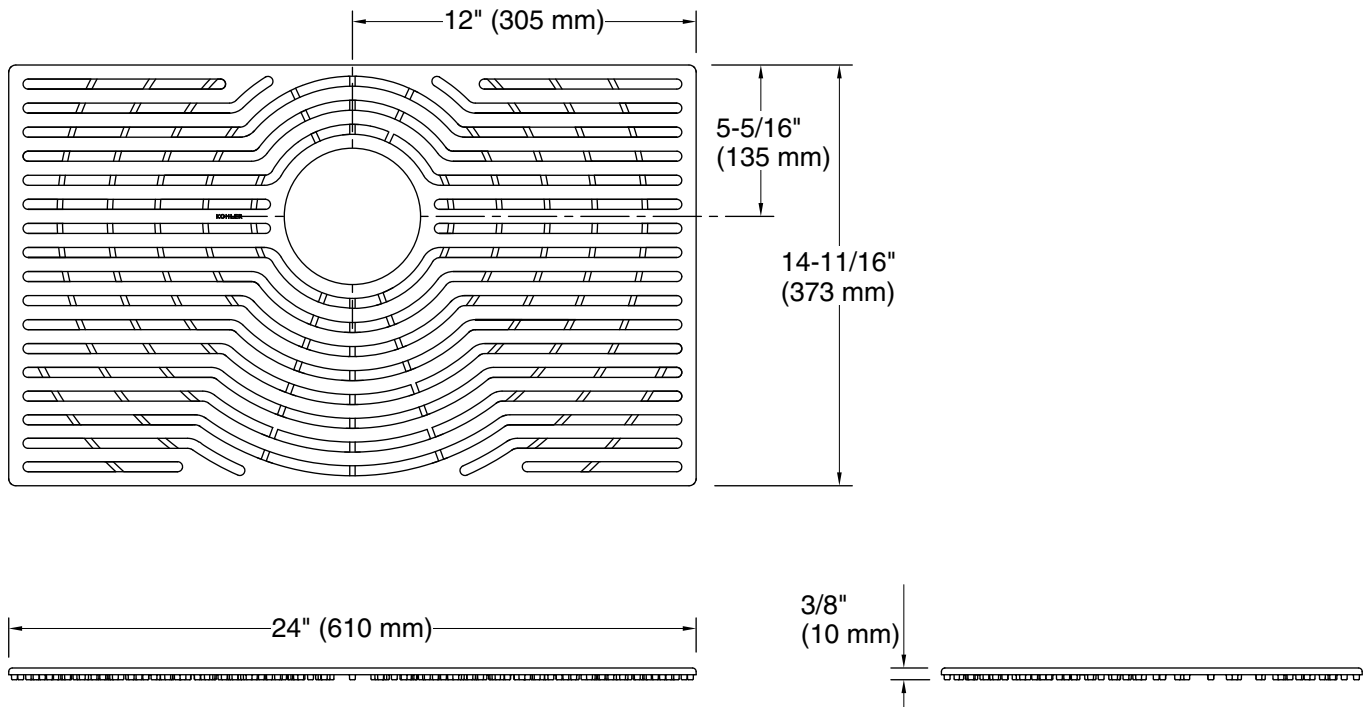

Color	Code	Description
-------	------	-------------

	ASH	Ash Grey
---	-----	----------

Technical Information

All product dimensions are nominal.

Material: Silicone