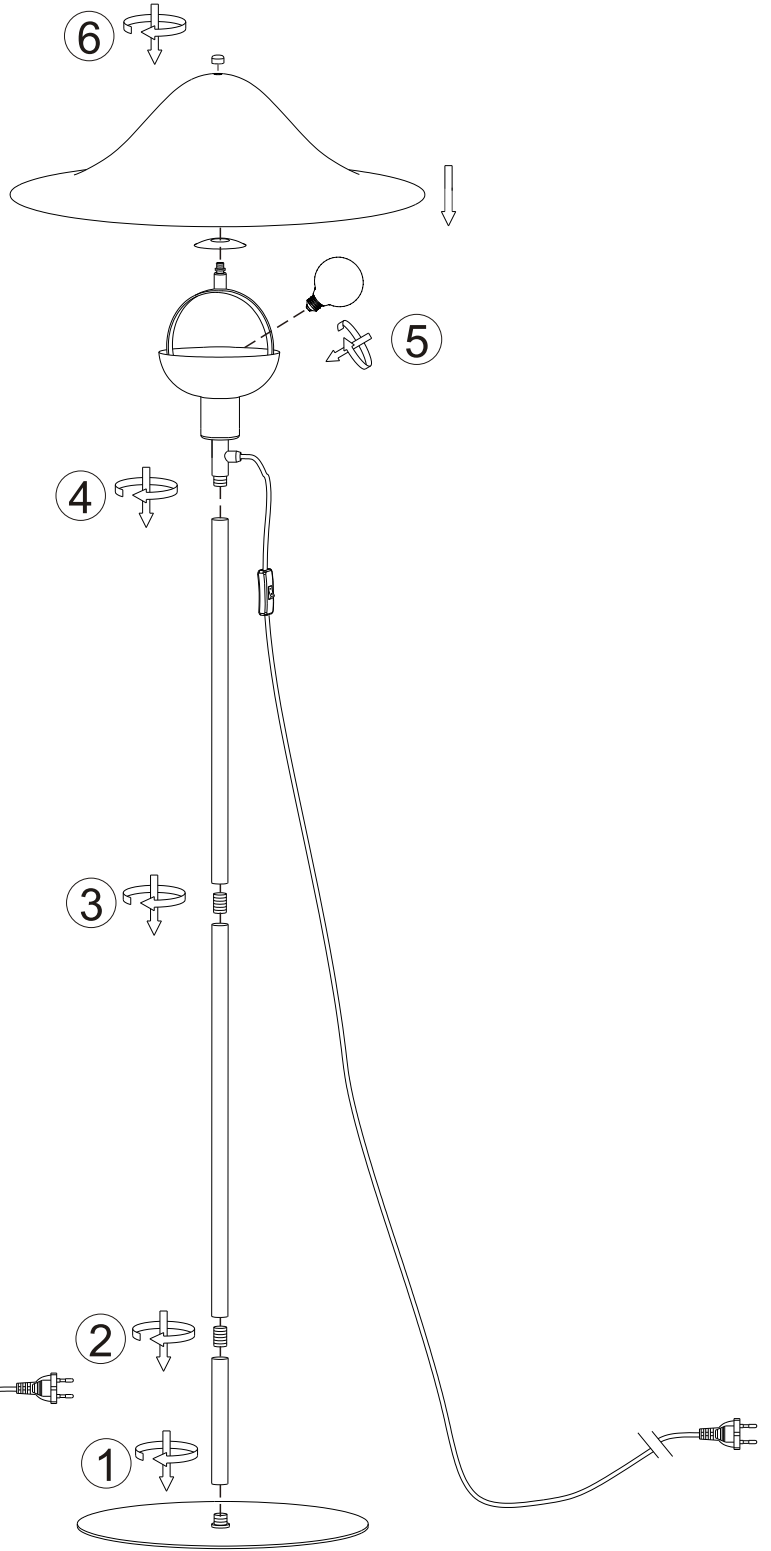

TYPE 1  
H:130 CM

TYPE 2  
H:150 CM

# Installation Instruction

MODEL : 807415

<b>CAUTION</b> <b>DISCONNECT POWER</b> Always shut off power at the circuit breaker or disconnect fuse When installing or erpairing this, or any other electric appliance	<b>FAILURE TO DO SO MAY RESULT IN SEVERE INJURY</b> 
--	--

- NOTE:** 1. Make sure the bulb does not touch the shade  
2. If the external flexible cable or cord of this luminaire is damaged, it shall be exclusively replaced by the manufacturer or his service agent or a similar qualified person in order to avoid a hazard.

# Installationsanvisning

MODEL : 807415

<b>Varning</b> Bryt strömmen Se till att lampan är spänningslös innan installationen påbörjas	<b>Underlåtenhet Att göra detta Kan leda till Allvarlig Personskada</b> 
---	--