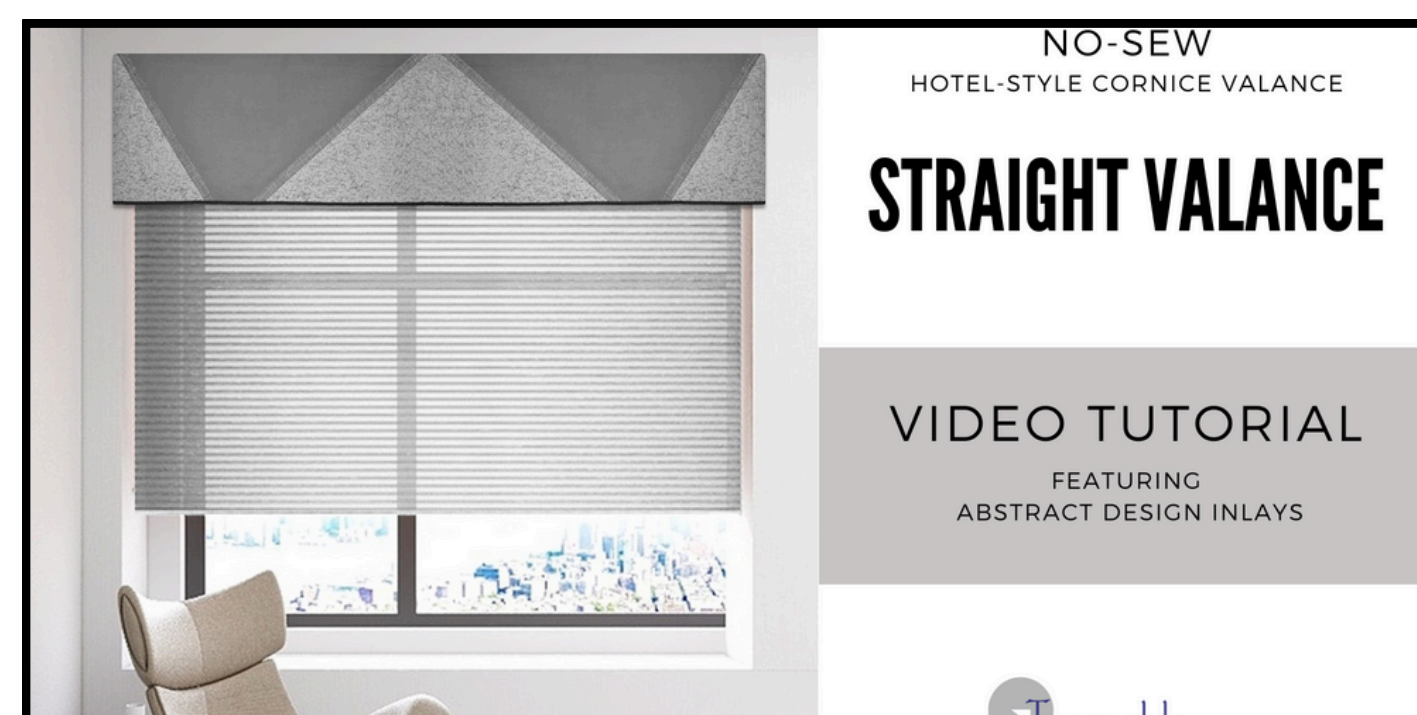

MULTI-STYLE NO-SEW VALANCE & TABLE DECORATING KIT

PACKAGE INCLUDES:

- ONE EACH: SCALLOPED, ARCHED, AND STRAIGHT STYLE NO-SEW VALANCE DESIGN FORM
- CUSTOM NO-SEW VALANCE DESIGN GUIDE
- FABRIC SIZING GUIDE AND NEEDED MATERIALS LIST
- VALANCE STYLE GUIDE
- 3 YARDS OF HEAT N BOND ULTRA-HOLD FUSIBLE FABRIC BACKING
- TWO DUAL-STYLE NO-SEW TABLE DECORATING DESIGN FORMS
- TABLE DECORATING INSTRUCTIONS
- TRACING PENCIL, MEASURING TAPE, EXTRA-LONG FABRIC PINS
- 1 YARD EACH HOOK & LOOP TAPE FOR HANGING VALANCE PANELS
- LIBRARY OF STYLE-SPECIFIC VIDEO TUTORIALS ON [YOUTUBE.COM/TRACEABLEDESIGNER](https://www.youtube.com/TraceableDesigner)
- PERSONAL PROJECT CONSULTATION (OPTIONAL)