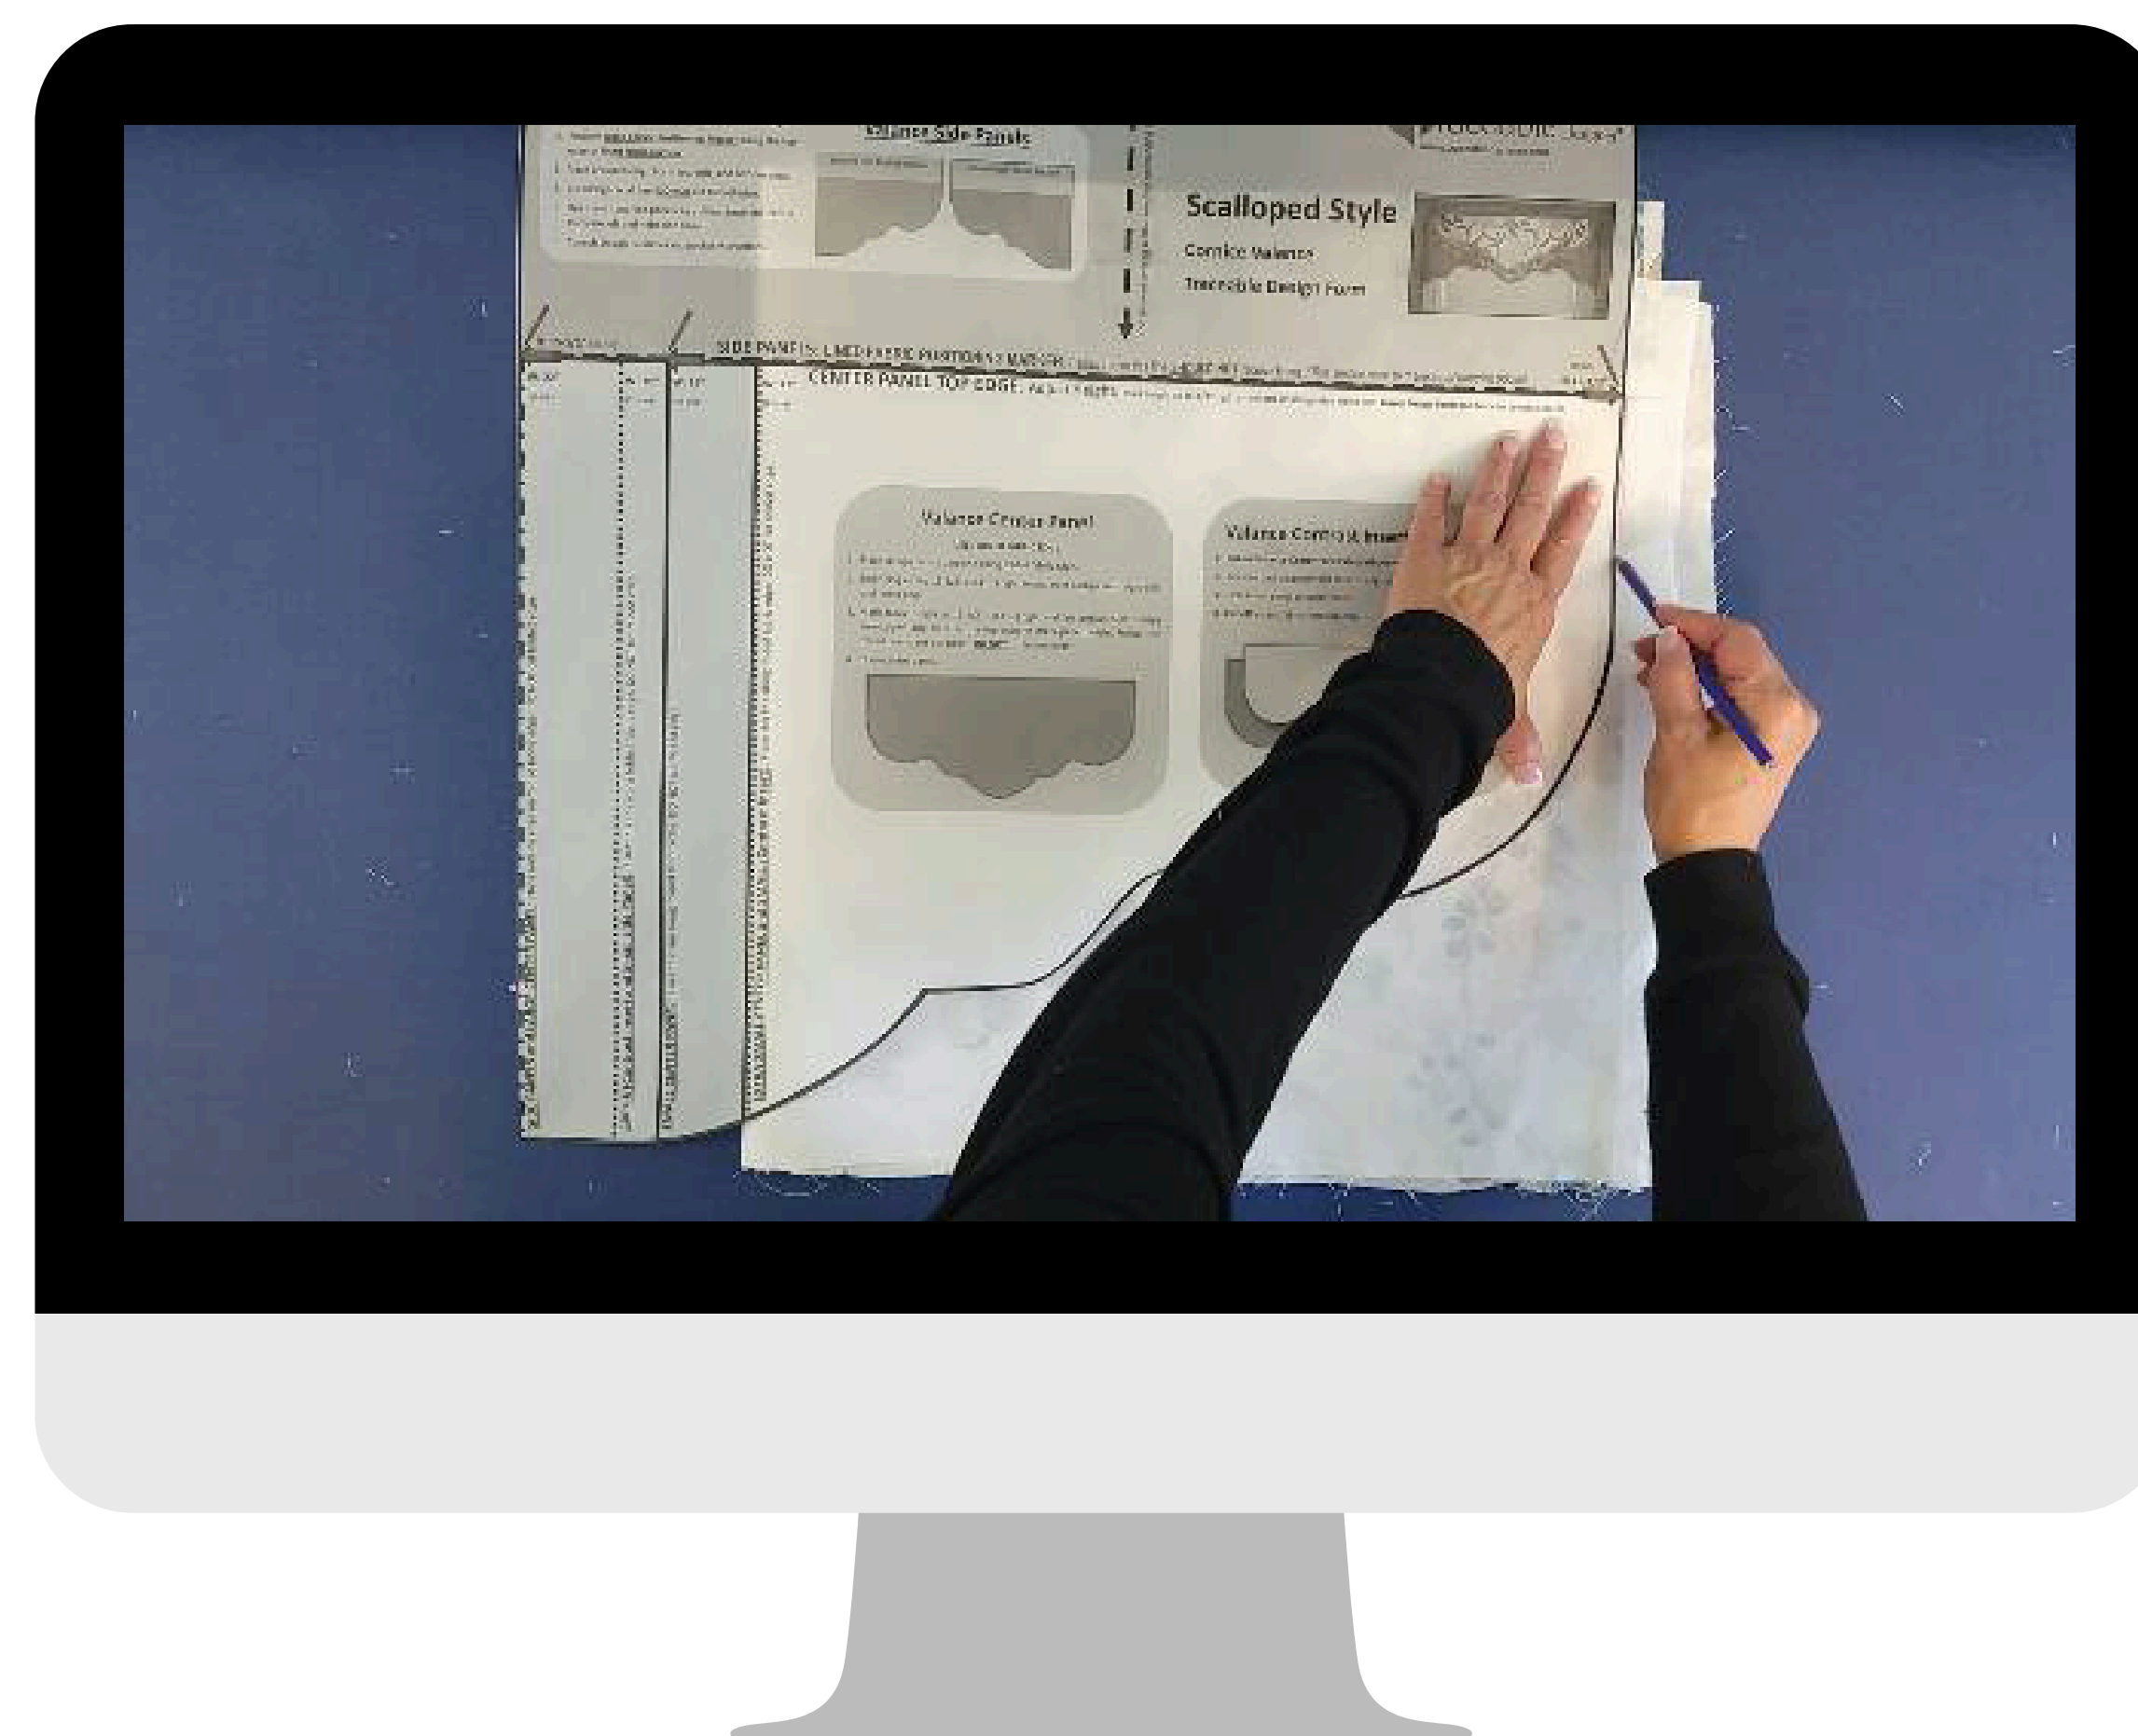

MULTI-STYLE NO-SEW VALANCE & TABLE DECORATING KIT

PACKAGE INCLUDES:

- ONE EACH: SCALLOPED, ARCHED, AND STRAIGHT STYLE NO-SEW VALANCE DESIGN FORM
- CUSTOM NO-SEW VALANCE DESIGN GUIDE
- FABRIC SIZING GUIDE AND NEEDED MATERIALS LIST
- VALANCE STYLE GUIDE
- 3 YARDS OF HEAT N BOND ULTRA-HOLD FUSIBLE FABRIC BACKING
- TWO DUAL-STYLE NO-SEW TABLE DECORATING DESIGN FORMS
- TABLE DECORATING INSTRUCTIONS
- TRACING PENCIL, MEASURING TAPE, EXTRA-LONG FABRIC PINS
- 1 YARD EACH HOOK & LOOP TAPE FOR HANGING VALANCE PANELS
- LIBRARY OF STYLE-SPECIFIC VIDEO TUTORIALS ON [YOUTUBE.COM/TRACEABLEDESIGNER](https://www.youtube.com/TraceableDesigner)
- PERSONAL PROJECT CONSULTATION (OPTIONAL)

STYLE-SPECIFIC VIDEO TUTORIALS

[YouTube.com/TraceableDesigner](https://www.youtube.com/TraceableDesigner)

Click the Cornice Style Playlist to Locate Videos!