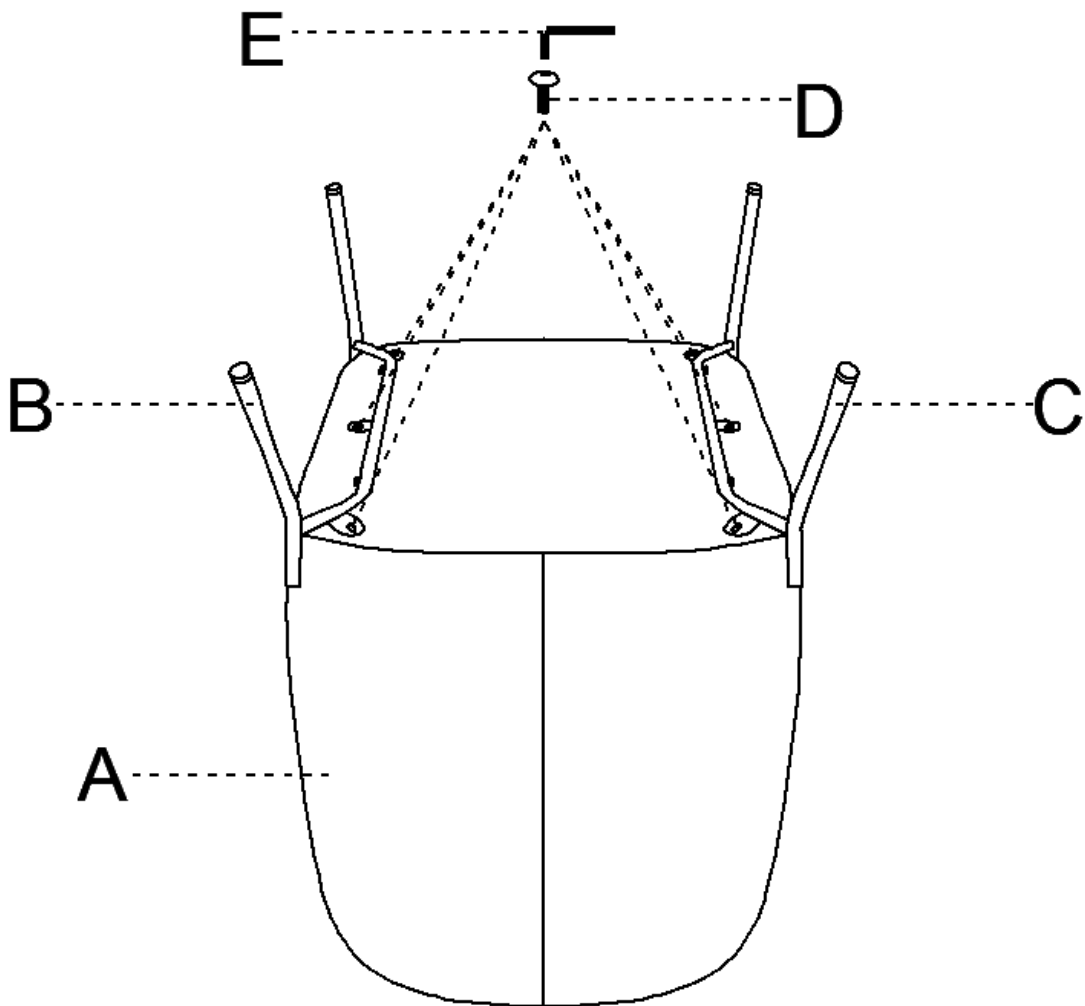

Parts List

<p>A x1</p>  <p>Seat</p>	<p>B x1</p>  <p>Left legs</p>	<p>C x1</p>  <p>Right legs</p>
--	---	--

Hardware List

<p>D x6</p>  <p>Bolt</p> <p>M6x20mm</p>	<p>E x1</p>  <p>Allen key</p> <p>M6</p>	
---	---	--

Hardware Spare List

<p>D X1</p>  <p>Bolt</p> <p>M6x20mm</p>	<p>D X1</p>  <p>Adjustable leveler</p>	
---	--	--

3

Installation:
15minutes.

Two Person

Step 1

The front and back legs of the chair are both higher in front and lower in the back.