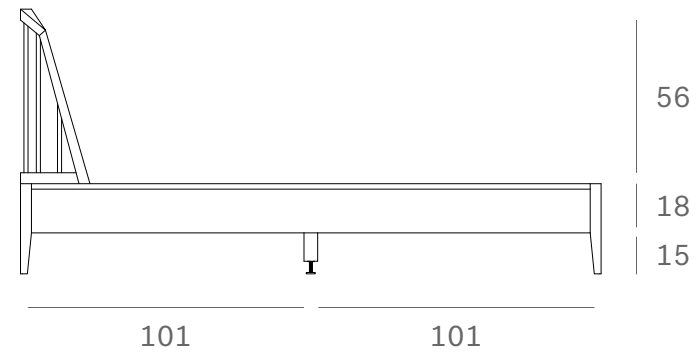

*Ethnicraft*

51249 - Oak Spindle bed - Dimensions (cm)

Ethnicraft

51249 - Oak Spindle bed - Dimensions (inches)