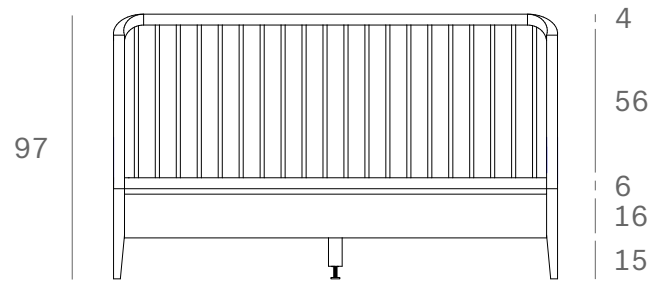

*Ethnicraft*

51249 - Oak Spindle bed - Dimensions (cm)

Ethnicraft

51249 - Oak Spindle bed - Dimensions (inches)