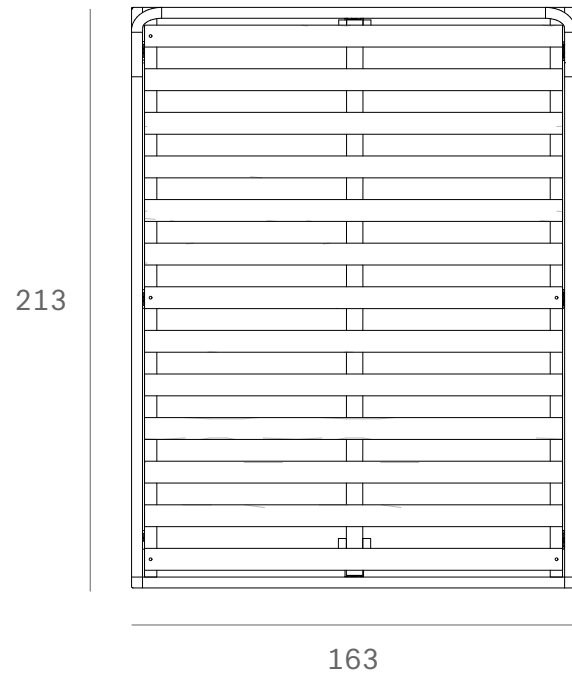

*Ethnicraft*

51249 - Oak Spindle bed - Dimensions (cm)

Ethnicraft

51249 - Oak Spindle bed - Dimensions (inches)