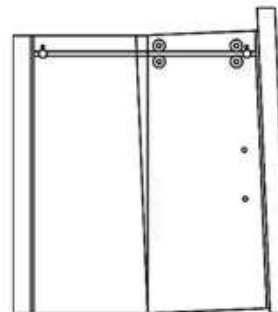

Flex-sizing Technology™

We engineer our frameless shower enclosure collection with 4" of built-in horizontal adjustability technology. This adaptability assures that your VIGO product is easily installed in your space and will continue to function properly for years to come.

SmartAdjust™ Technology

The wall mount brackets for the structural rail have 13 mm built-in adjustability.

Now

3 Years Later