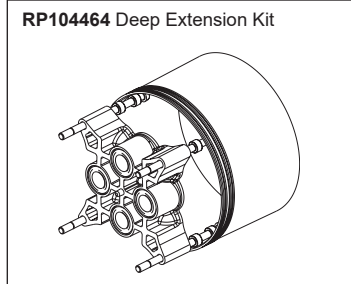

COMPLIES WITH:

- ASME A112.18.1 / CSA B125.1

Delta Faucet Company reserves the right (1) to make changes in specifications and materials, and (2) to change or discontinue models, both without notice or obligation. Dimensions are for reference only. See current full-line price book or www.deltafaucet.com for finish options and product availability.

DSP-B-R23000-WS Rev. A

Delta Faucet Company
55 E. 111th Street, Carmel, IN 46280
350 South Edgeware Road, St. Thomas, ON N5P 4L1
© 2025 Delta Faucet Company