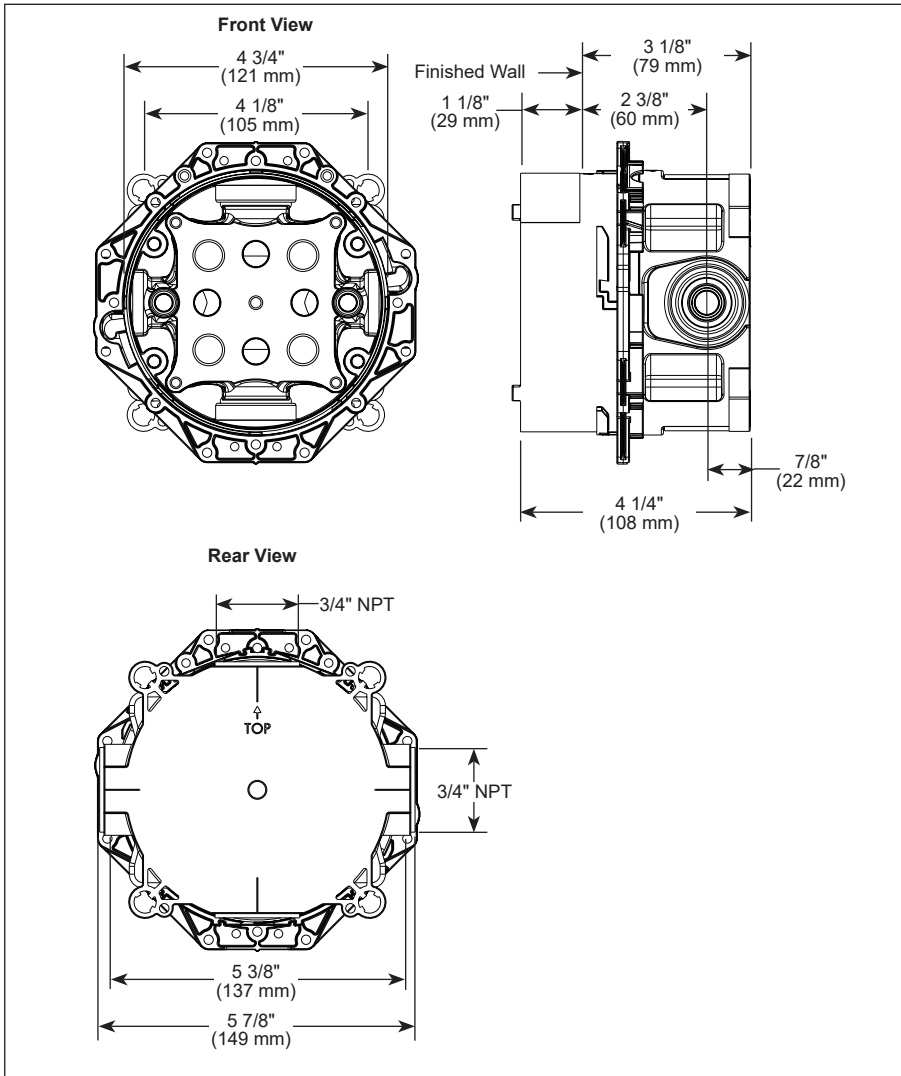

COMPLIES WITH:

- ASME A112.18.1 / CSA B125.1

Delta Faucet Company reserves the right (1) to make changes in specifications and materials, and (2) to change or discontinue models, both without notice or obligation. Dimensions are for reference only. See current full-line price book or www.deltafaucet.com for finish options and product availability.

DSP-B-R23000-WS Rev. A

Delta Faucet Company
55 E. 111th Street, Carmel, IN 46280
350 South Edgeware Road, St. Thomas, ON N5P 4L1
© 2025 Delta Faucet Company