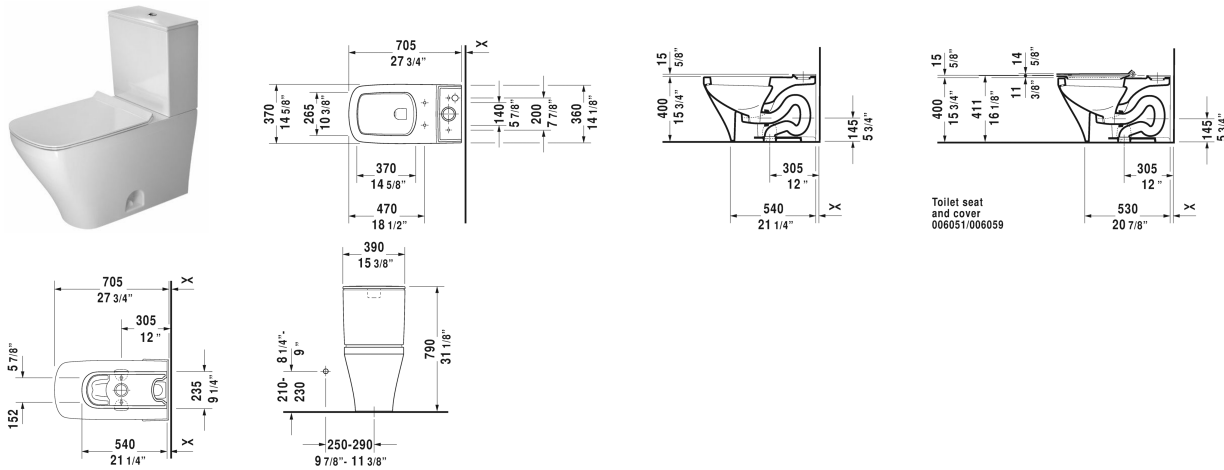

DuraStyle Toilet kit # D4052000

< 15 3/8" Inch >

Toilet kit	Dimension	Weight	Order number
Toilet bowl & Tank			
Colors			
00 White			
Variant			
	15 3/8" x 27 1/2" Inch	122 lb	D4052000
Suitable products			
Two-Piece toilet (without tank), syphonic, 12" rough-in, vertical outlet, cUPC® listed*, 14 1/8" x 27 1/2" Inch	14 1/8" x 27 1/2" Inch		216001
Tank for bottom left supply, cUPC® listed*, 15 3/8" x 6 3/4" Inch	15 3/8" x 6 3/4" Inch		093520

All drawings contain the necessary measurements which are subject to standard tolerances. They are stated in inch & mm and are non-binding. Exact measurements, in particular for customized installation scenarios, can only be taken from the finished ceramic piece.