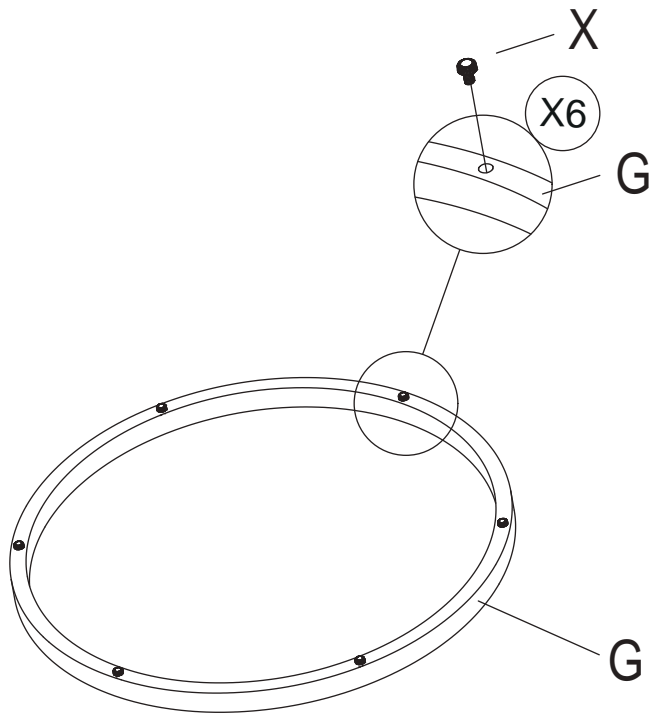

STEP 3

1 pc	6 pc

STEP 4