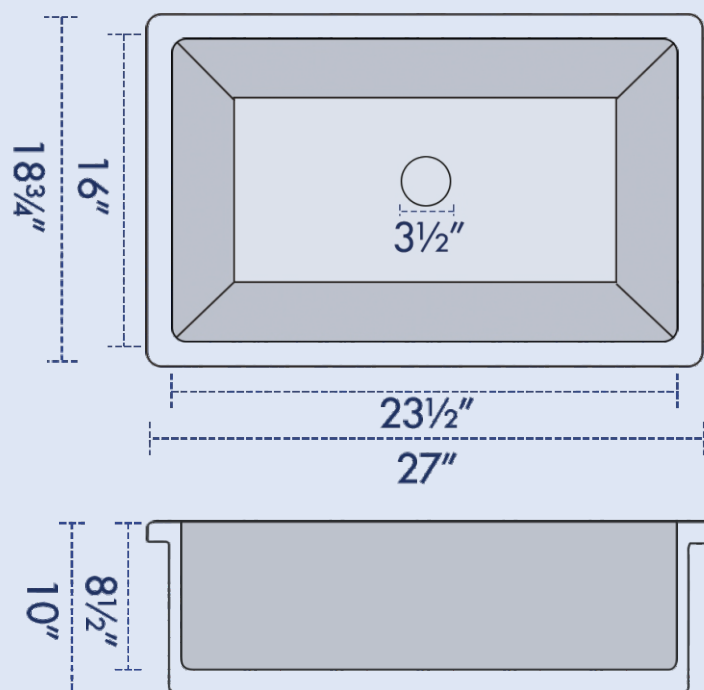

SPECIFICATIONS

- Dimensions: 27"L x 18³/₄"W x 10"H
- Inner dim: 23¹/₂"W x 16"D x 8¹/₂"H
- Net weight: 55.3 lbs

FEATURES

- Solid fireclay construction
- Drop-in/Undermount installation
- 10-inches deep single bowl
- Easy-to-clean, non-porous finish
- Bottom grid and strainer included

INSTALLATION

- Drop-in/Undermount

PARTS INCLUDED

- Sink: ERI-DS-163
- Basket Strainer
- Bottom Grid

COLORS & FINISHES

White