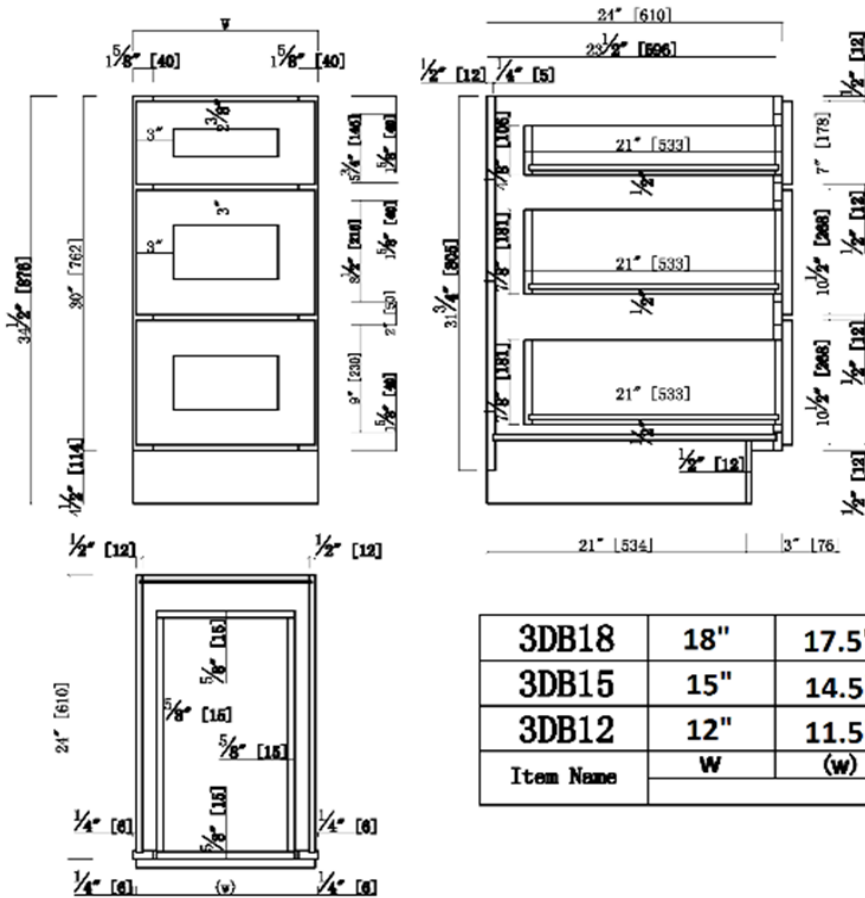

12"/15"/18"x 24"x 34.5" Three Drawer Base Kitchen Cabinet - Full Assembly

Specifications

- 3" Wide Shaker Door
- 3/4" Solid maple face frame, Fully overlay with 1/4" reveal
- MDF with wood veneer for drawer center for espresso finish
- 3/4" solid maple drawer frame for espresso finish
- 3/4" Premium HDF drawer front for white finish
- Soft-closing hinge, 6 way adjustable
- Under-mounted epoxy glide, soft-closing glide can be offered for upgrade option.
- 21" Solid Wood Dovetail Drawers
- 1/2" plywood with poplar veneer for side panels, bottom panels
- Metal Clips connectors
- Full Assembly
- CARB P2 compliant

Dimensions

3DB18	18"	17.5"
3DB15	15"	14.5"
3DB12	12"	11.5"
Item Name	W	(w)

Warranty & Compliances

- Warranty: Limited 1 year warranty
- California 93120: Compliant

Order Codes & Finishes/Colors

- Espresso Finish
 - 12" x 24" x 34.5"
 - 15" x 24" x 34.5"
 - 18" x 24" x 34.5"

- White Finish
 - 12" x 24" x 34.5"
 - 15" x 24" x 34.5"
 - 18" x 24" x 34.5"