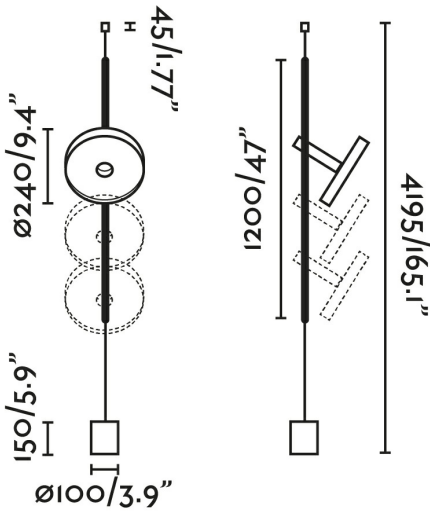

Mounting	Ceiling
Voltage (V)	120V
Hertz	60Hz
LOCATION	Dry locations only
Power (W)	15
Light source	E26 LED
Light source included	No
Socket included	Yes
Number of lamp holders	1
Switch type	On/Off
Cable length	0.04 ft
Structure material	Steel
Shade material	Steel
Structure finish	Matt Black
Shade finish	Black+Satin Gold

Related accessories

Carril

Reference	01997001
Voltage (V)	100V-240V
Hertz	50/60Hz
IP	20
Structure material	PC

Carril

Reference	01997002
Voltage (V)	100V-240V
Hertz	50/60Hz