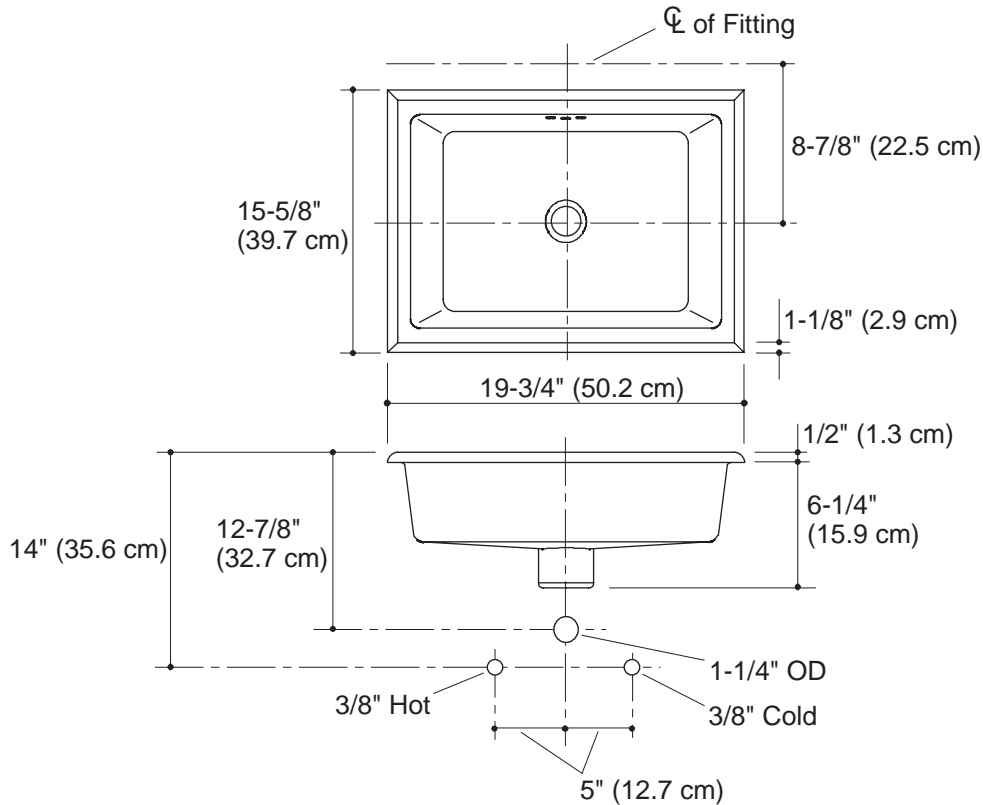

UNDERCOUNTER LAVATORY K-2330

Features

- Vitreous china
- Undercounter
- Includes 52047 clamp assembly
- With overflow, less glazed underside
- With overflow and glazed underside (-G)
- Without overflow or glazed underside (-N)
- 17" (43.2 cm) x 13" (33 cm)

Product Specification:

The undercounter lavatory shall be 17" (43.2 cm) in length and 13" (33 cm) in width. Lavatory shall be made of vitreous china. Lavatory may be with overflow, less glazed underside (K-2330), with overflow and glazed underside (K-2330-G), or without overflow or glazed underside (K-2330-N). Lavatory shall include clamp assembly. Lavatory shall be Kohler Model K-2330-_____-_____.

Technical Information

Fixture*:	Basin area	Water depth
K-2330	17" (43.2 cm) x 13" (33 cm)	3" (7.6 cm)
K-2330-G	17" (43.2 cm) x 13" (33 cm)	3" (7.6 cm)
K-2330-N	17" (43.2 cm) x 13" (33 cm)	4-1/2" (11.4 cm)
Drain hole	1-3/4" (4.4 cm) D.	
* Approximate measurements for comparison only.		

Included components:	
Basin clamp assembly	52047
Cut-out template	1006809-7

Installation Notes

Install this product according to the installation guide.

NOTICE: Countertop manufacturer or cutter **must** use the cut-out template provided with the product, or a current one provided by Kohler Co. (Call 1-800-43-FOCUS to order.) Kohler Co. is not responsible for cutout errors when the incorrect cut-out template is used.