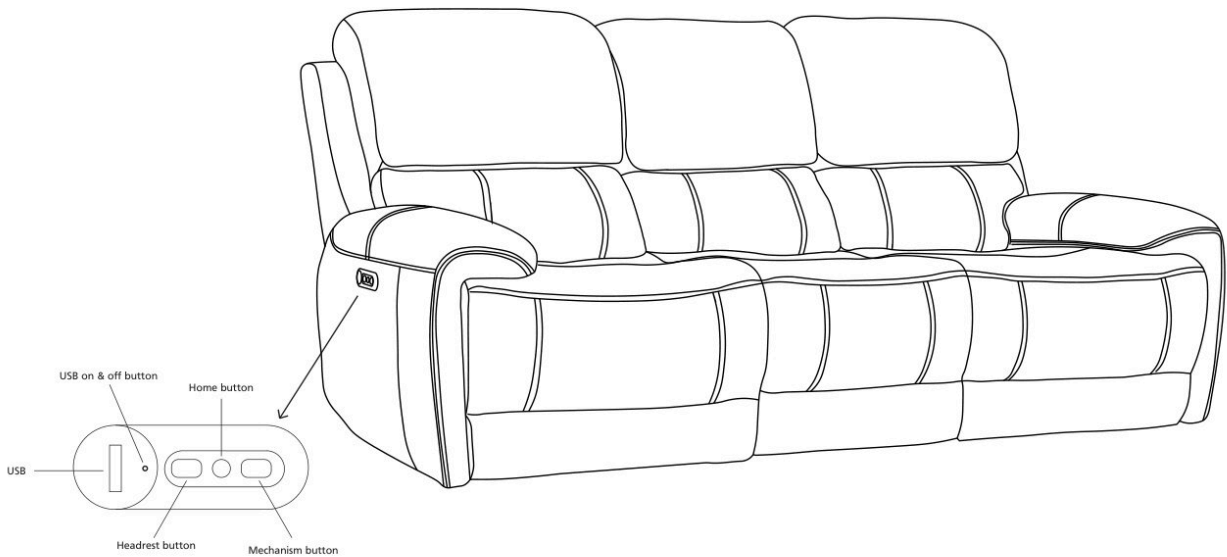

x1

Step 1

x1

Step 2

Headrest connection

SWIFT COLLECTION - MSWI#832PH

Step 3

Step 4

A x 1

B x 1

STEP 1

STEP 2

- 1. Press button **1** Leg Rest Open.
- 2. Press button **2** Leg Rest Close.
- 3. Press button **3** Headrest Forward.
- 4. Press button **4** Headrest Back.
- 5. Home button **5** All Close.