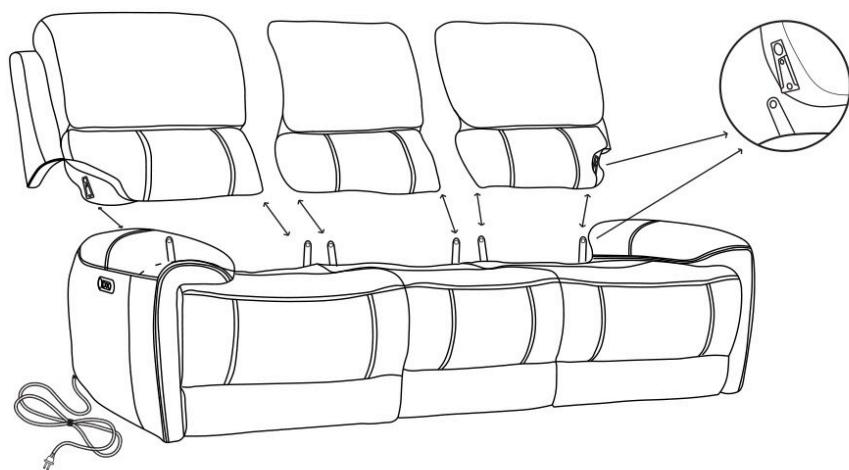

Parker Living®
A Division of Parker House

SWIFT COLLECTION

MWSI#832PH

POWER SOFA

ASSEMBLY INSTRUCTIONS NOTICE DE MONTAGE

SWIFT COLLECTION - MSWI#832PH

x1

x1

x1

Step 1

x1

Step 2

Headrest connection

SWIFT COLLECTION - MSWI#832PH

Step 3

Step 4

A x 1

B x 1

STEP 1

STEP 2

- 1. Press button **1** Leg Rest Open.
- 2. Press button **2** Leg Rest Close.
- 3. Press button **3** Headrest Forward.
- 4. Press button **4** Headrest Back.
- 5. Home button **5** All Close.