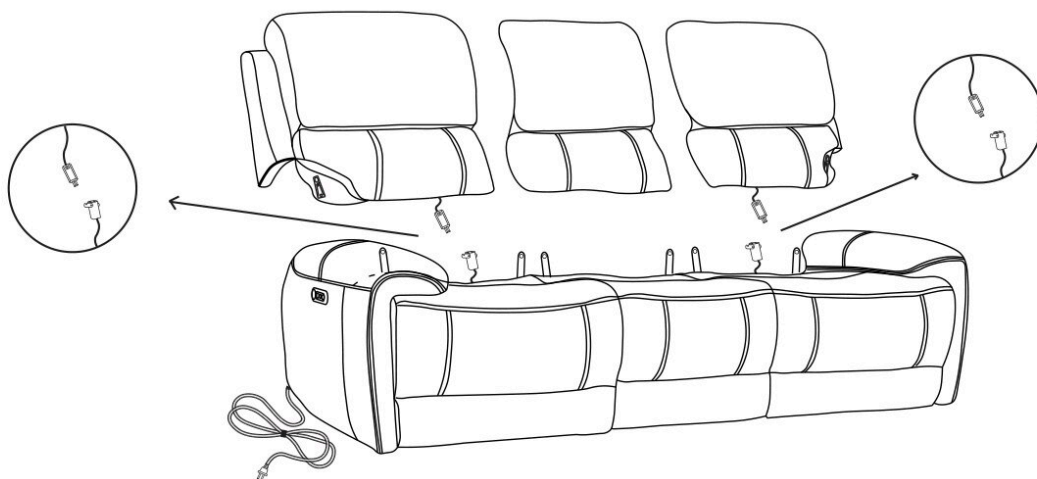

Parker Living®
A Division of Parker House

SWIFT COLLECTION

MWSI#832PH

POWER SOFA

ASSEMBLY INSTRUCTIONS NOTICE DE MONTAGE

SWIFT COLLECTION - MSWI#832PH

x1

x1

x1

Step 1

x1

Step 2

Headrest connection

SWIFT COLLECTION - MSWI#832PH

Step 3

Step 4

A x 1

B x 1

STEP 1

STEP 2

- 1. Press button **1** Leg Rest Open.
- 2. Press button **2** Leg Rest Close.
- 3. Press button **3** Headrest Forward.
- 4. Press button **4** Headrest Back.
- 5. Home button **5** All Close.