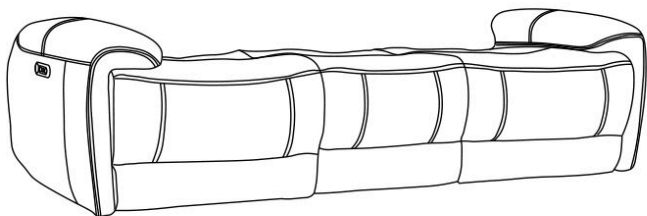

Parker Living®
A Division of Parker House

SWIFT COLLECTION

MWSI#832PH

POWER SOFA

ASSEMBLY INSTRUCTIONS NOTICE DE MONTAGE

SWIFT COLLECTION - MSWI#832PH

x1

x1

A x 1

B x 1

STEP 1

STEP 2

- 1. Press button **1** Leg Rest Open.
- 2. Press button **2** Leg Rest Close.
- 3. Press button **3** Headrest Forward.
- 4. Press button **4** Headrest Back.
- 5. Home button **5** All Close.