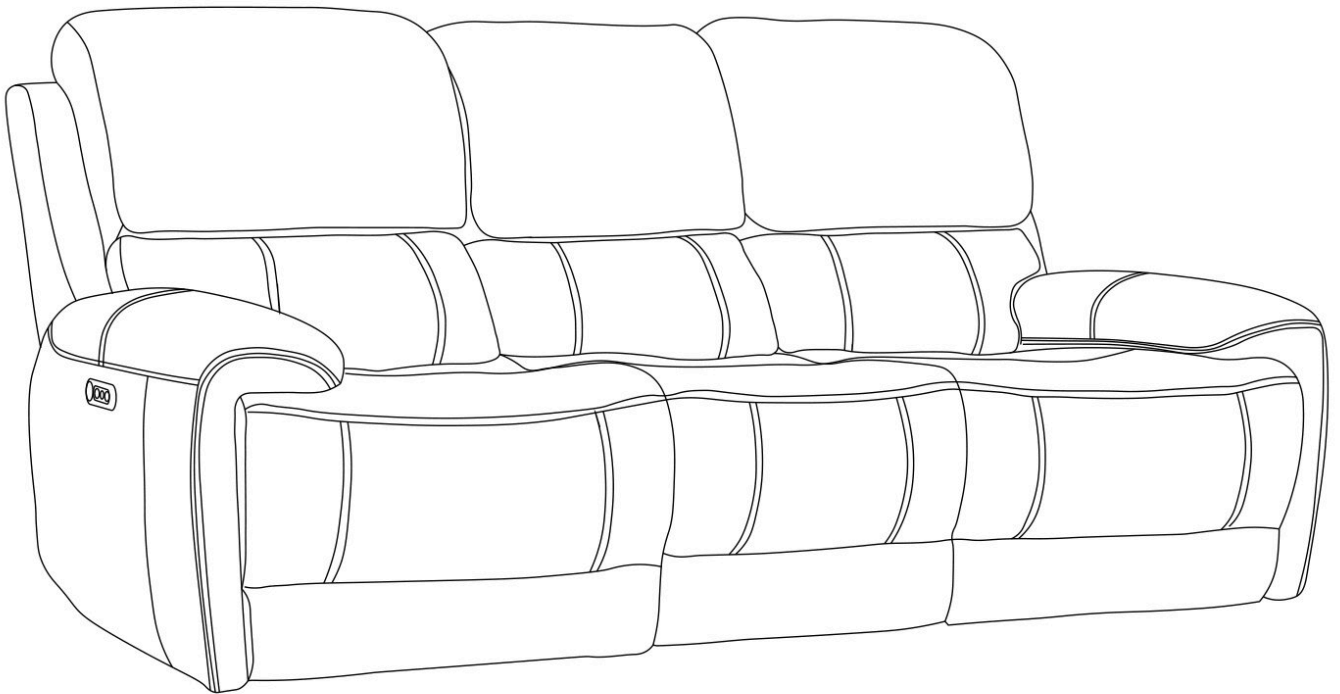

Parker Living®
A Division of Parker House

SWIFT COLLECTION

MWSI#832PH

POWER SOFA

ASSEMBLY INSTRUCTIONS NOTICE DE MONTAGE

SWIFT COLLECTION - MSWI#832PH

x1

x1

A x 1

B x 1

STEP 1

STEP 2

- 1. Press button **1** Leg Rest Open.
- 2. Press button **2** Leg Rest Close.
- 3. Press button **3** Headrest Forward.
- 4. Press button **4** Headrest Back.
- 5. Home button **5** All Close.