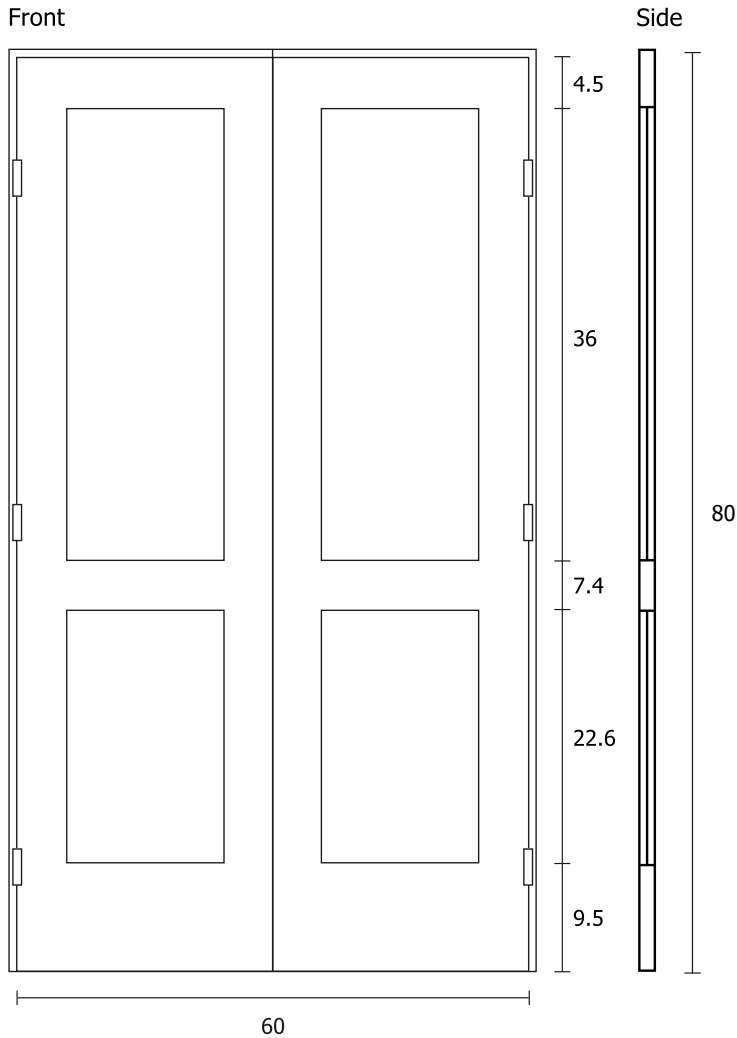

Prehung Double Door (Double Panel)

SKU# RID-60-80-2W-MB-T

Double Prehung Door

SKU Name	RID-60-80-2W-MB-T
Style	Double Panel
Material	Composite Wood
Height	80 inches (6/8)
Width	60 inches (5/0)
Thickness	1.375 inches
Framing Type	Prehung
Hinge Color/Finish	Black
Rough Opening Height	82 inches
Rough Opening Width	62.25 inches