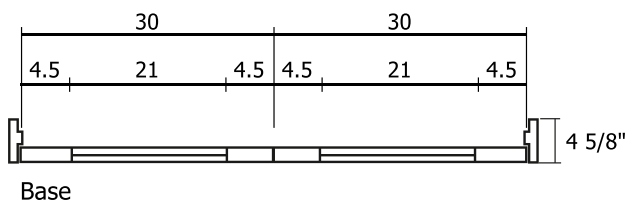

Prehung Double Door (Double Panel)

SKU# RID-60-80-2W-MB-T

Double Prehung Door

SKU Name	RID-60-80-2W-MB-T
Style	Double Panel
Material	Composite Wood
Height	80 inches (6/8)
Width	60 inches (5/0)
Thickness	1.375 inches
Framing Type	Prehung
Hinge Color/Finish	Black
Rough Opening Height	82 inches
Rough Opening Width	62.25 inches