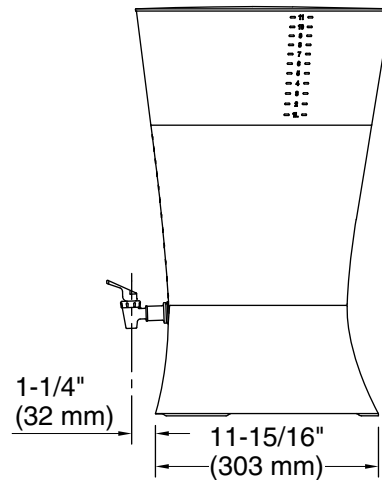

Technical Information

All product dimensions are nominal.

Drain included: No

Notes

Install this product according to the installation instructions.