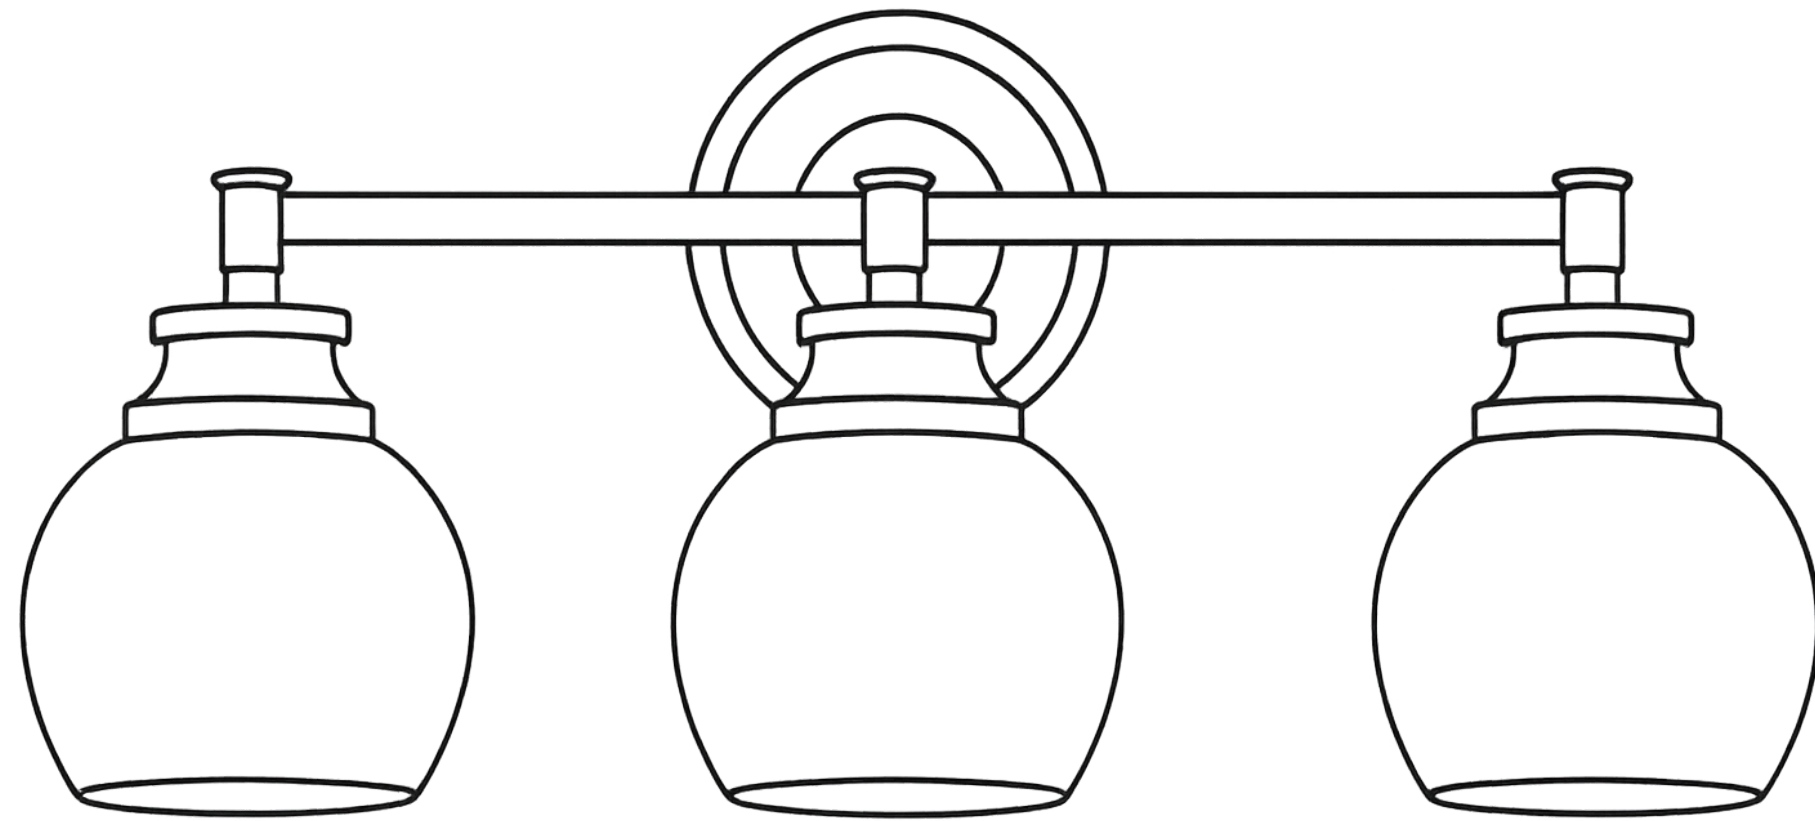

Specifications

3-Light Vanity Wall Fixture (Gold)

Product Name: 3-Light Vanity Wall Fixture (Gold)

Product Dimensions: 570x170x248 (mm)

Package Dimensions: 585x365x195 (mm)

Socket Type: E26

Bulb Included: Yes

Number of Bulbs: 3

Bulb Specification: C35 Short Tip, 4W, E26 Base, 2700K Soft White

Adapter Input: 120v