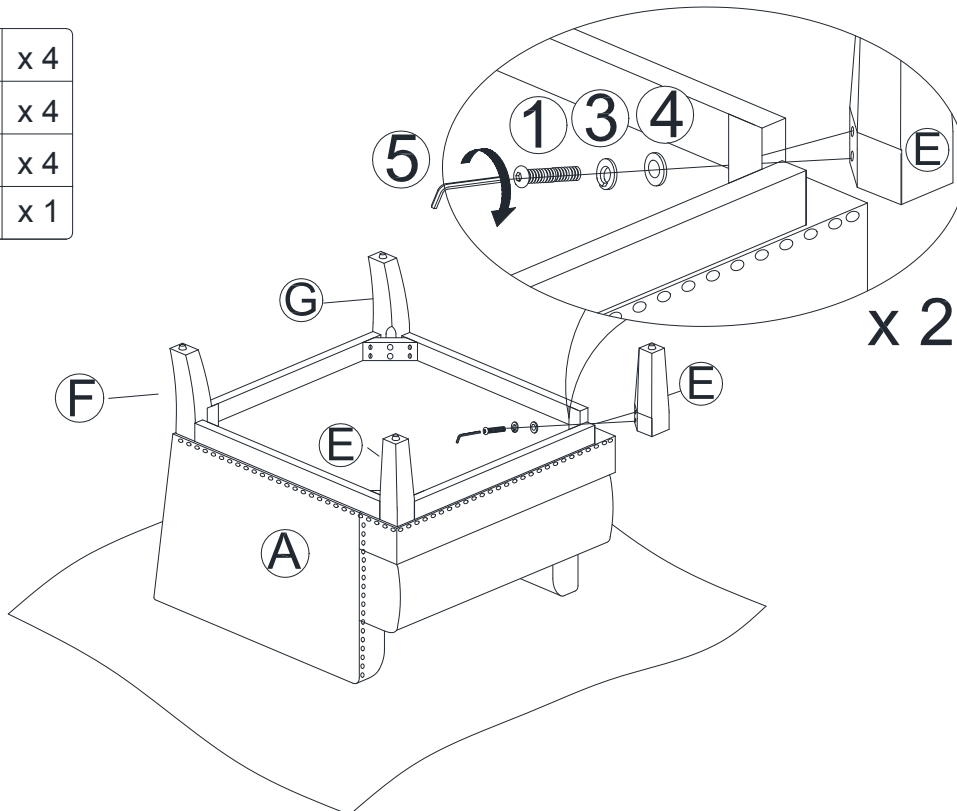

# SPARE

<p>① X1</p>  <p>Blot 1/4*50MM</p>	<p>② X1</p>  <p>Blot 1/4*20MM</p>	<p>③ X1</p>  <p>Spring Washer</p>	<p>④ X1</p>  <p>M6*18mm Flat Washer</p>		
--	--	--	---	--	--

Be sure to check all packing material carefully for small parts, which may have come loose inside the carton during shipment.

## STEP 1

1		x 4
4		x 4
3		x 4
5		x 1

Be sure the wood leg with seat frame is aligned tightly, and the blot (1) goes through the correct hole in the seat frame.

## STEP 2

1		x 4
4		x 4
3		x 4
5		x 1

Be sure the wood leg with seat frame is aligned tightly, and the blot (1) goes through the correct hole in the seat frame.